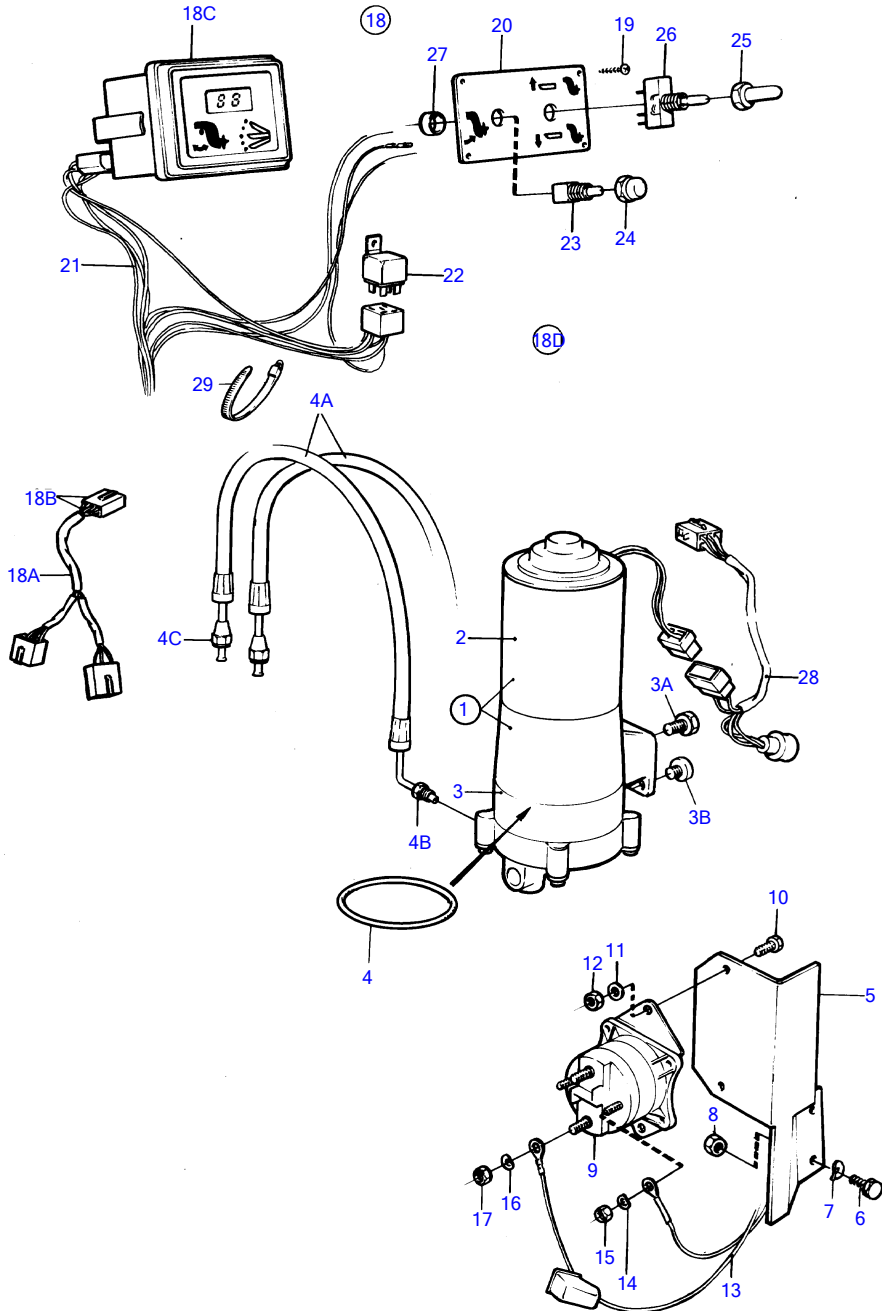

AQAD30A

8271

AQAD30A

REF	PART NO.	QTY	DESCRIPTION	NOTES
1	852928	1	Hydraulic pump	
2		1	• MOTOR	
3		1	• PUMP HOUSING	
3A	940148	1	Hexagon screw	
3B	853215	2	Plug	
4	853085	1	• Sealing ring	
4A	852839	2	Hose	
4B	87698	2	• Fitting screw	
4C	954320	2	• Fitting nut	
5	853020	1	Bracket	
6	955296	3	Hexagon screw	
7	941907	3	Spring washer	
8	955782	3	Hexagon nut	
9	852565	2	Relay	
10	956094	2	Cross recessed screw	
11	949607	2	Spring washer	
12	955781	2	Hexagon nut	
13		X	CABLES AND TERMINALS	SEE GROUP 3
14	941905	4	Spring washer	
15	955844	4	Hexagon nut	
16	941907	4	Spring washer	
17	955834	4	Hexagon nut	
18	853067	1	Instrument panel	OBSOLETE PART
18A		1	• CABLE UNIT	
18B		X	• • CABLES AND TERMINALS	SEE GROUP 3
18C	828731	1	• Trimmer	
18D	853866	1	• Control panel	
19	828647	4	• • Screw	
20	828739	1	• • Control panel	REPL BY 853866
21		X	• • CABLES AND TERMINALS	SEE GROUP 3
22	853545	1	• • Relay kit	
23	828584	1	• • Toggle switch	
24	828586	1	• • Nut	
25	828743	1	• • Nut	
26	828742	1	• • Switch	
27	828740	2	• • Spacer washer	
28	853032	1	Cable trunk	
29	949666	X	Cable tie	