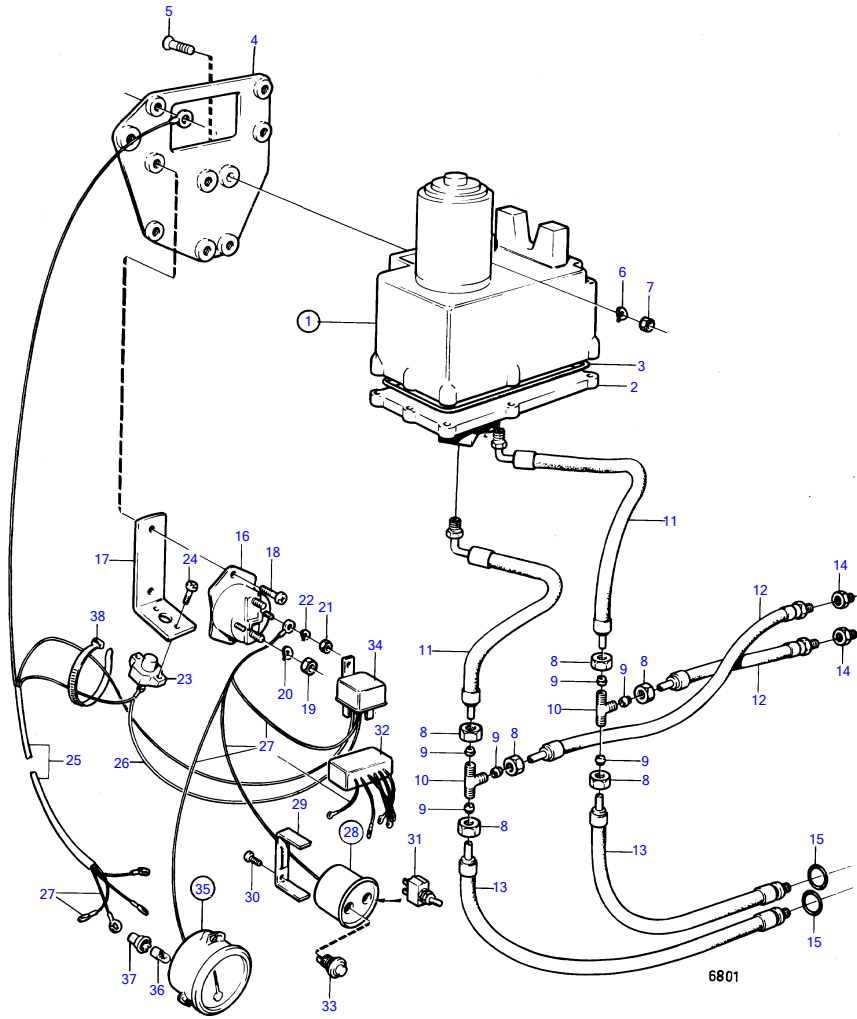

AD30A, AQAD30A, MD30A, TAMD30A, TMD30A

AD30A, AQAD30A, MD30A, TAMD30A, TMD30A

| REF | PART NO. | QTY | DESCRIPTION | SEE SEC. | NOTES |
|-----|----------|-----|------------------------|----------|------------------------------------|
| 1 | 852500 | 1 | Hydraulic pump | | OBSOLETE PART |
| 2 | 852563 | 1 | • Pump unit | | OBSOLETE PART |
| 3 | 852564 | 1 | • Sealing ring | | OBSOLETE PART |
| 4 | 852568 | 1 | Bracket | | OBSOLETE PART |
| 5 | 950161 | 4 | Cross recessed sunk | | L = 32 MM, OBSOLETE PART |
| 6 | 941906 | 4 | Spring washer | | |
| 7 | 955826 | 4 | Hexagon nut | | |
| 8 | 941521 | 9 | Fitting nut | | |
| 9 | 956967 | 6 | Ferrule | | |
| | 964086 | 3 | Plug | | |
| 10 | 964034 | 2 | T-nipple | | |
| 11 | 852504 | 2 | Hose coupling | | |
| 12 | 850909 | 2 | Hose | | |
| 13 | 850908 | 2 | Hose | | |
| 14 | 851042 | 2 | Nipple | 18184 | |
| 15 | 941820 | 2 | O-ring | 18184 | |
| 16 | 852565 | 2 | Relay | | |
| 17 | 850905 | 1 | Bracket | | OBSOLETE PART |
| 18 | 950046 | 3 | Cross recessed screw | | |
| 19 | 955834 | 4 | Hexagon nut | | |
| 20 | 941907 | 4 | Spring washer | | |
| 21 | 955844 | 4 | Hexagon nut | | |
| 22 | 941905 | 4 | Spring washer | | |
| 23 | 841178 | 1 | Automatic fuse | | |
| 24 | 950013 | 2 | Cross recessed screw | | |
| 25 | 852191 | 1 | Cable trunk | | OBSOLETE PART |
| 26 | 852192 | 1 | Cable trunk | | OBSOLETE PART |
| 27 | | X | CABLES AND TERMINALS | | SEE GROUP 3 |
| 28 | 850989 | 1 | Instrument panel | | USA, OBSOLETE PART |
| | 851871 | 1 | Instrument panel | | (851501) EXCL USA, OBSOLETE PART |
| 29 | 850372 | 1 | • Attaching brace | | |
| 30 | 944201 | 2 | • Cross recessed screw | | |
| 31 | 814322 | 1 | • Toggle switch | | |
| 32 | 851870 | 1 | • Trimming limiter | | (851771), OBSOLETE PART |
| 33 | 852026 | 1 | • Switch | | |
| 34 | 876040 | 1 | • Relay kit | | |
| 35 | 851502 | 1 | • Trim indicator | | INCLUDED ONLY IN 851501., EXCL USA |
| 36 | 192451 | 1 | • • Bulb | | OBSOLETE PART |
| 37 | 841954 | 1 | • • Lamp socket | | |
| 38 | 948210 | X | Cable tie | | |