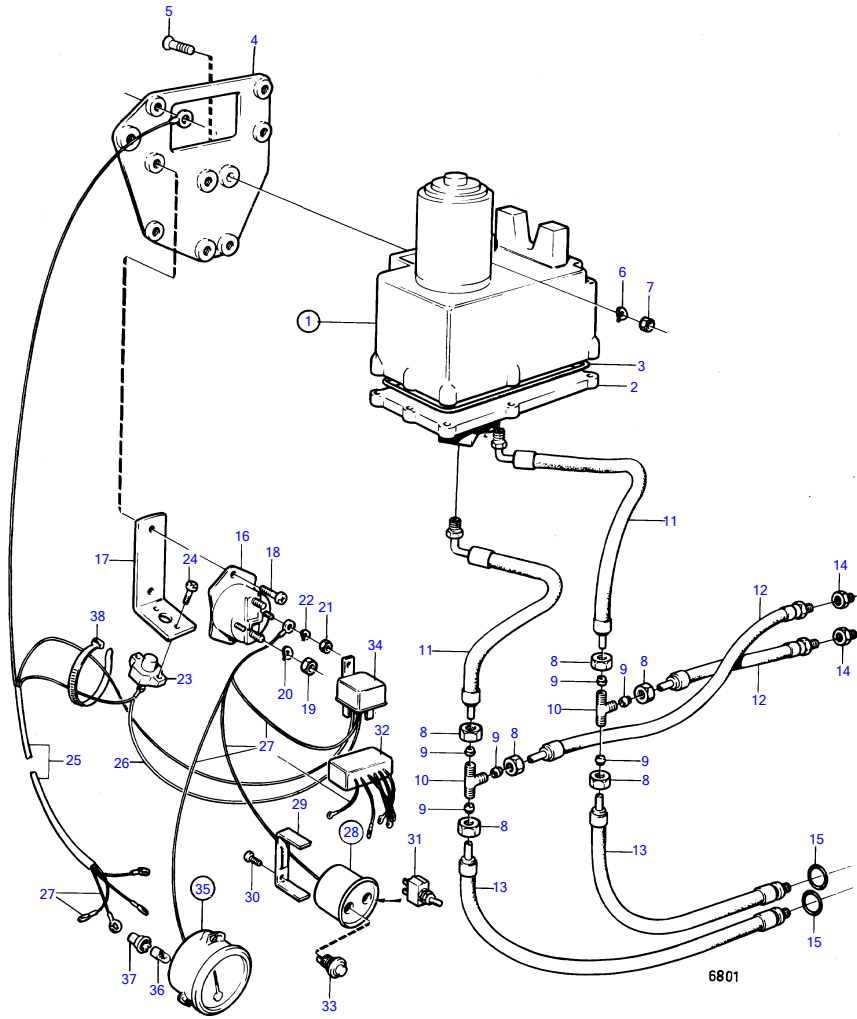

AD30A, AQAD30A, MD30A, TAMD30A, TMD30A

AD30A, AQAD30A, MD30A, TAMD30A, TMD30A

REF	PART NO.	QTY	DESCRIPTION	SEE SEC.	NOTES
1	852500	1	Hydraulic pump		OBSOLETE PART
2	852563	1	• Pump unit		OBSOLETE PART
3	852564	1	• Sealing ring		OBSOLETE PART
4	852568	1	Bracket		OBSOLETE PART
5	950161	4	Cross recessed sunk		L = 32 MM, OBSOLETE PART
6	941906	4	Spring washer		
7	955826	4	Hexagon nut		
8	941521	9	Fitting nut		
9	956967	6	Ferrule		
	964086	3	Plug		
10	964034	2	T-nipple		
11	852504	2	Hose coupling		
12	850909	2	Hose		
13	850908	2	Hose		
14	851042	2	Nipple	18184	
15	941820	2	O-ring	18184	
16	852565	2	Relay		
17	850905	1	Bracket		OBSOLETE PART
18	950046	3	Cross recessed screw		
19	955834	4	Hexagon nut		
20	941907	4	Spring washer		
21	955844	4	Hexagon nut		
22	941905	4	Spring washer		
23	841178	1	Automatic fuse		
24	950013	2	Cross recessed screw		
25	852191	1	Cable trunk		OBSOLETE PART
26	852192	1	Cable trunk		OBSOLETE PART
27		X	CABLES AND TERMINALS		SEE GROUP 3
28	850989	1	Instrument panel		USA, OBSOLETE PART
	851871	1	Instrument panel		(851501) EXCL USA, OBSOLETE PART
29	850372	1	• Attaching brace		
30	944201	2	• Cross recessed screw		
31	814322	1	• Toggle switch		
32	851870	1	• Trimming limiter		(851771), OBSOLETE PART
33	852026	1	• Switch		
34	876040	1	• Relay kit		
35	851502	1	• Trim indicator		INCLUDED ONLY IN 851501., EXCL USA
36	192451	1	• • Bulb		OBSOLETE PART
37	841954	1	• • Lamp socket		
38	948210	X	Cable tie		

7744050-44-18182

6801

Upd:2010-07-01

AD30A, AQAD30A, MD30A, TAMD30A, TMD30A, AD30, AQAD30, MD30, TAMD30, TMD30