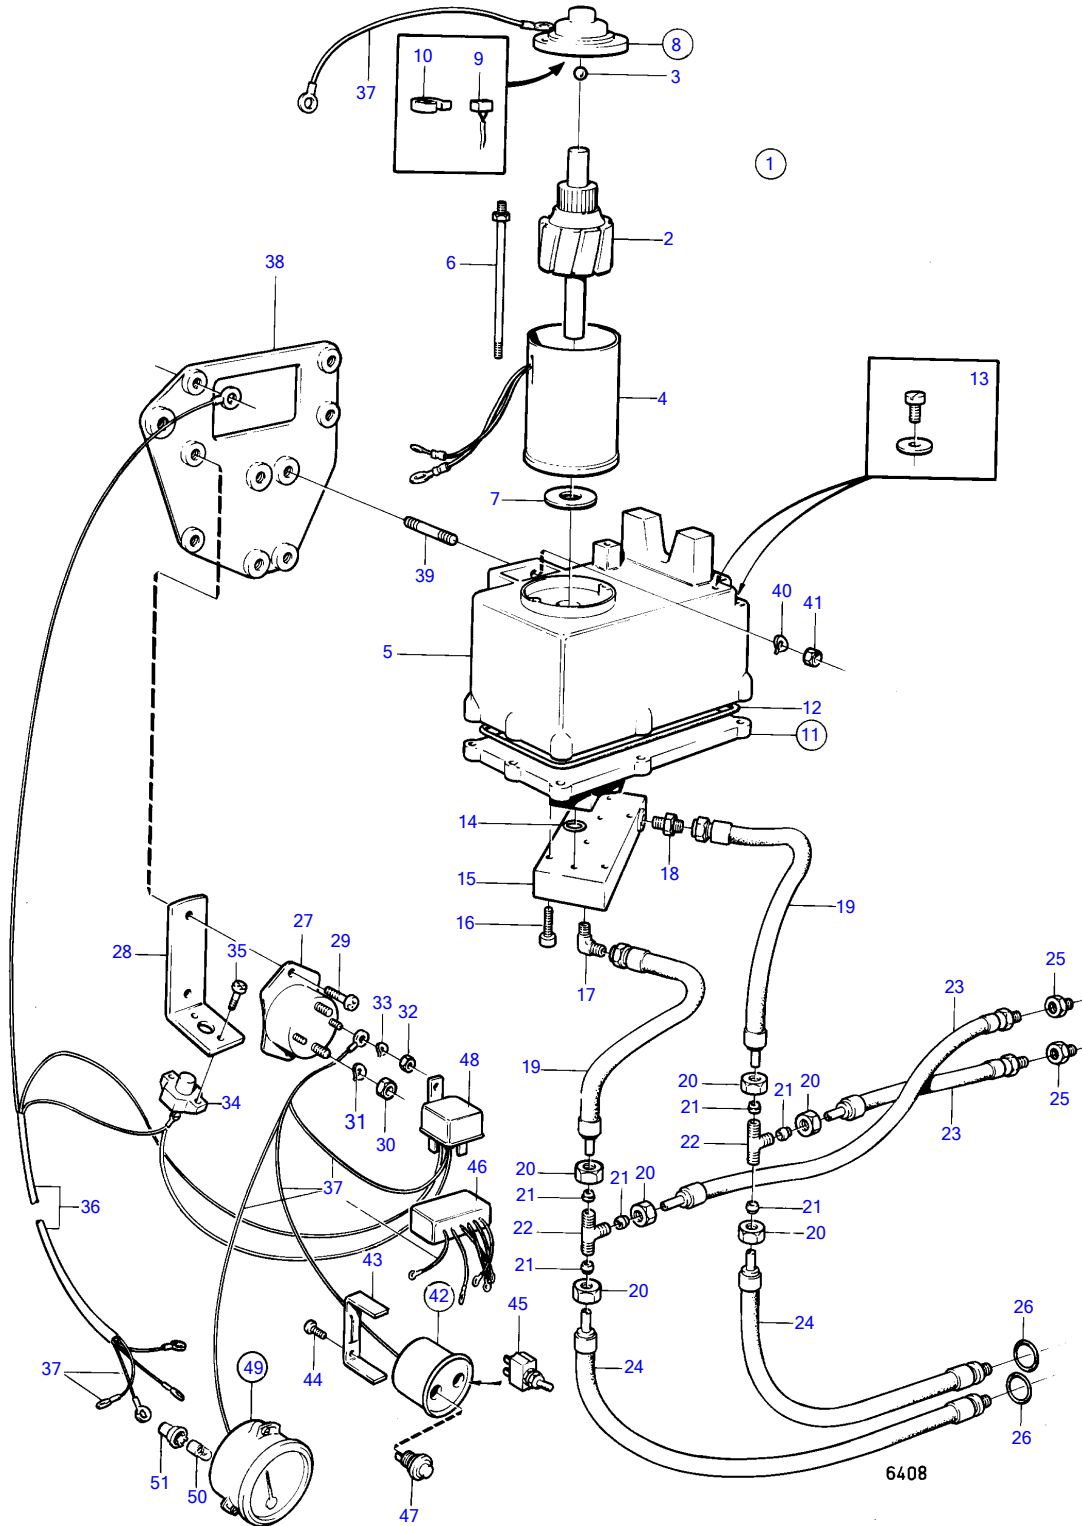

AD30A, AQAD30A, MD30A, TAMD30A, TMD30A

AD30A, AQAD30A, MD30A, TAMD30A, TMD30A

REF	PART NO.	QTY	DESCRIPTION	NOTES
1	850922	1	Hydraulic pump	REPLACED BY HYDRAULIC PUMP 852500 + BRACKET 852568 + 4EA SCREW 950161 + 4EA NUT 955826.
2	851086	1	• Rotor	OBSOLETE PART
3	851087	1	• Ball	OBSOLETE PART
4	851088	1	• Housing	OBSOLETE PART
5	851089	1	• Oil reservoir	OBSOLETE PART
6	851091	1	• Screw kit	OBSOLETE PART
7	851092	X	• Thrust washer kit	OBSOLETE PART
8	851083	1	• Housing	OBSOLETE PART
9	851084	1	• • Carbon brush set	OBSOLETE PART
10	851090	1	• • Spring kit	OBSOLETE PART
11	851080	1	• Pump unit	REPL BY 852563, OBSOLETE PART
	852563	1	• Pump unit	OBSOLETE PART
12	851085	1	• • Sealing ring	INCLUDED IN PUMP-851080., OBSOLETE PART
13	851079	1	• Screw kit	OBSOLETE PART
14	851081	1	• O-ring	OBSOLETE PART
15	851082	1	• Valve housing	REPLACED BY 1 EAS PUMP-852500,1 EAS BRACKET-852568, 4EA SCREW-950161 AND 4EA NUT-955826.
16	955641	4	• Screw	OBSOLETE PART
17	850916	1	Elbow nipple	
18	850903	1	Tube fitting	
19	850910	2	Hose	OBSOLETE PART
20	941521	6	Fitting nut	
21	956967	6	Ferrule	
22	964034	2	T-nipple	
23	850909	2	Hose	
24	850908	2	Hose	
25	851042	2	Nipple	*
26	941820	2	O-ring	*
27	852565	2	Relay	(850923)
28	850905	1	Bracket	REPLACED BY BRACKET 852568 + 4EA SCREW 950161 + 4EA NUT 955826., OBSOLETE PART
29	950046	3	Cross recessed screw	
30	955834	4	Hexagon nut	
31	941907	4	Spring washer	
32	955844	4	Hexagon nut	
33	941905	4	Spring washer	
34	841178	1	Automatic fuse	
35	950013	2	Cross recessed screw	
36	850836	1	Cable	REPLACED BY CABLE 852191 + CABLE 852192.
37		X	CABLES AND TERMINALS	SEE GROUP 3
38	850803	1	Bracket	REPLACED BY BRACKET 852568 + 4EA SCREW 950161 + 4EA NUT 955826.
39	941872	4	Stud	
40	941906	4	Spring washer	
41	955825	4	Hexagon nut	
42	850989	1	Instrument panel	USA, OBSOLETE PART
	851871	1	Instrument panel	(851501) EXCL USA, OBSOLETE PART
43	850372	1	• Attaching brace	
44	944201	2	• Cross recessed screw	
45	814322	1	• Toggle switch	
46	851870	1	• Trimming limiter	(851771), OBSOLETE PART
47	852026	1	• Switch	
48	876040	1	• Relay kit	
49	851502	1	• Trim indicator	INCLUDED ONLY IN 851501., EXCL USA
50	192451	1	• • Bulb	OBSOLETE PART
51	841954	1	• • Lamp socket	