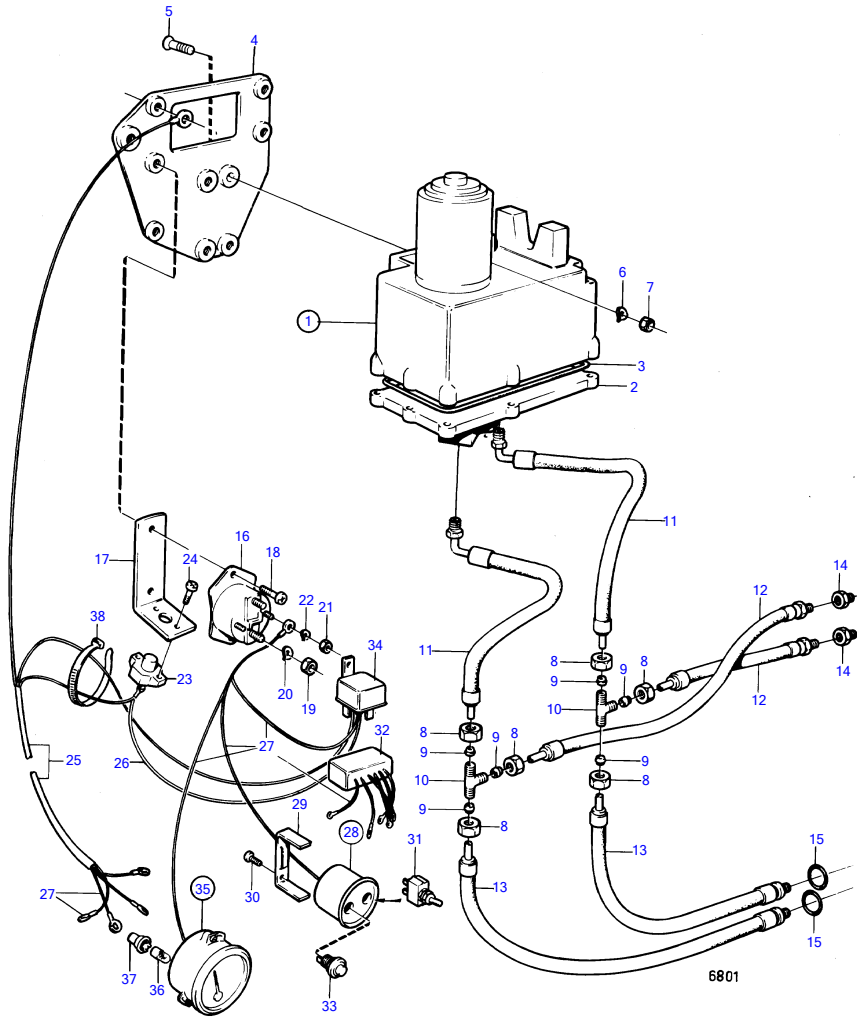

AD30A, AQAD30A, MD30A, TAMD30A, TMD30A

AD30A, AQAD30A, MD30A, TAMD30A, TMD30A

REF	PART NO.	QTY	DESCRIPTION	SEE SEC.	NOTES
1	852500	1	Hydraulic pump		OBSOLETE PART
2	852563	1	• Pump unit		OBSOLETE PART
3	852564	1	• Sealing ring		OBSOLETE PART
4	852568	1	Bracket		OBSOLETE PART
5	950161	4	Cross recessed sunk		L = 32 MM, OBSOLETE PART
6	941906	4	Spring washer		
7	955826	4	Hexagon nut		
8	941521	9	Fitting nut		
9	956967	6	Ferrule		
	964086	3	Plug		
10	964034	2	T-nipple		
11	852504	2	Hose coupling		
12	850909	2	Hose		
13	850908	2	Hose		
14	851042	2	Nipple	18184	
15	941820	2	O-ring	18184	
16	852565	2	Relay		
17	850905	1	Bracket		OBSOLETE PART
18	950046	3	Cross recessed screw		
19	955834	4	Hexagon nut		
20	941907	4	Spring washer		
21	955844	4	Hexagon nut		
22	941905	4	Spring washer		
23	841178	1	Automatic fuse		
24	950013	2	Cross recessed screw		
25	852191	1	Cable trunk		OBSOLETE PART
26	852192	1	Cable trunk		OBSOLETE PART
27		X	CABLES AND TERMINALS		SEE GROUP 3
28	850989	1	Instrument panel		USA, OBSOLETE PART
	851871	1	Instrument panel		(851501) EXCL USA, OBSOLETE PART
29	850372	1	• Attaching brace		
30	944201	2	• Cross recessed screw		
31	814322	1	• Toggle switch		
32	851870	1	• Trimming limiter		(851771), OBSOLETE PART
33	852026	1	• Switch		
34	876040	1	• Relay kit		
35	851502	1	• Trim indicator		INCLUDED ONLY IN 851501., EXCL USA
36	192451	1	• • Bulb		OBSOLETE PART
37	841954	1	• • Lamp socket		
38	948210	X	Cable tie		