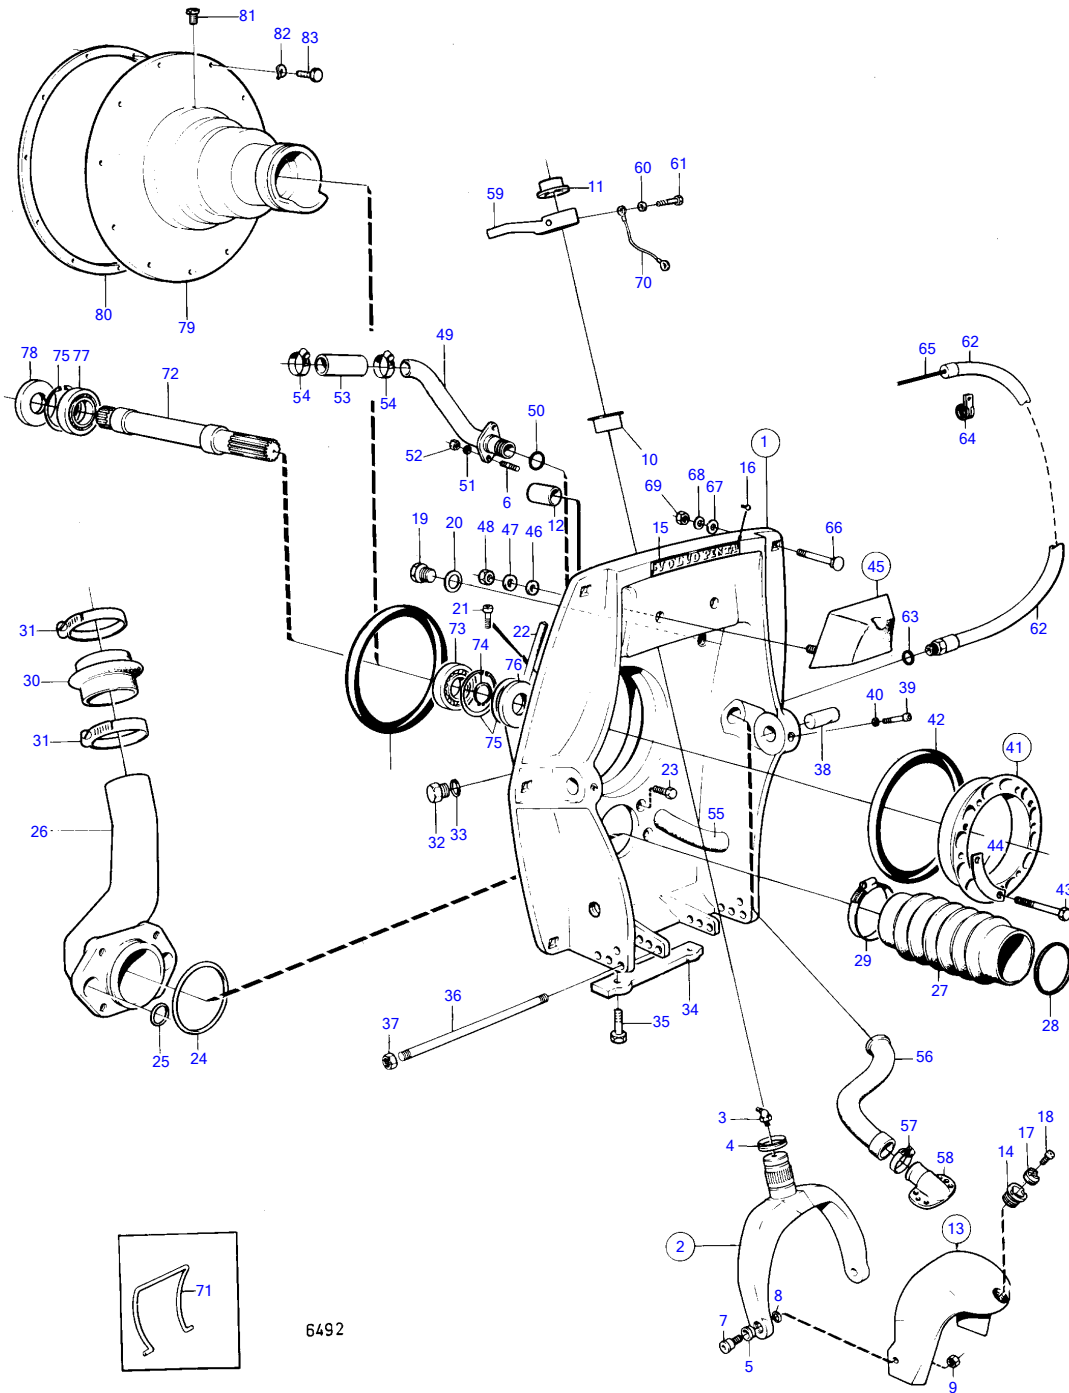

AQAD30A

AQAD30A

REF	PART NO.	QTY	DESCRIPTION	SEE SEC.	NOTES
1	875672	1	Shield		
2	839441	1	• Steering yoke		
3	914169	1	• • Lubricating nipple		
4	839195	1	• • Ring		
			Bulletin 48-23	48-23-EN	Seal Ring
5	814640	2	• • Bushing		
6	941872	2	• Stud		
7	897798	2	• Shoulder screw		
8	897244	2	• Washer		
9	943152	2	• Nut		
10	853863	1	• Bushing		(853496)
11	853864	1	• Bushing		(853497)
12	850653	1	• Bushing		SEE GROUP 6
13	851267	1	• Protective helmet		
14	853048	1	• • Bushing		FOR BEARING PIN WITH 2 BOLTS. (851262)
15	832608	1	• • • Plate		
16	804269	2	• • • Drive screw		
17	852705	1	Pivot pin		
18	941807	2	Hex. socket screw		
19	897744	1	Plug		OBSOLETE PART
20	897745	1	Gasket		
21	956568	2	Hex. socket screw		SEE GROUP 9
22	897726	1	Sealing strip		
23	959967	4	Hexagon screw		
24	925256	1	O-ring		
25	925255	4	O-ring		
26	842962	1	Exhaust grommet		
27	875848	1	Bellows kit		
		1	• BELLOWS		
28		9	• • RING		
29	961675	2	• Hose clamp		
30	843228	1	Exhaust hose		SEE GROUP 2B
31	943483	2	Hose clamp		SEE GROUP 2B
32	897744	1	Plug		OBSOLETE PART
33	897745	1	Gasket		
34	832598	1	Zinc anode		
35	959438	2	Hex. socket screw		
36	814301	1	Adjusting pin		
37	814357	2	Flange nut		
38	853175	2	Pivot pin		(897831)
39	941873	2	Hex. socket screw		
40	941670	2	Washer		
41	843626	1	Mounting kit		
42	813967	2	• Rubber ring		
43	191844	6	• Hexagon screw		
44	806624	3	• Striker plate		
45	875531	1	Rubber cushion		
46	832565	2	• Gasket		
47	940097	2	• Washer		(960142)
48	950364	2	• Lock nut		
49	850729	1	Grommet		
50	925063	1	O-ring		
51	955893	2	Washer		
52	950352	2	Lock nut		
53	941799	X	Hose		L = 400 MM
54	961670	2	Hose clamp		SEE GROUP 2B
55	843235	2	Exhaust pipe		
56	875822	1	Hose kit		(897599)
		1	• HOSE		
57	853548	2	• Hose clamp		(961668)
58	851766	1	Hose connection		SEE GROUP 4C
59	850488	1	Spindle arm		SEE GROUP 6

7744050-44-18183

6492

Upd:2010-07-01

AD30A, AQAD30A, MD30A, TAMD30A, TMD30A, AD30, AQAD30, MD30, TAMD30, TMD30

VOLVO
PENTA