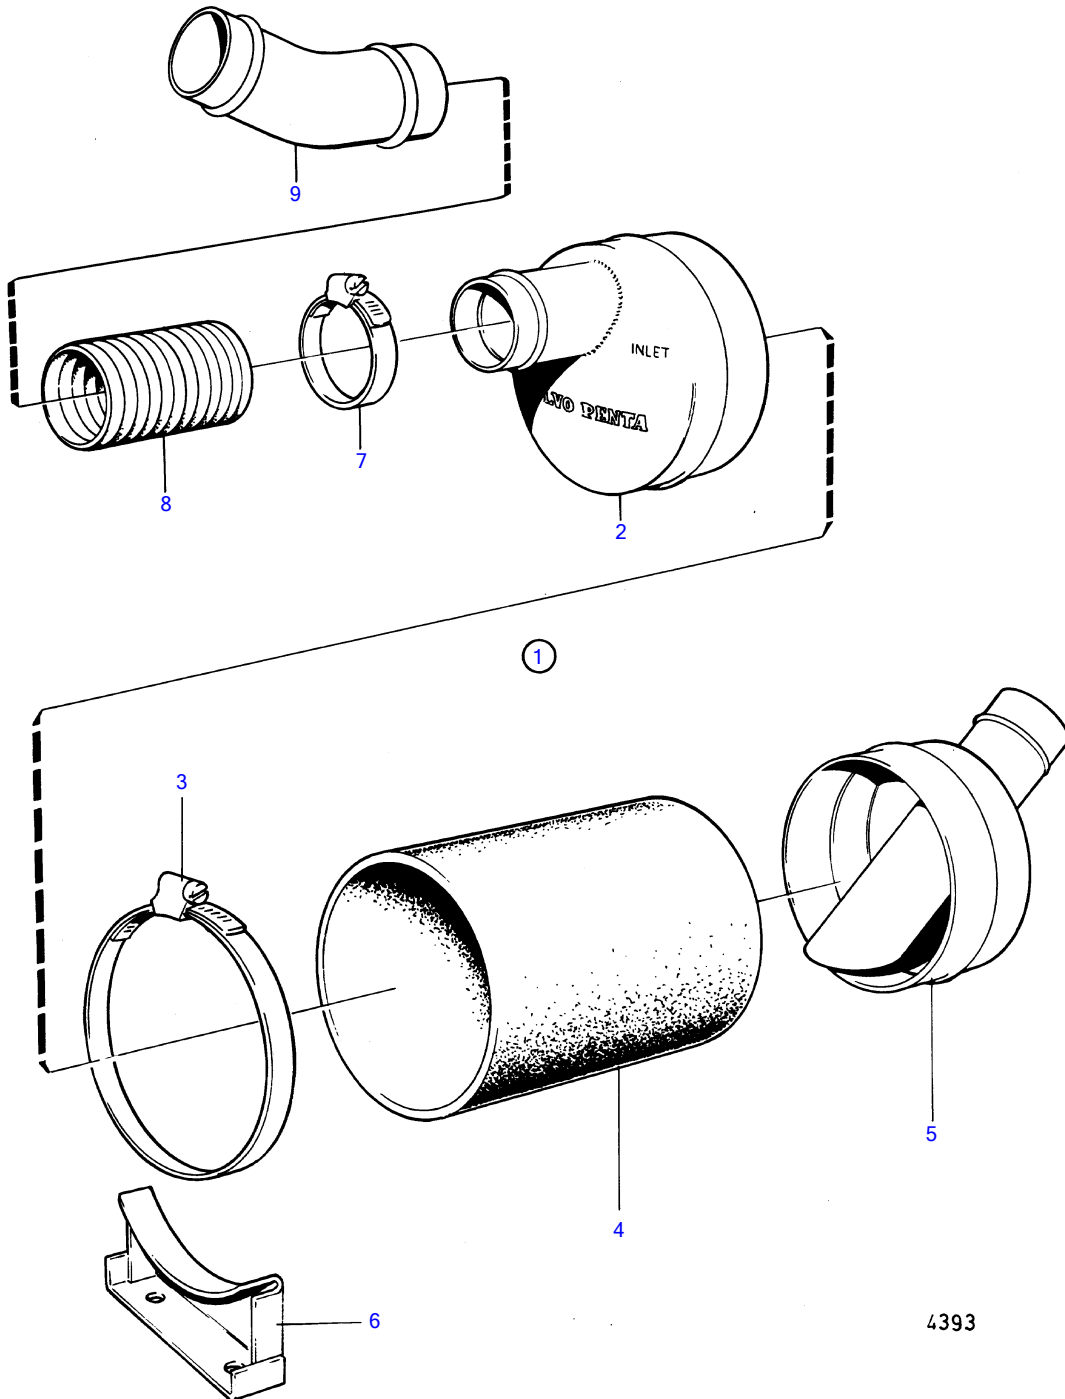

AD30A, AQAD30A, MD30A, TAM30A, TMD30A

AD30A, AQAD30A, MD30A, TAMD30A, TMD30A

REF	PART NO.	QTY	DESCRIPTION	NOTES
1	842768	1	Muffler	
2		1	• COVER	
3	949000	1	• Hose clamp	
4	842766	1	• Exhaust hose	
5		1	• COVER	
6	842767	1	• Bracket	
7	961675	X	Hose clamp	
8	828729	X	Exhaust hose	(828303)
9	843287	1	Riser	