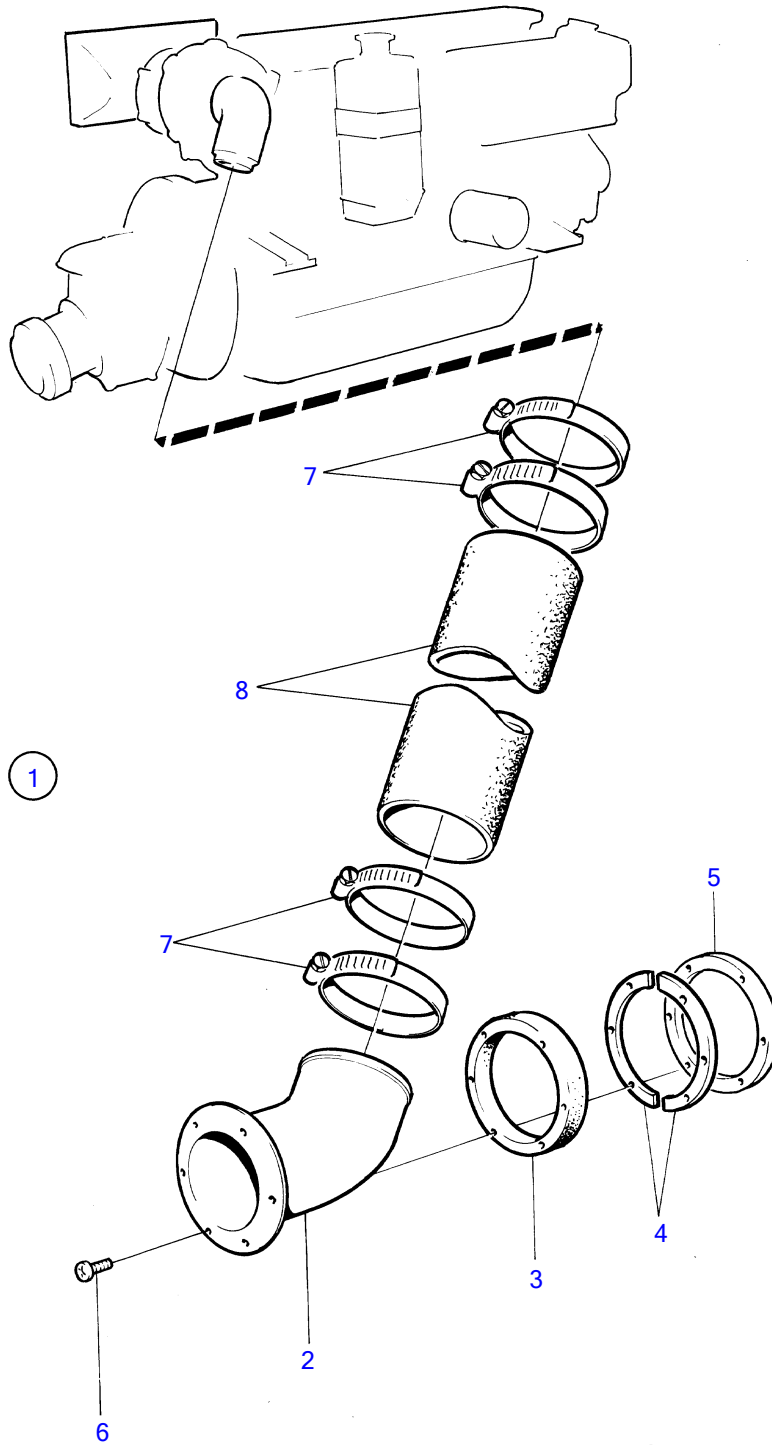

TAMD30A, TMD30A

4913

TAMD30A, TMD30A

REF	PART NO.	QTY	DESCRIPTION	NOTES
1	828295	1	Hull fitting	
2		1	• EXHAUST GROMMET	
3	828293	1	• Expander	
4		2	• WASHER	REPLACED BY 828412., EARLY TYPE (828294)
5	828412	1	• Washer	LATE TYPE
6	828410	6	• Screw	
7	961675	4	• Hose clamp	
8	828729	X	Exhaust hose	(828303)