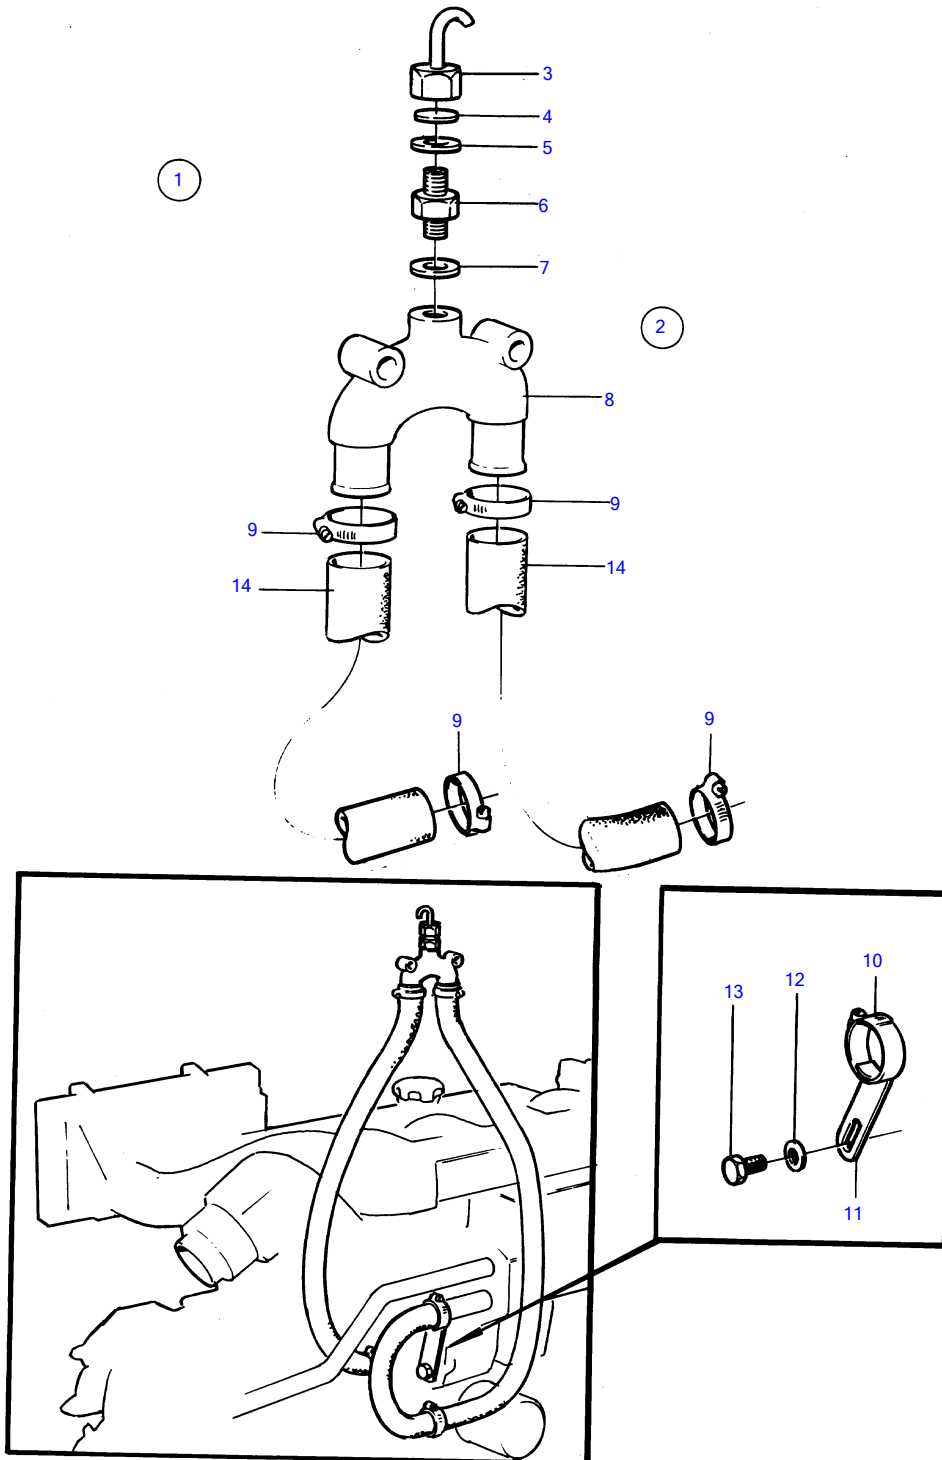

MD30A, TAMD30A, TMD30A

8375

MD30A, TAMD30A, TMD30A

REF	PART NO.	QTY	DESCRIPTION	NOTES
1	838328	1	Vacuum valve kit	OBSOLETE PART
2	828534	1	• Vacuum valve	
3		1	• • COVER	
4		2	• • DIAPHRAGM	
5	828424	2	• • Gasket	
6		1	• • SCREW UNION	
7	947282	2	• • Gasket	
8		1	• UNION PIPE	
9	853548	4	• Hose clamp	
10	943473	1	• Hose clamp	
11	843747	1	• Anchorage	
12	960141	1	• Washer	
13	940142	1	• Hexagon screw	
14		X	HOSE	