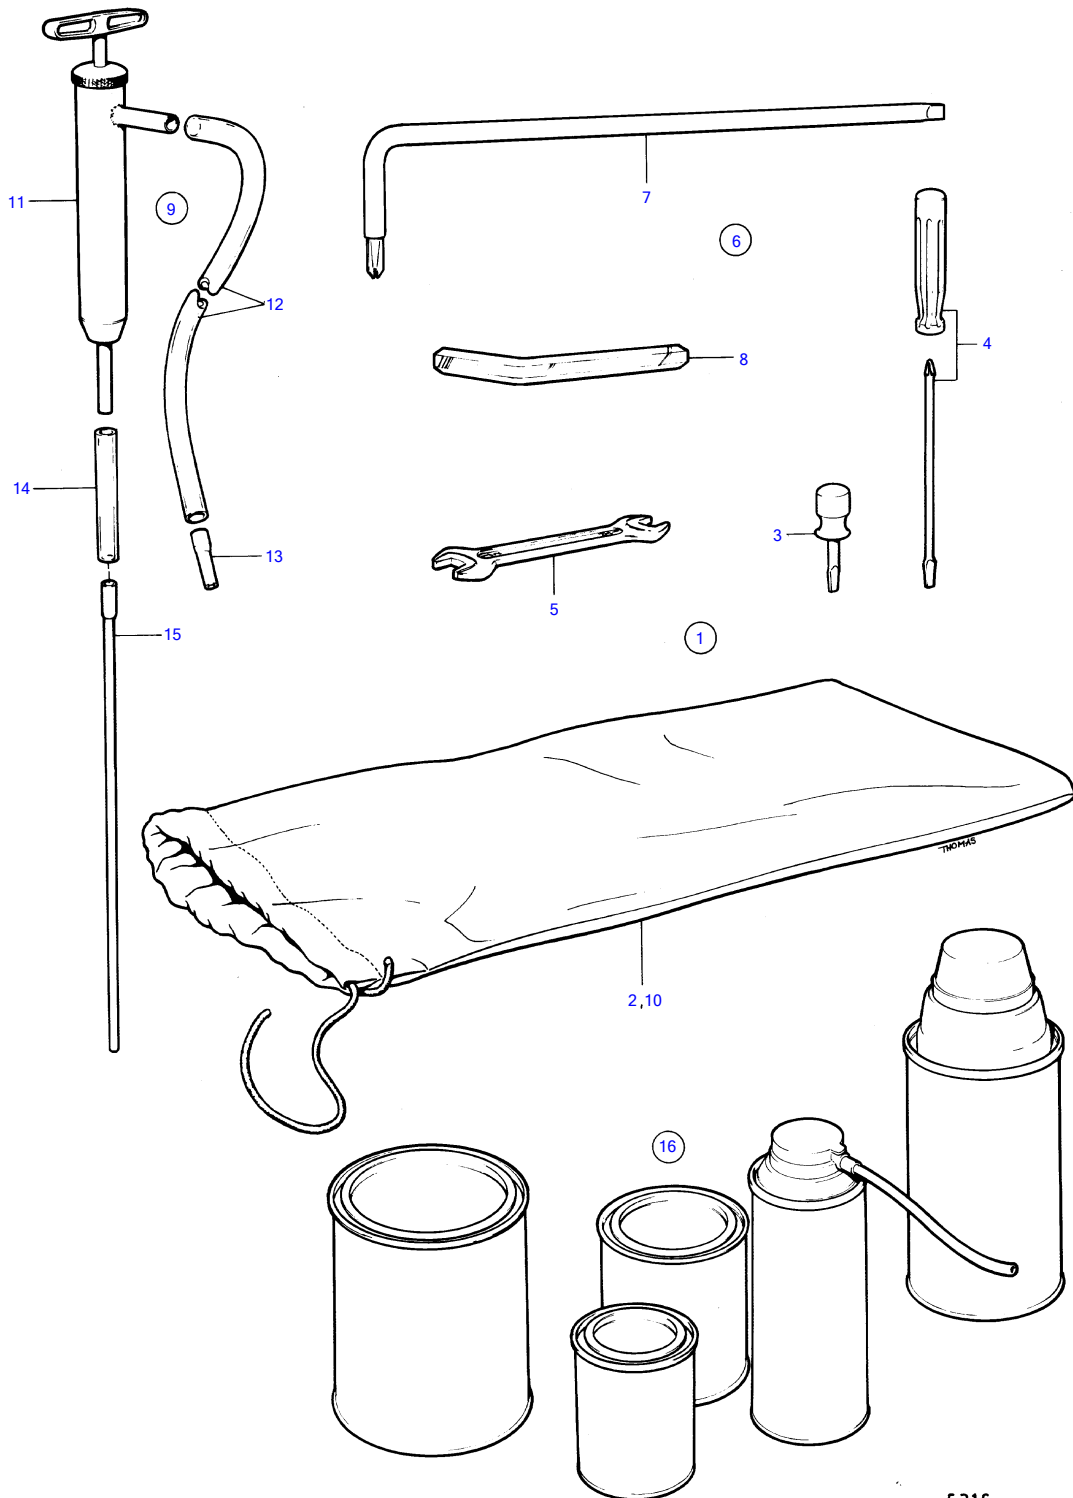

AQAD30A, MD30A, TAMD30A, TMD30A

5316

AQAD30A, MD30A, TAMD30A, TMD30A

REF	PART NO.	QTY	DESCRIPTION	SEE SEC.	NOTES
1	844636	1	Tool kit		OBSOLETE PART
2	844642	1	• Tool bag		
3	841044	1	• Screwdriver		OBSOLETE PART
4	963929	1	• Combination screwdri		OBSOLETE PART
5	843929	1	• Open-end wrench		8 - 10MM, OBSOLETE PART
	210056	1	• Open-end wrench		11 - 12MM, OBSOLETE PART
	841252	1	• Open-end wrench		13 - 16MM, OBSOLETE PART
	962053	1	• Open-end wrench		13 - 17MM, OBSOLETE PART
	962060	1	• Open-end wrench		14 - 17MM, OBSOLETE PART
	962054	1	• Open-end wrench		19 - 22MM, OBSOLETE PART
6	841045	1	Tool kit		
7	834980	1	• Screwdriver		OBSOLETE PART
8	914675	1	• Allen wrench		1/4"
	914677	1	• Allen wrench		3/8"
9	875117	1	Oil bilge pump		
10	809863	1	• Bearing		OBSOLETE PART
11		1	• OIL BILGE PUMP		
12	806282	1	• Plastic hose		L = 1000 MM
13	841046	1	• Rubber hose		OBSOLETE PART
14	941405	1	• Hose		L = 100 MM
15	835964	1	• Tube		L = 711 MM
16			CHEMICALS	18257	