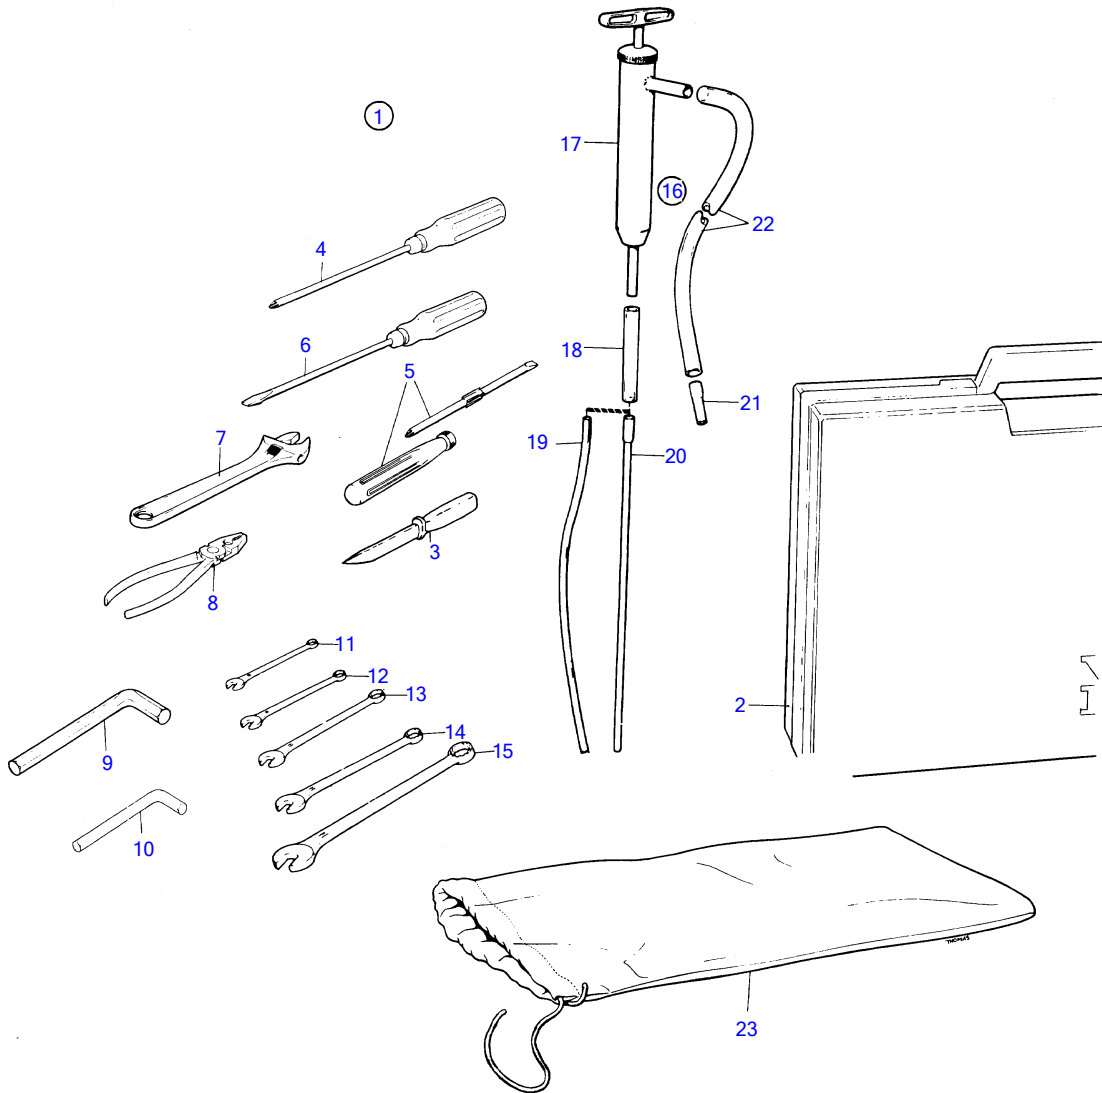

AD30A, AQAD30A, MD30A, TAMD30A, TMD30A

8274

AD30A, AQAD30A, MD30A, TAMD30A, TMD30A

REF	PART NO.	QTY	DESCRIPTION	NOTES
1	858282	1	Tool kit	
2	858281	1	• Tool bag	OBSOLETE PART
3	858280	1	• Sheath knife	OBSOLETE PART
4	962183	1	• Phillips screwdriver	OBSOLETE PART
5	963929	1	• Combination screwdri	OBSOLETE PART
6	804771	1	• Screwdriver	
7	755	1	• Adjustable wrench	
	3801095	1	• Short block, exch, exch	
8	858279	1	• Combination pliers	OBSOLETE PART
9	914005	1	• Allen wrench	OBSOLETE PART
10	914002	1	• Allen wrench	
11	858274	1	• Tool	8MM, OBSOLETE PART
12	858275	1	• Blocking key	10MM, OBSOLETE PART
13	858276	1	• Blocking key	13MM, OBSOLETE PART
14	858277	1	• Blocking key	17MM, OBSOLETE PART
15	858278	1	• Blocking key	1/2", OBSOLETE PART
16	875117	1	• Oil bilge pump	
17		1	• • OIL BILGE PUMP	
18		X	• • HOSE	
19	841527	1	• • Plastic pipe	L = 1000 MM
20	835964	1	• • Tube	L = 711 MM
21	841046	1	• • Rubber hose	OBSOLETE PART
22	806282	1	• • Plastic hose	
23	844642	1	• • Tool bag	