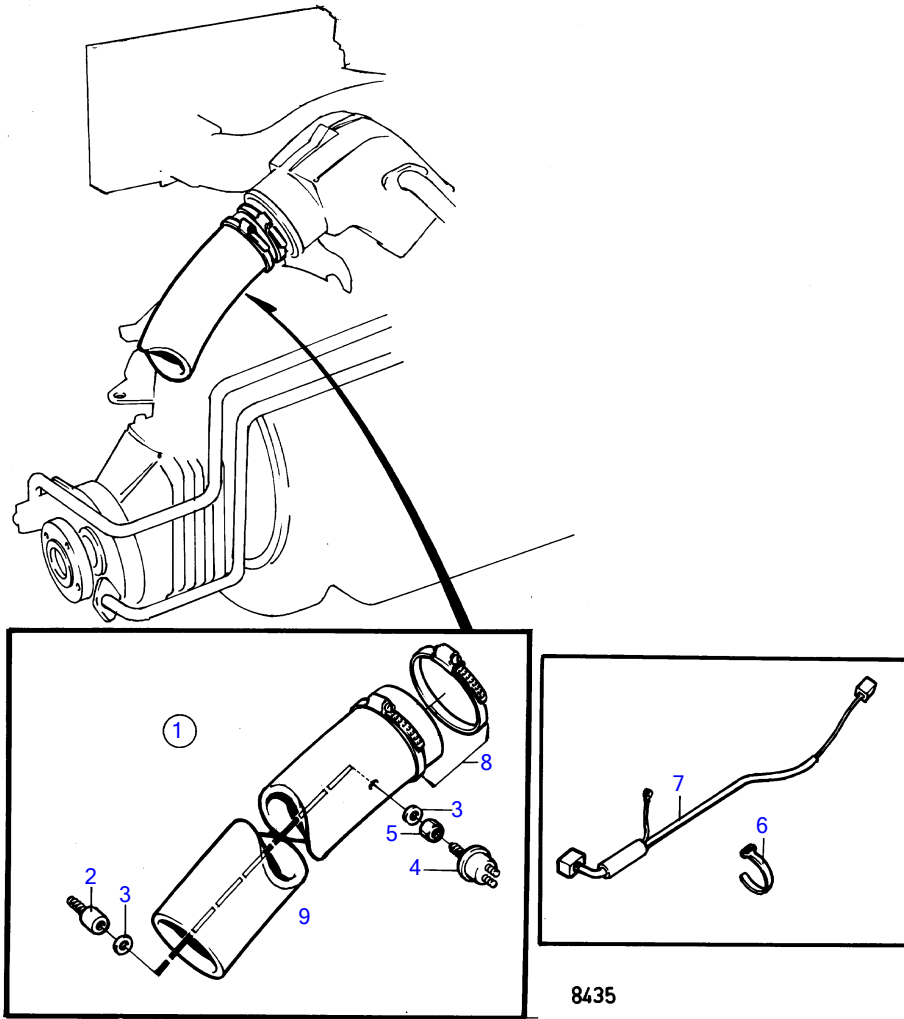

MD30A, TAMD30A, TMD30A

MD30A, TAMD30A, TMD30A

REF	PART NO.	QTY	DESCRIPTION	NOTES
1	828816	1	Exhaust temp kit	
2	828817	1	• Sensor	
3	828776	2	• Washer	
4	828761	1	• Thermo monitor	
5	828750	1	• Nut	
6	948210	3	• Cable tie	
7	828814	1	• Cable trunk	OBSOLETE PART
		X	• • CABLES AND TERMINALS	SEE GROUP 3
8		2	HOSE CLAMP	
9		1	HOSE	