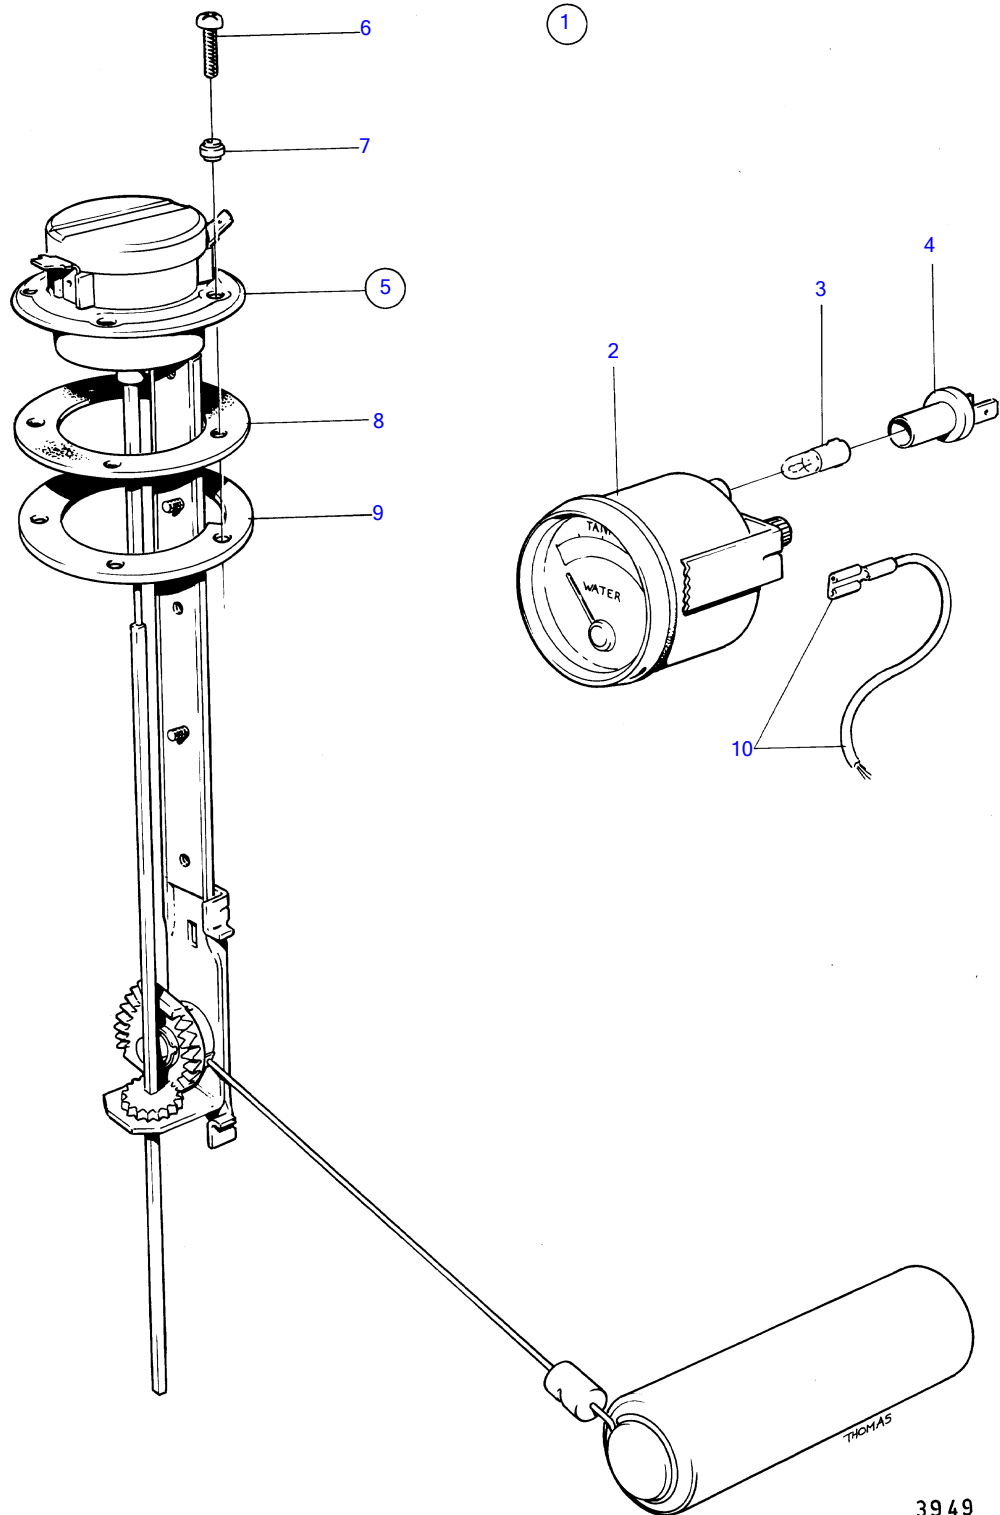

AD30A, AQAD30A, MD30A, TAM30A, TMD30A

AD30A, AQAD30A, MD30A, TAMD30A, TMD30A

REF	PART NO.	QTY	DESCRIPTION	NOTES
1	834400	1	Tank gauge	FOR DRINKING WATER., OBSOLETE PART
2	834380	1	• Tank gauge	OBSOLETE PART
3	19923	1	• Bulb	
4	808175	1	• Lamp socket	
5	834389	1	• Sensor	
6	956078	4	• • Cross recessed screw	L = 16 MM
	956081	1	• • Cross recessed screw	L = 25 MM
7	834481	5	• • Gasket	
8	89865	1	• • Gasket	
9	834480	1	• • Flange	
10		X	CABLES AND TERMINALS	SEE GROUP 3