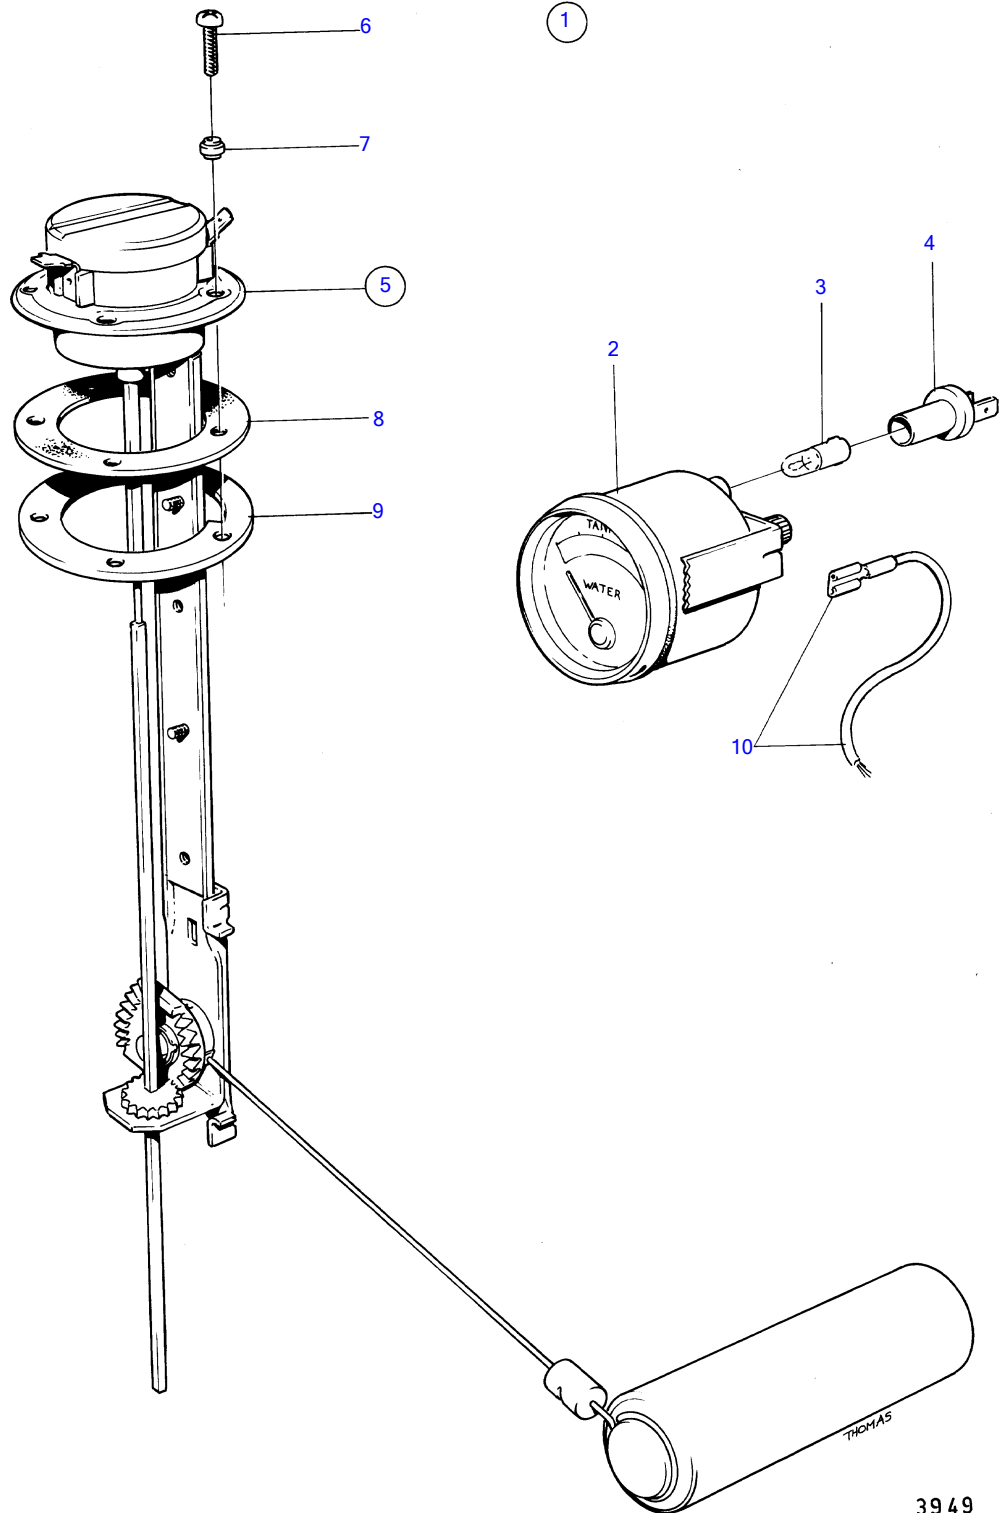

AD30A, AQAD30A, MD30A, TAMD30A, TMD30A

AD30A, AQAD30A, MD30A, TAMD30A, TMD30A

REF	PART NO.	QTY	DESCRIPTION	NOTES
1	834399	1	Tank gauge	FOR FUEL., OBSOLETE PART
2	834378	1	• Tank gauge	OBSOLETE PART
3	19923	1	• Bulb	
4	808175	1	• Lamp socket	
5	837999	1	• Sensor	
6	956078	4	• • Cross recessed screw	L = 16 MM
	956081	1	• • Cross recessed screw	L = 25 MM
7	834481	5	• • Gasket	
8	89865	1	• • Gasket	
9	834480	1	• • Flange	
10		X	CABLES AND TERMINALS	SEE GROUP 3