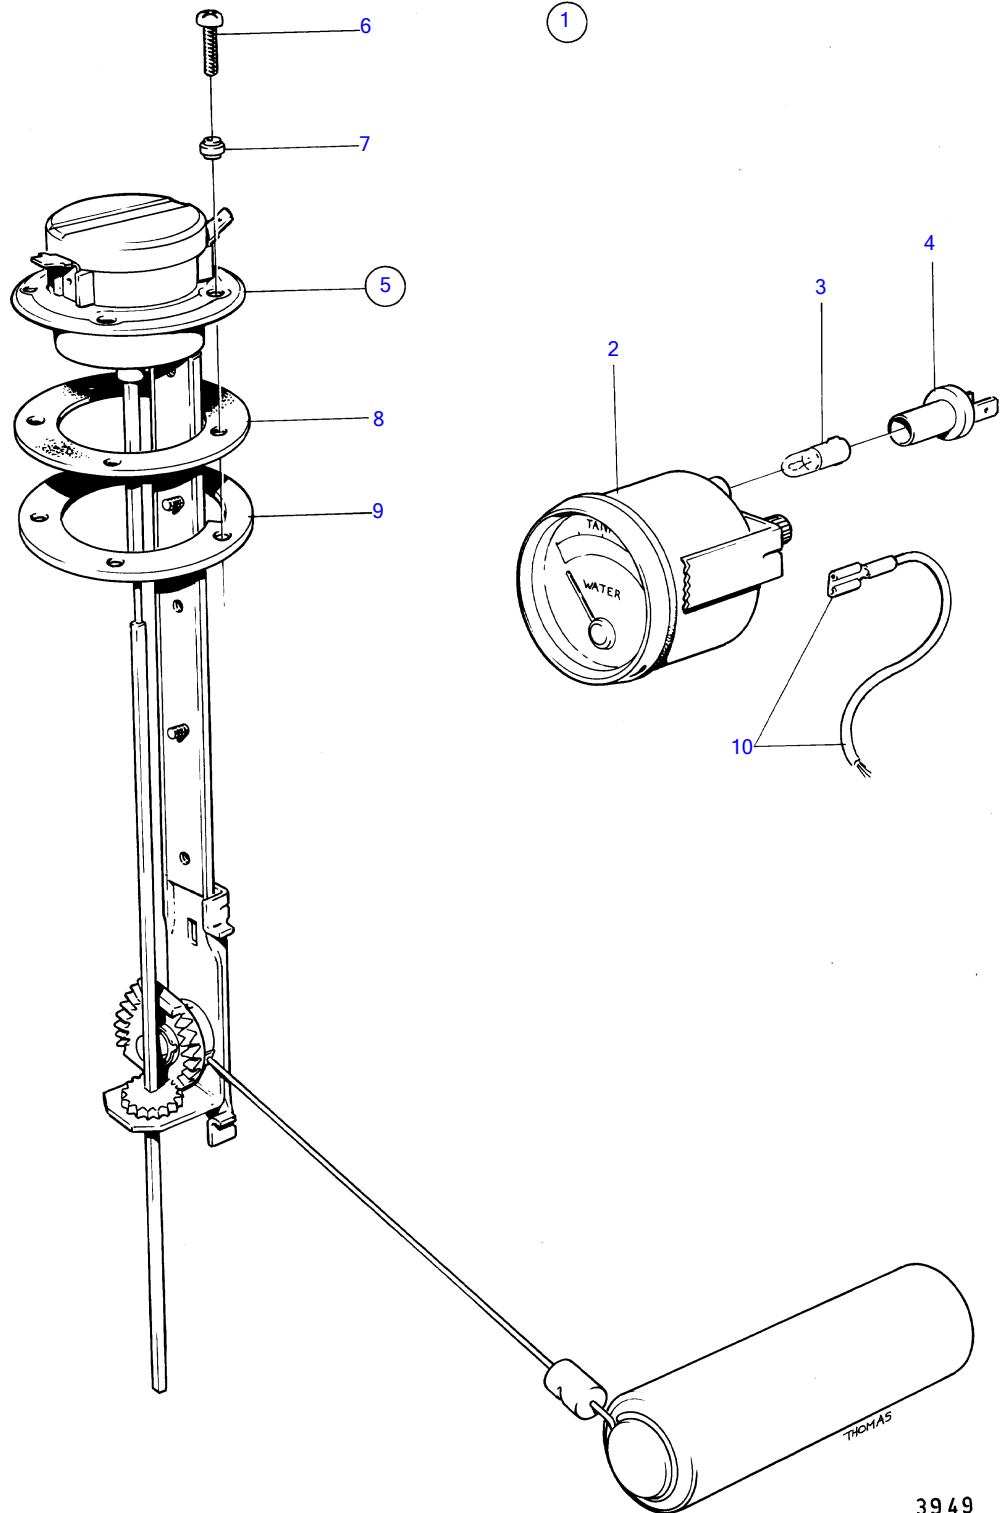

AD30A, AQAD30A, MD30A, TAM30A, TMD30A

AD30A, AQAD30A, MD30A, TAMD30A, TMD30A

REF	PART NO.	QTY	DESCRIPTION	NOTES
1	834399	1	Tank gauge	FOR FUEL., OBSOLETE PART
2	834378	1	• Tank gauge	OBSOLETE PART
3	19923	1	• Bulb	
4	808175	1	• Lamp socket	
5	837999	1	• Sensor	
6	956078	4	• • Cross recessed screw	L = 16 MM
	956081	1	• • Cross recessed screw	L = 25 MM
7	834481	5	• • Gasket	
8	89865	1	• • Gasket	
9	834480	1	• • Flange	
10		X	CABLES AND TERMINALS	SEE GROUP 3