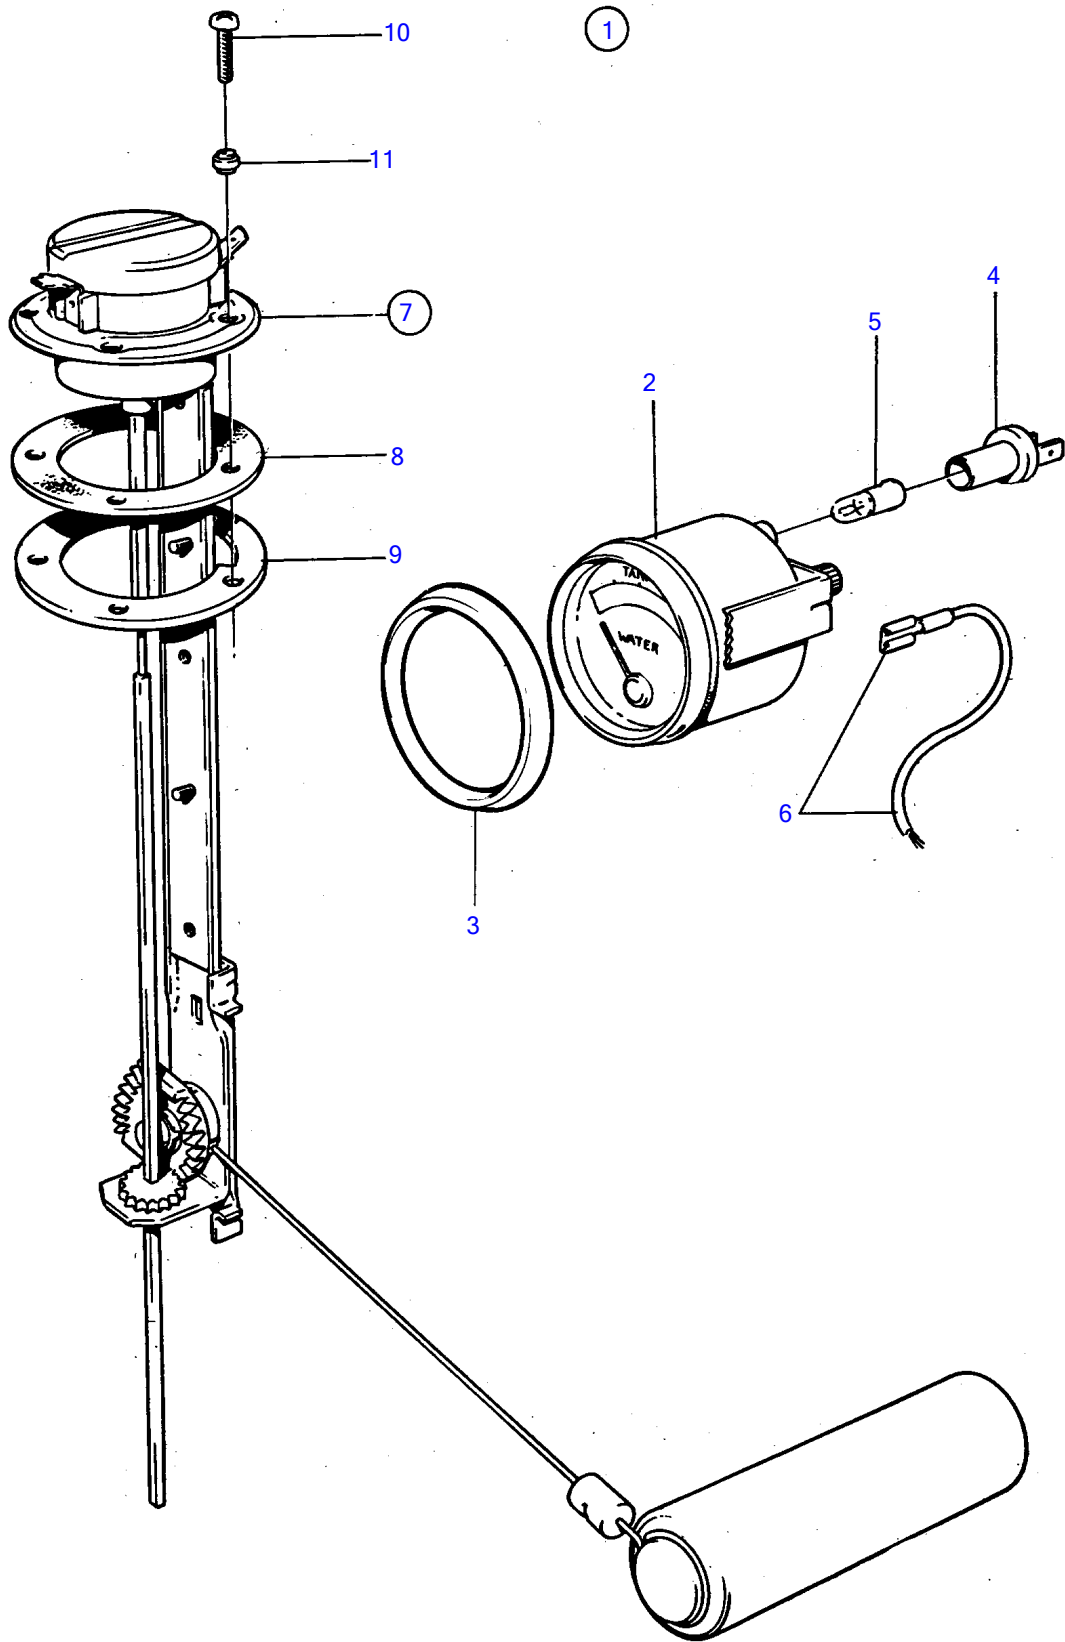

AD30A, AQAD30A, MD30A, TAMD30A, TMD30A

AD30A, AQAD30A, MD30A, TAMD30A, TMD30A

REF	PART NO.	QTY	DESCRIPTION	NOTES
1	828714	1	Fuel gauge kit	GOLD COLOURED DECOR STRIPE., 12V REPL BY 858879 REPL BY 858881
2	828632	1	• Fuel gauge	*
3	828542	1	• Front ring	*
4	808175	1	• Lamp socket	
5	19923	1	• Bulb	
6		X	• CABLES AND TERMINALS	SEE GROUP 3
7	837999	1	• Sensor	
8	89865	1	• • Gasket	
9	834480	1	• • Flange	
10	956078	4	• • Cross recessed screw	L = 16 MM
	956081	1	• • Cross recessed screw	L = 25 MM
11	834481	5	• • Gasket	