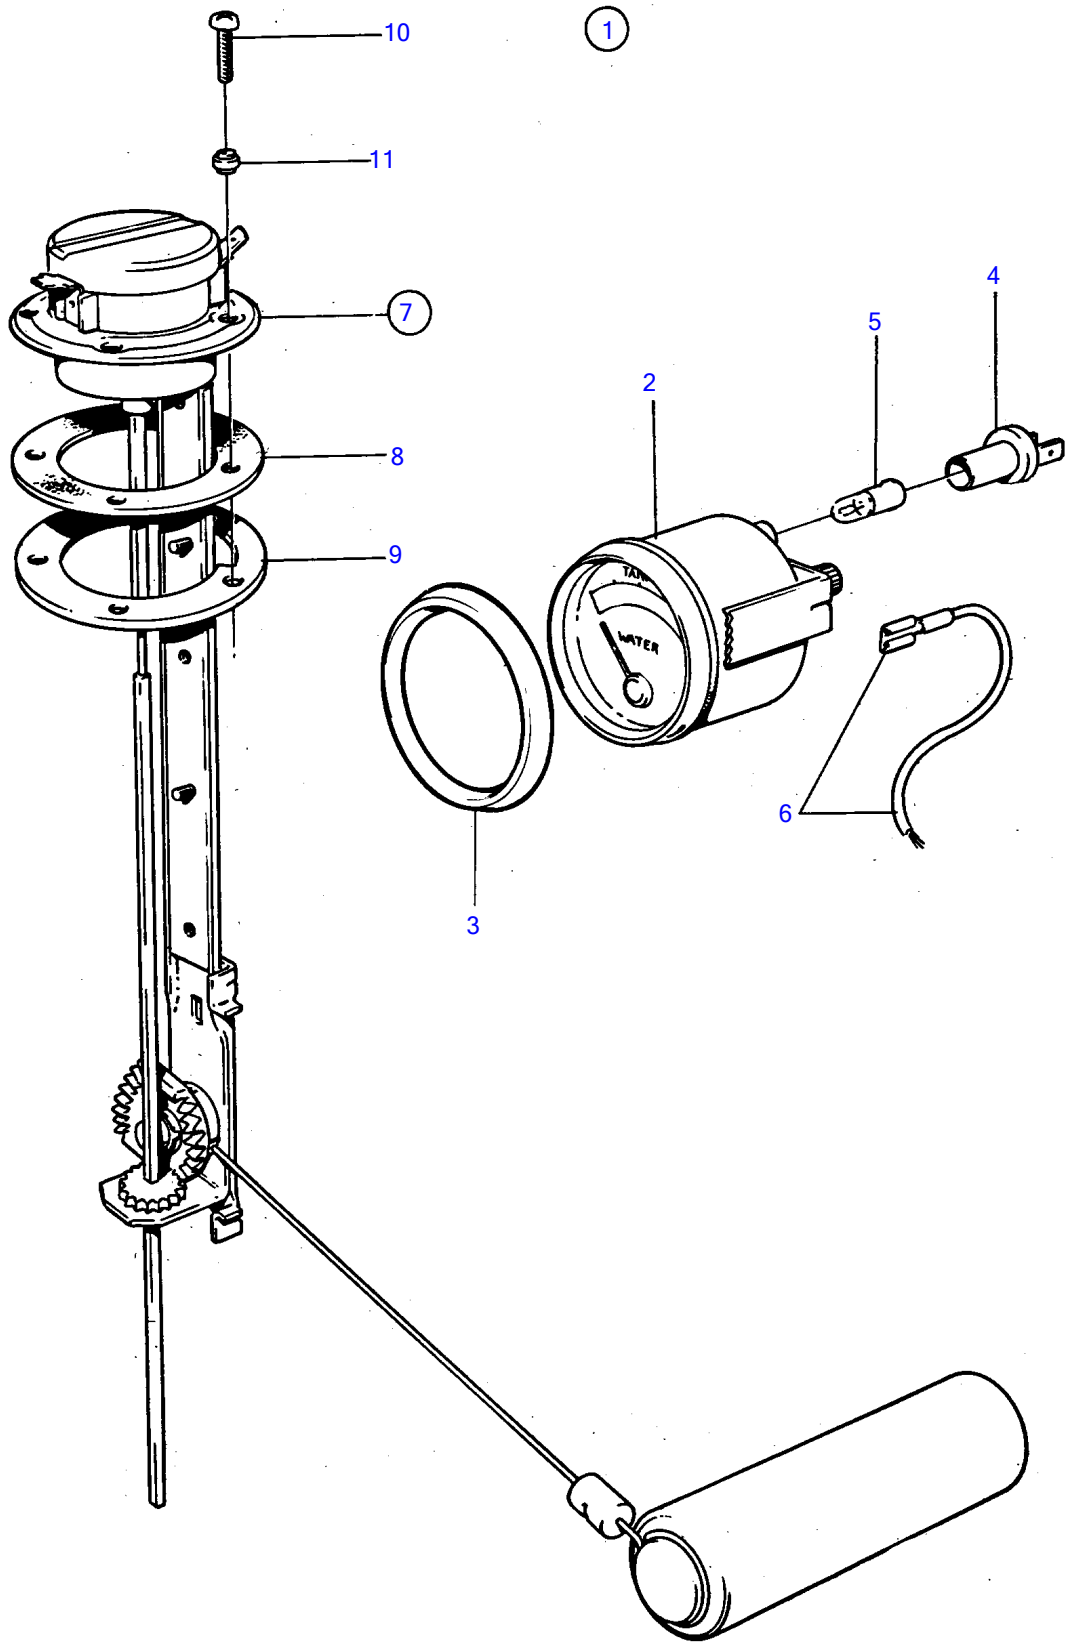

AD30A, AQAD30A, MD30A, TAMD30A, TMD30A

AD30A, AQAD30A, MD30A, TAMD30A, TMD30A

REF	PART NO.	QTY	DESCRIPTION	NOTES
1	858879	1	Tank gauge kit	WHITE COLOURED DECOR STRIPE., 12V
2	828632	1	• Fuel gauge	
3	858643	1	• Front ring	
4	808175	1	• Lamp socket	
5	19923	1	• Bulb	
6		X	• CABLES AND TERMINALS	SEE GROUP 3
7	837999	1	• Sensor	
8	89865	1	• • Gasket	
9	834480	1	• • Flange	
10	956078	4	• • Cross recessed screw	L = 16 MM
	956081	1	• • Cross recessed screw	L = 25 MM
11	834481	5	• • Gasket	