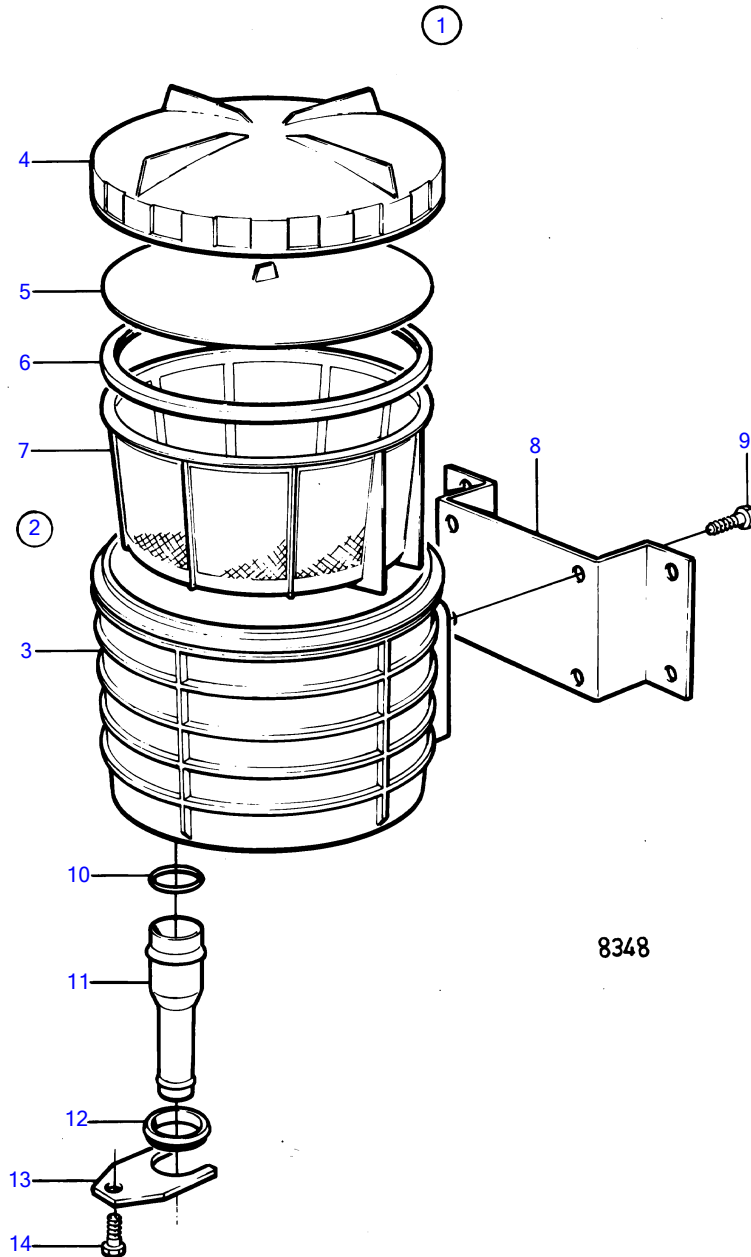

MD30A, TAMD30A, TMD30A

MD30A, TAMD30A, TMD30A

REF	PART NO.	QTY	DESCRIPTION	NOTES
1	838315	1	Mounting kit	
2	845337	1	• Sea water filter	
3	845338	1	• • Strainer housing	
4	845317	1	• • Cover	
5	845328	1	• • Pressure plate	
6	838977	1	• • Sealing	
7	858081	1	• • Strainer	
8	845960	1	• Bracket	
9	940199	4	• Hexagon screw	
10	845354	2	• Sealing ring	
11	847106	1	• Hose connection	L = 80 MM
	838582	1	• Hose connection	L = 125 MM
12	847017	2	• Pipe retainer	
13	847018	2	• Brace	
14	940199	2	• Hexagon screw	