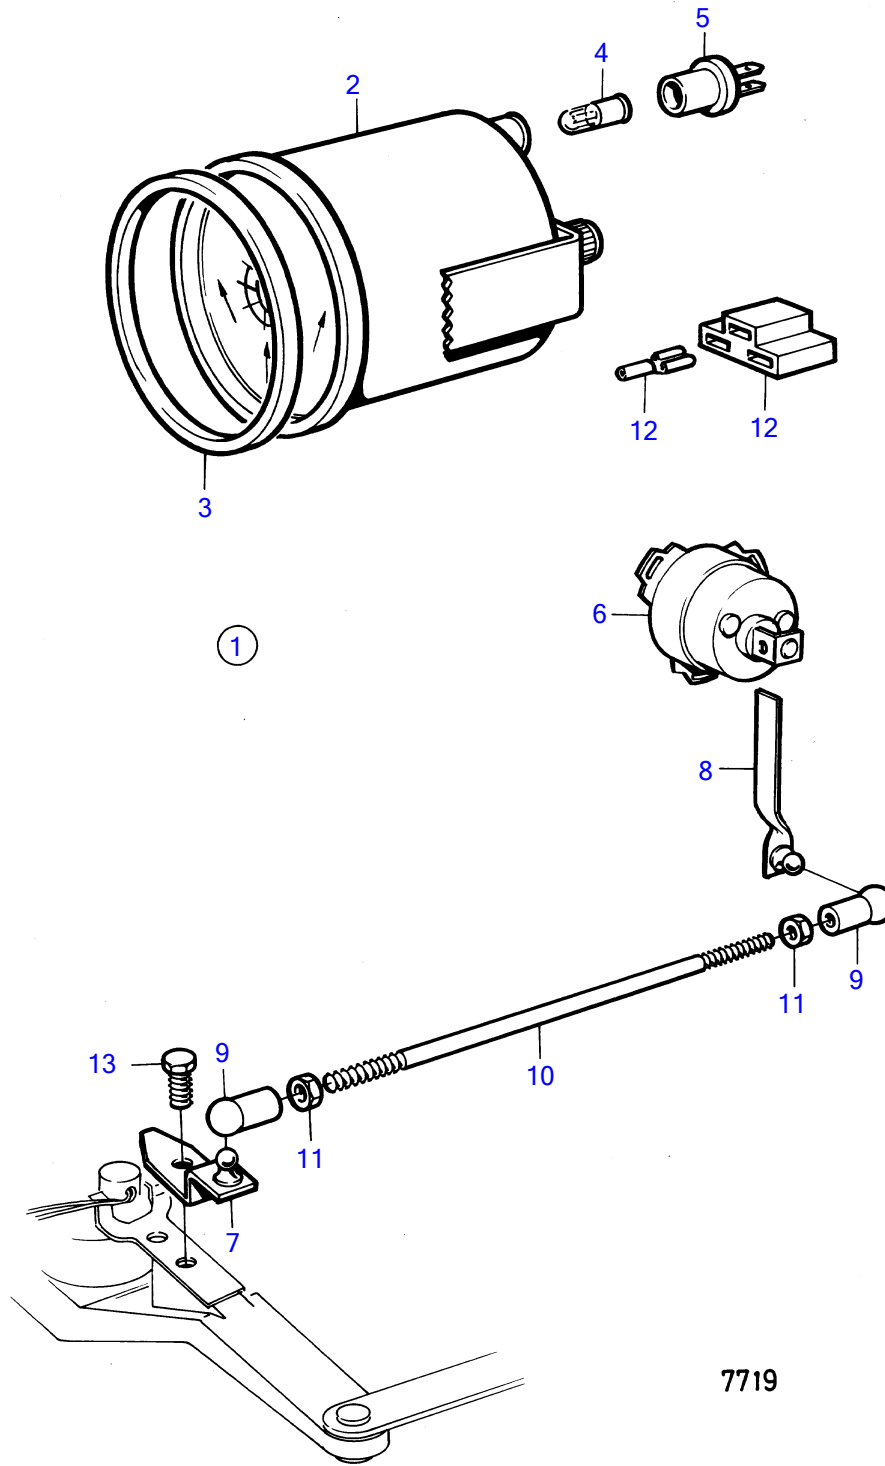

AQAD30A

AQAD30A

REF	PART NO.	QTY	DESCRIPTION	NOTES
1	858886	1	Rudder indicator kit	
2	828698	1	• Rudder indicator	
3	858643	1	• Front ring	WHITE COLOURED DECOR STRIPE.
4	19923	1	• Bulb	12V
5	808175	1	• Lamp socket	
6	837772	1	• Position sensor	
7	853176	1	• Bracket	
8	853177	1	• Intermediate lever	
9	946704	1	• Ball socket	LEFT HAND THREADS.
	946703	1	• Ball socket	RIGHT HAND THREADS.
10	943549	1	• Control rod	
11	942836	1	• Hexagon nut	LEFT HAND THREADS.
	955780	1	• Hexagon nut	RIGHT HAND THREADS.
12		X	• CABLES AND TERMINALS	SEE GROUP 3
13	940199	1	Hexagon screw	