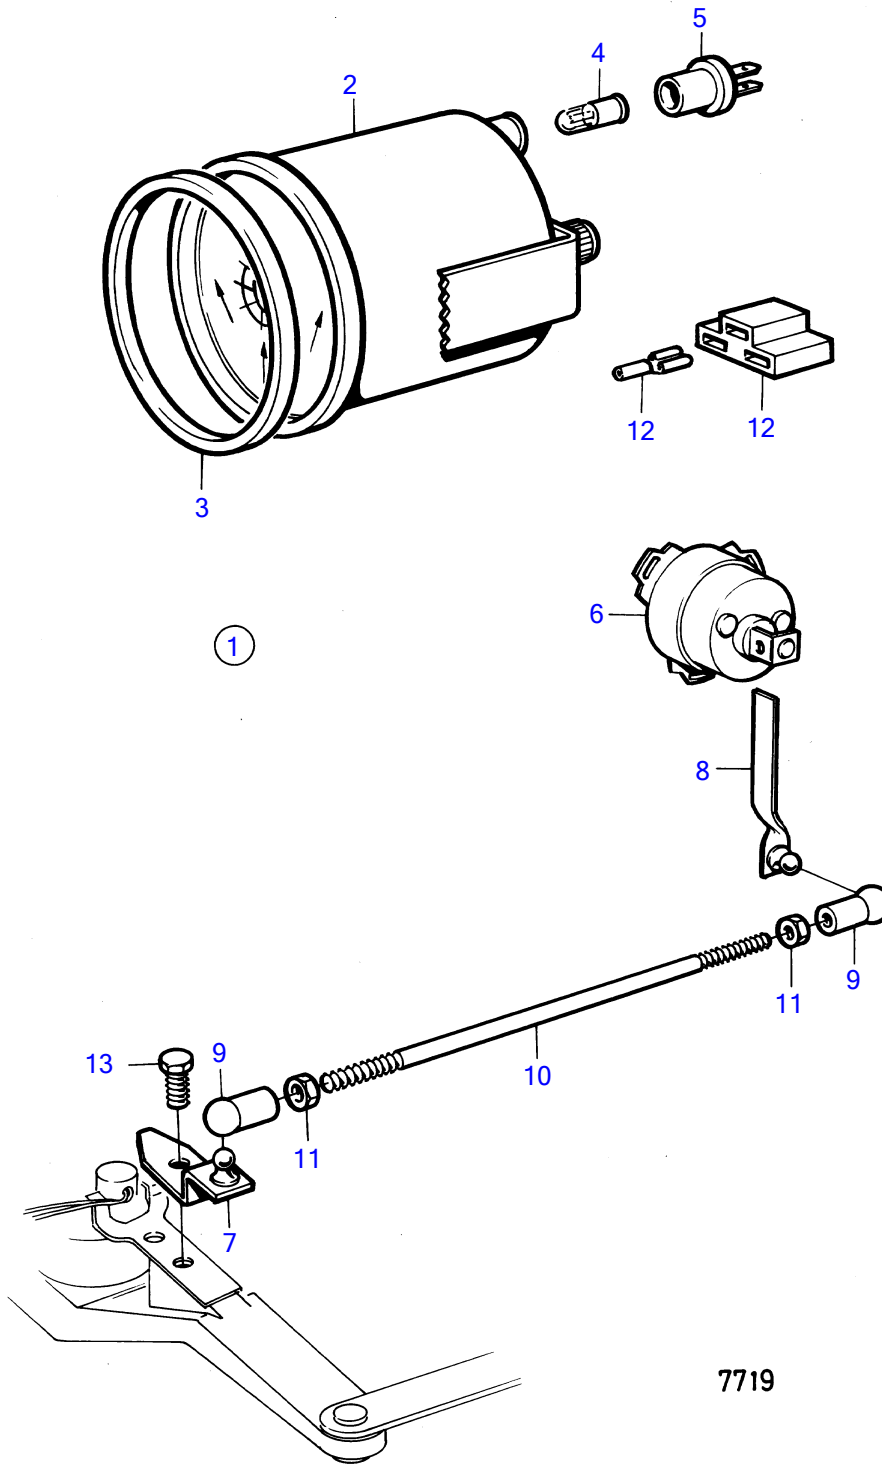

AQAD30A

AQAD30A

REF	PART NO.	QTY	DESCRIPTION	NOTES
1	853178	1	Rudder indicator	REPL BY 858886
2	828698	1	• Rudder indicator	
3	828542	1	• Front ring	GOLD COLOURED DECOR STRIPE.
4	19923	1	• Bulb	12V
5	808175	1	• Lamp socket	
6	837772	1	• Position sensor	
7	853176	1	• Bracket	
8	853177	1	• Intermediate lever	
9	946704	1	• Ball socket	LEFT HAND THREADS.
	946703	1	• Ball socket	RIGHT HAND THREADS.
10	943549	1	• Control rod	
11	942836	1	• Hexagon nut	LEFT HAND THREADS.
	955780	1	• Hexagon nut	RIGHT HAND THREADS.
12		X	• CABLES AND TERMINALS	SEE GROUP 3
13	940199	1	Hexagon screw	