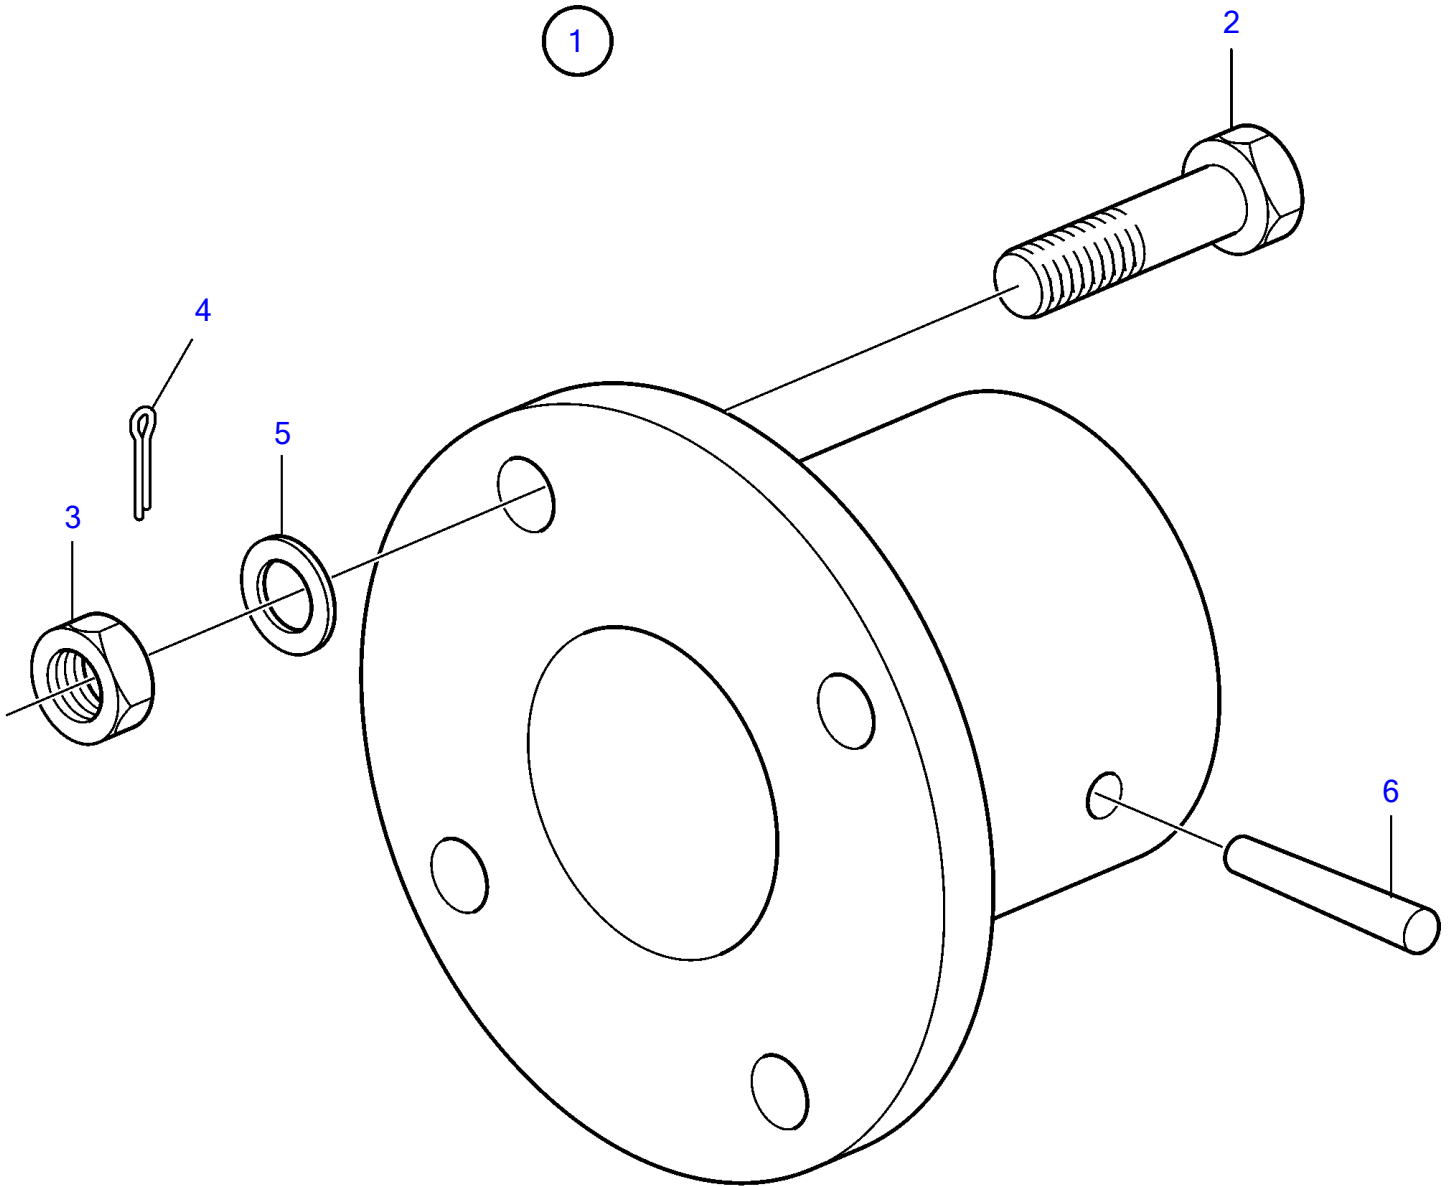

AD30A, AQAD30A, MD30A, TAMD30A, TMD30A

4624

AD30A, AQAD30A, MD30A, TAMD30A, TMD30A

| REF | PART NO. | QTY | DESCRIPTION     | NOTES   |
|-----|----------|-----|-----------------|---|
| 1   | 829281   | 1   | Clutch half     | 45MM HOLE FOR PROPELLER SHAFT., OBSOLETE PART |
| 2   | 955692   | 4   | • Hexagon screw | L = 32 MM                                     |
|     | 955691   | 4   | • Hexagon screw | L = 25 MM                                     |
| 3   | 955883   | 4   | • Castle nut    |   |
| 4   | 907834   | 4   | • Split pin     |   |
| 5   | 941909   | 4   | • Spring washer |   |
| 6   | 907617   | 1   | • Taper pin     |   |