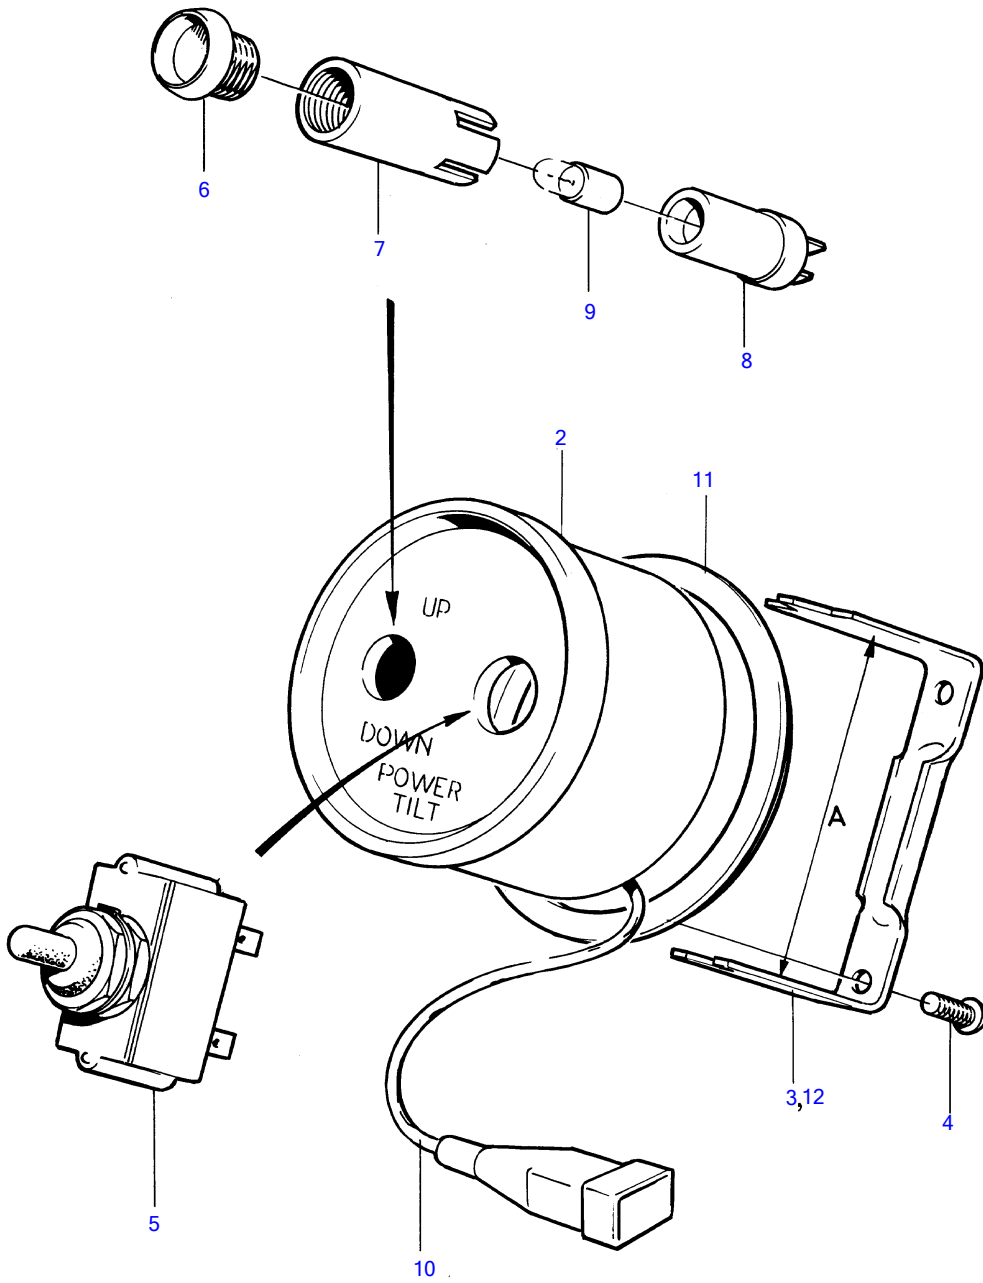

1

4656

AQAD30A

REF	PART NO.	QTY	DESCRIPTION	NOTES
1	850376	1	Instrument panel	24V, OBSOLETE PART
2		1	• PANEL	
3	850372	1	• Attaching brace	A = 60 MM
4	944201	2	• Cross recessed screw	
5	814322	1	• Toggle switch	
6	827766	1	• Lens	
7	819350	1	• Sleeve	
8	808175	1	• Lamp socket	
9	182059	1	• Bulb	24V
10	839426	1	• Cable	
11	843603	1	Intermediate ring	ALT, OBSOLETE PART
12	843602	1	Attaching brace	ALT A = 65 MM, OBSOLETE PART