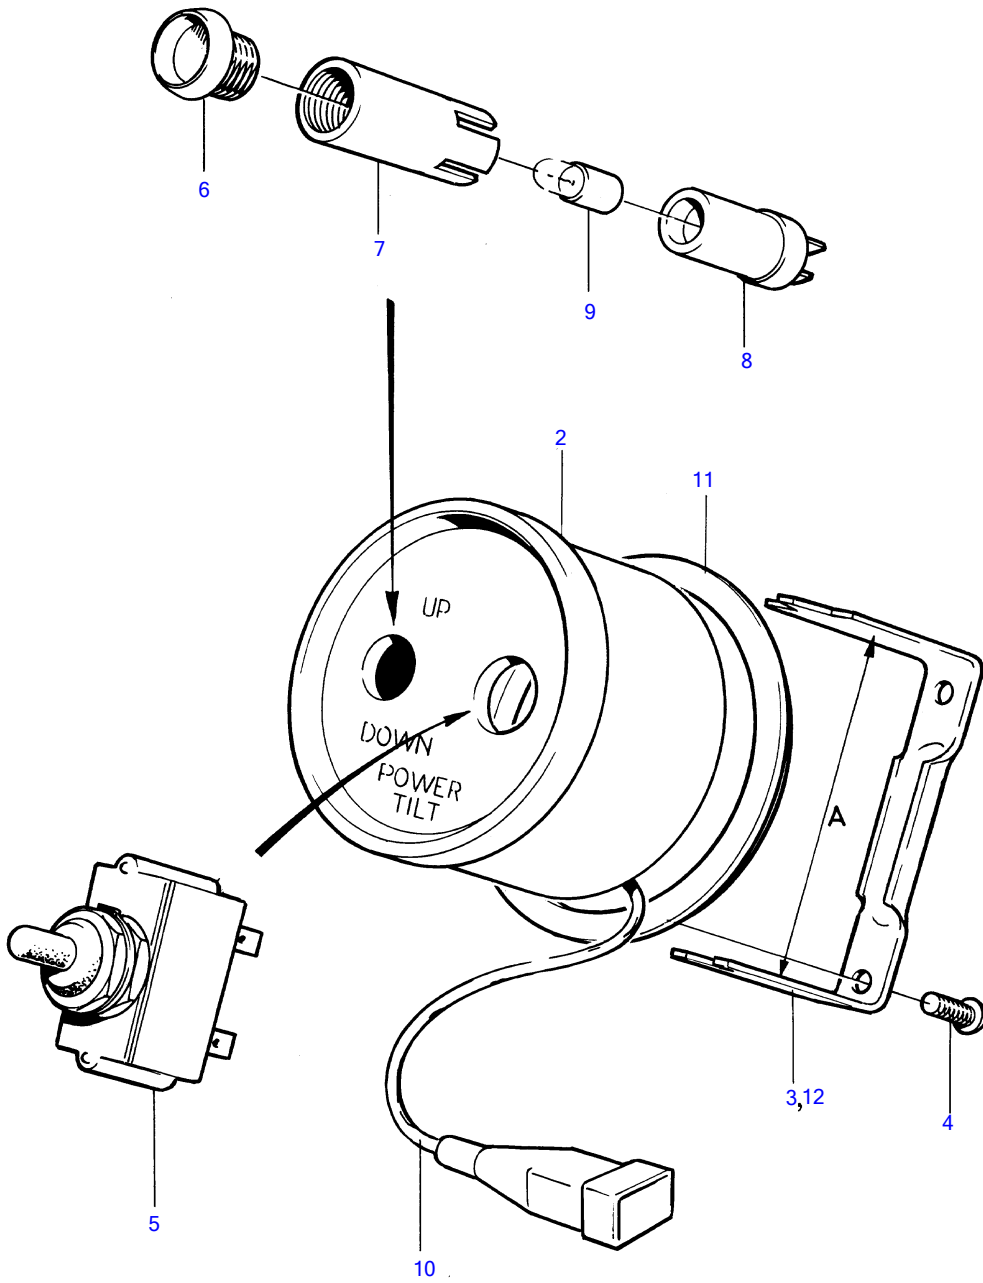

1

4656

AQAD30A

REF	PART NO.	QTY	DESCRIPTION	NOTES
1	850375	1	Instrument panel	12V
2		1	• PANEL	
3	850372	1	• Attaching brace	A = 60 MM
4	944201	2	• Cross recessed screw	
5	814322	1	• Toggle switch	
6	827766	1	• Lens	
7	819350	1	• Sleeve	
8	808175	1	• Lamp socket	
9	19923	1	• Bulb	12V
10	839426	1	• Cable	
			• • CABLES AND CABLE TERMINALS	SEE GROUP 3
11	843603	1	Intermediate ring	ALT, OBSOLETE PART
12	843602	1	Attaching brace	ALT A = 65 MM, OBSOLETE PART