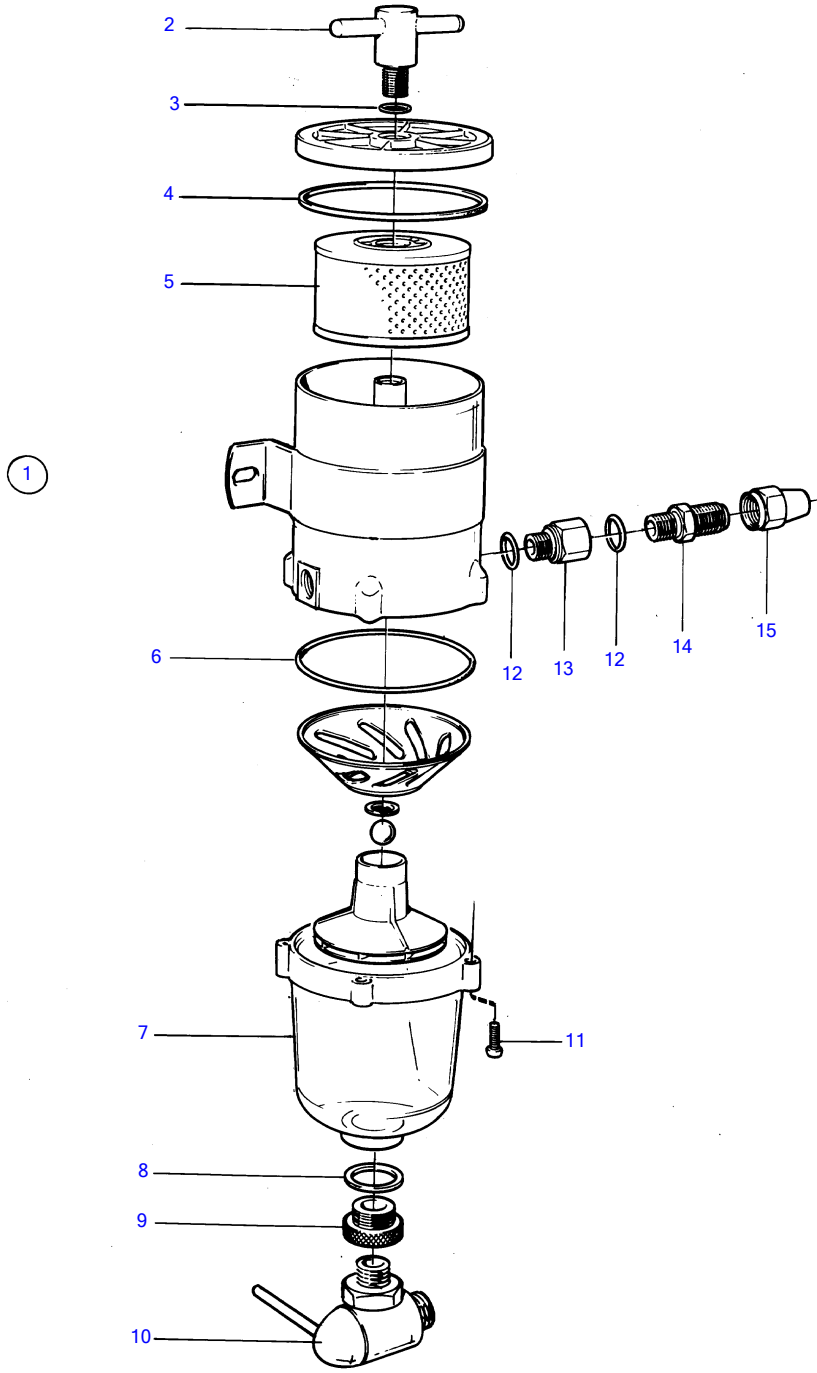

AD30A, AQAD30A, MD30A, TAMD30A, TMD30A

8461

AD30A, AQAD30A, MD30A, TAMD30A, TMD30A

REF	PART NO.	QTY	DESCRIPTION	SEE SEC.	NOTES
1	828958	1	Fuel strainer		
			Bulletin 50-01	50-01-EN	Extra Fuel Filter
2		1	• SCREW		
3		1	• SEAL RING		
4		1	• SEAL RING		
5	828897	1	• Filter insert		
6		1	• SEAL RING		
7		1	• LOWER PART		
8		1	• SEAL RING		
9		1	• NUT		
10		1	• DRAIN COCK		
11		4	• SCREW		
12	858601	4	• O-ring		
13	828937	2	• Nipple		
14	828942	2	• Nipple		
15	954323	2	• Fitting nut		