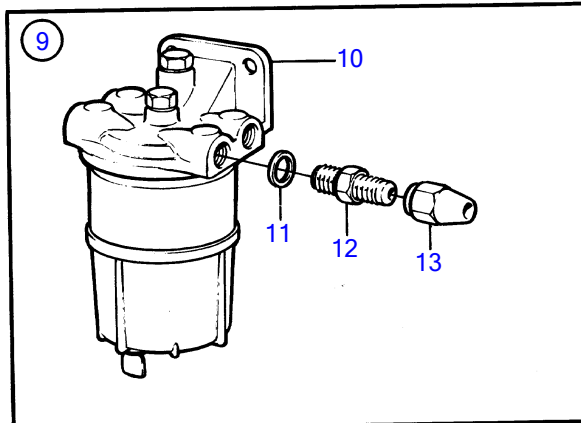

AD30A, AQAD30A, MD30A, TAMD30A, TMD30A

6187

AD30A, AQAD30A, MD30A, TAMD30A, TMD30A

REF	PART NO.	QTY	DESCRIPTION	SEE SEC.	NOTES
1	855117	1	Nipple		1/8"-27 NPTF
	855207	1	Nipple		1/4"-18 NPTF
2	829744	1	Hose connection		5/16"
	855129	1	Hose connection		5/16"
3	831630	1	Fuel hose, L=700mm		1/8"NPTF-1/2"UNF
	834899	1	Fuel hose, L=700mm		1/4"NPTF-5/8"UNF
4	845109	1	Fuel filter		5/16", 3/8"
			Bulletin 50-03	50-03-EN	Extra Fuel/Water Separators, D2010, D22
5	821094	1	• Fuel filter		
			Bulletin 50-03	50-03-EN	Extra Fuel/Water Separators, D2010, D22
6	18817	2	• Gasket		
7	191397	2	• Nipple		5/16"
	941438	2	• Nipple		3/8"
8	954322	2	• Fitting nut		5/16"
	954323	2	• Fitting nut		3/8"
9	833972	1	Water separator		5/16", 3/8"
10	833971	1	• Water separator		
11	957176	2	• Gasket		
12	191397	2	• Nipple		5/16"
	941438	2	• Nipple		3/8"
13	954322	2	• Fitting nut		5/16"
	954323	2	• Fitting nut		3/8"
14	841071	1	Fuel filter		5/16", 3/8"
15	841054	1	• Fuel filter		
16		1	• • HOUSING		
17	841162	1	• • Filter		
18		1	• • COVER		
19	190962	2	• Nipple		5/16"
	954337	2	• Nipple		3/8"
20	954322	2	• Fitting nut		5/16"
	954323	2	• Fitting nut		3/8"
21	827912	1	Fuel pipe		5/16"
			Bulletin P-23-4-3	P-23-4-3-EN	Fuel Line 5/16", Copper Pipe
22	943847	1	• Tube		5/16", L=5000MM
23	954322	3	• Fitting nut		
24	954336	2	• Nipple		
25	954343	1	• Elbow nipple		
26	824599	1	• Tap		
27	951189	15	• Clamp		
28	955139	15	• Cross recessed screw		