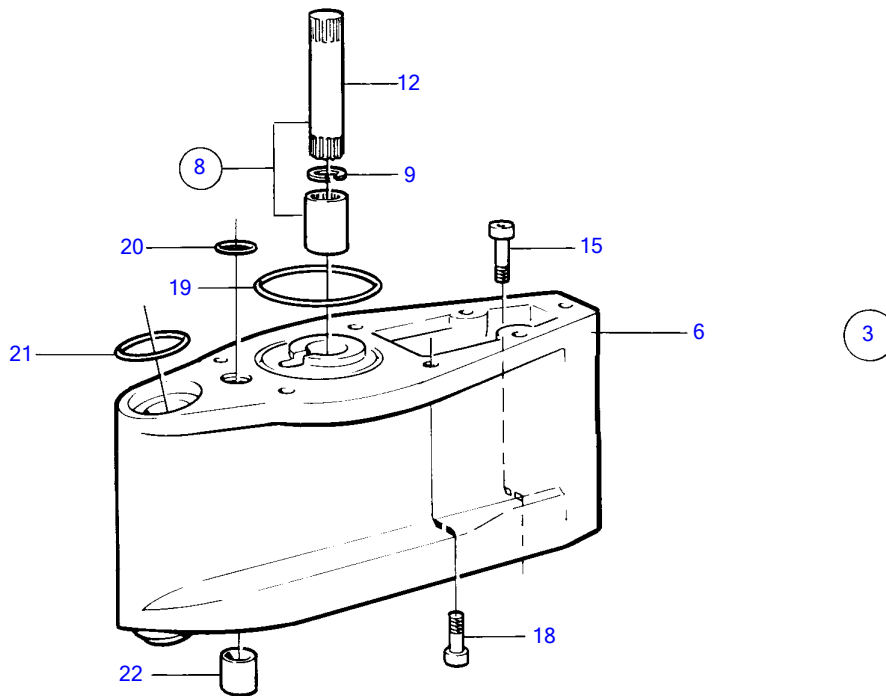

AQAD30A

AQAD30A

REF	PART NO.	QTY	DESCRIPTION	NOTES
3	897830	1	Extension kit	L = 8", OBSOLETE PART
6	897819	1	• Extension	OBSOLETE PART
8	875183	1	• Splined sleeve	
9	914508	1	• • Snap ring	
12	897813	1	• Shaft	OBSOLETE PART
15	941809	3	• Hex. socket screw	
18	941810	4	• Hex. socket screw	
19	925256	1	• O-ring	
20	125017	1	• O-ring	
21	941820	1	• O-ring	
22	897823	1	• Oil pipe	