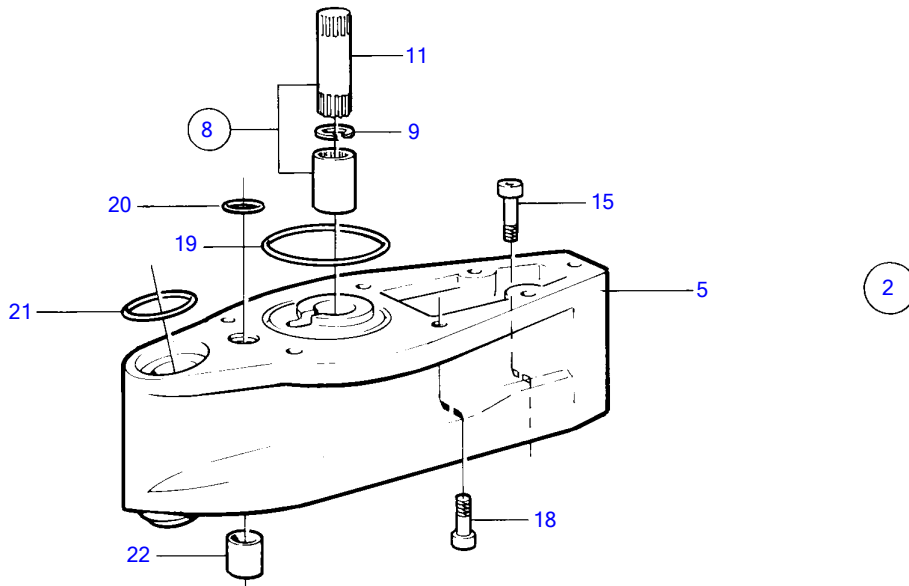

AQAD30A

AQAD30A

REF	PART NO.	QTY	DESCRIPTION	NOTES
3	897830	1	Extension kit	L = 8", OBSOLETE PART
6	897819	1	• Extension	OBSOLETE PART
8	875183	1	• Splined sleeve	
9	914508	1	• • Snap ring	
12	897813	1	• Shaft	OBSOLETE PART
15	941809	3	• Hex. socket screw	
18	941810	4	• Hex. socket screw	
19	925256	1	• O-ring	
20	125017	1	• O-ring	
21	941820	1	• O-ring	
22	897823	1	• Oil pipe	