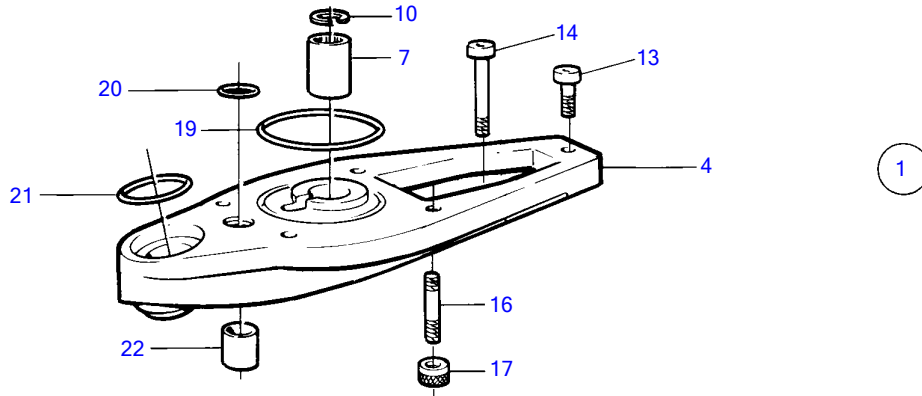

AQAD30A

AQAD30A

REF	PART NO.	QTY	DESCRIPTION	NOTES
3	897830	1	Extension kit	L = 8", OBSOLETE PART
6	897819	1	• Extension	OBSOLETE PART
8	875183	1	• Splined sleeve	
9	914508	1	• • Snap ring	
12	897813	1	• Shaft	OBSOLETE PART
15	941809	3	• Hex. socket screw	
18	941810	4	• Hex. socket screw	
19	925256	1	• O-ring	
20	125017	1	• O-ring	
21	941820	1	• O-ring	
22	897823	1	• Oil pipe	