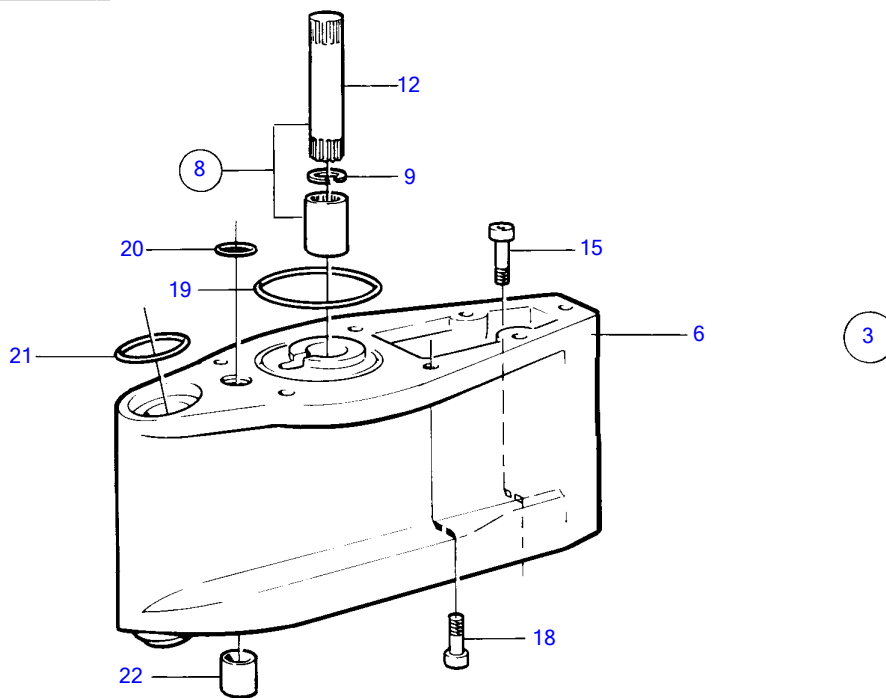

AQAD30A

AQAD30A

REF	PART NO.	QTY	DESCRIPTION	NOTES
1	839548	1	Extension kit	L = 1"
4		1	ADAPTER	
7	814135	1	Splined sleeve	
10	914508	1	Snap ring	
13	941873	1	Hex. socket screw	
14	959448	2	Hex. socket screw	
16	943762	4	Stud	
17	832939	4	Nut	
19	925256	1	O-ring	
20	125017	1	O-ring	
21	941820	1	O-ring	
22	897823	1	Oil pipe	