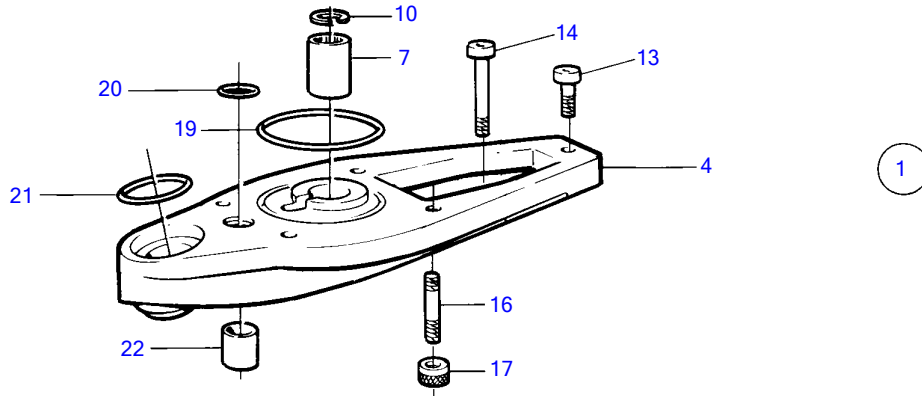

AQAD30A

AQAD30A

REF	PART NO.	QTY	DESCRIPTION	NOTES
1	839548	1	Extension kit	L = 1"
4		1	ADAPTER	
7	814135	1	Splined sleeve	
10	914508	1	Snap ring	
13	941873	1	Hex. socket screw	
14	959448	2	Hex. socket screw	
16	943762	4	Stud	
17	832939	4	Nut	
19	925256	1	O-ring	
20	125017	1	O-ring	
21	941820	1	O-ring	
22	897823	1	Oil pipe	