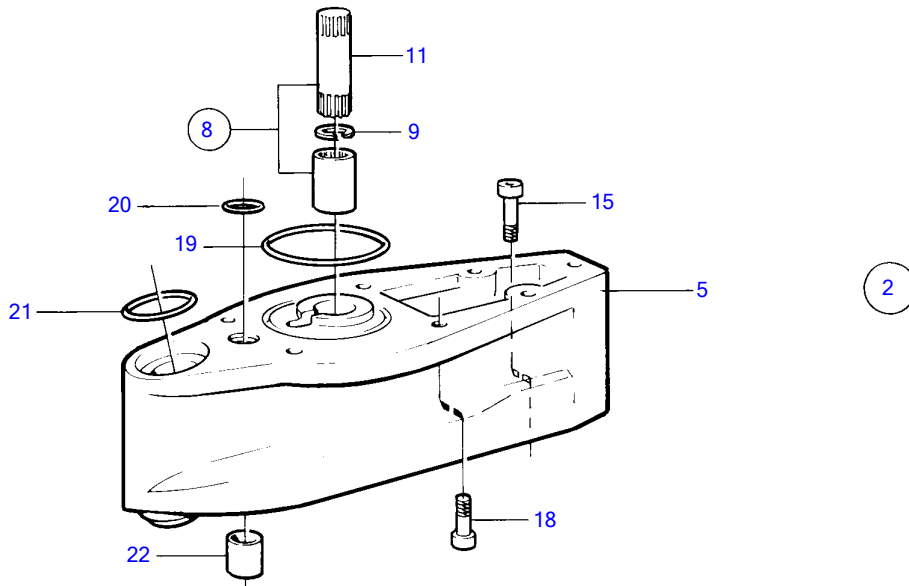

AQAD30A

AQAD30A

REF	PART NO.	QTY	DESCRIPTION	NOTES
1	839548	1	Extension kit	L = 1"
4		1	ADAPTER	
7	814135	1	Splined sleeve	
10	914508	1	Snap ring	
13	941873	1	Hex. socket screw	
14	959448	2	Hex. socket screw	
16	943762	4	Stud	
17	832939	4	Nut	
19	925256	1	O-ring	
20	125017	1	O-ring	
21	941820	1	O-ring	
22	897823	1	Oil pipe	