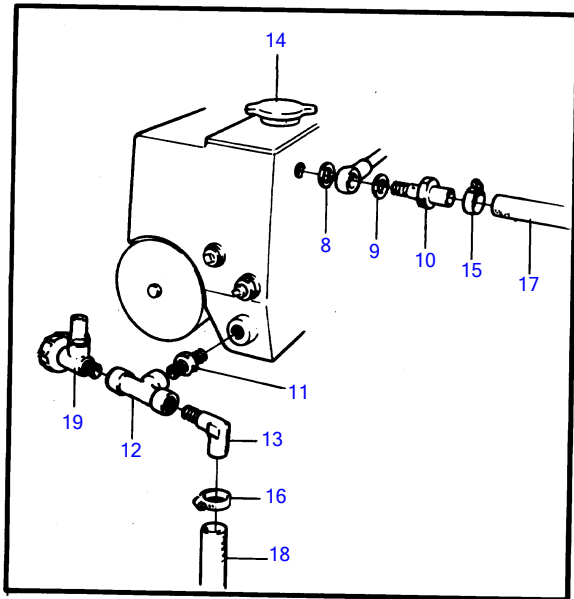

AD30A, AQAD30A, MD30A, TAMD30A, TMD30A

1

2

8354

AD30A, AQAD30A, MD30A, TAMD30A, TMD30A

REF	PART NO.	QTY	DESCRIPTION	NOTES
1	838329	1	Expansion tank kit	OBSOLETE PART
2	846172	1	• Expansion tank	
3	836268	2	• • Plug	
4	843759	1	• • Expansion tank	
5	844624	1	• Pressure cap	
6	843260	1	• Bracket	
7	843266	1	• Clamp	
8	907132	1	• Gasket	
9	947282	1	• Gasket	
10	838437	1	• Hose coupling	OBSOLETE PART
11	943089	1	• Nipple	WHEN HOT WATER OUTLET IS INSTALLED.
12	838434	1	• T-pipe	WHEN HOT WATER OUTLET IS INSTALLED., OBSOLETE PART
13	961607	1	• Hose nipple	
14	845587	1	• Filler cap	
15	961663	2	• Hose clamp	
16	961665	2	• Hose clamp	
17	943366	X	Rubber hose	
18	952969	X	Hose	
19		1	COCK	WHEN HOT WATER OUTLET IS INSTALLED.