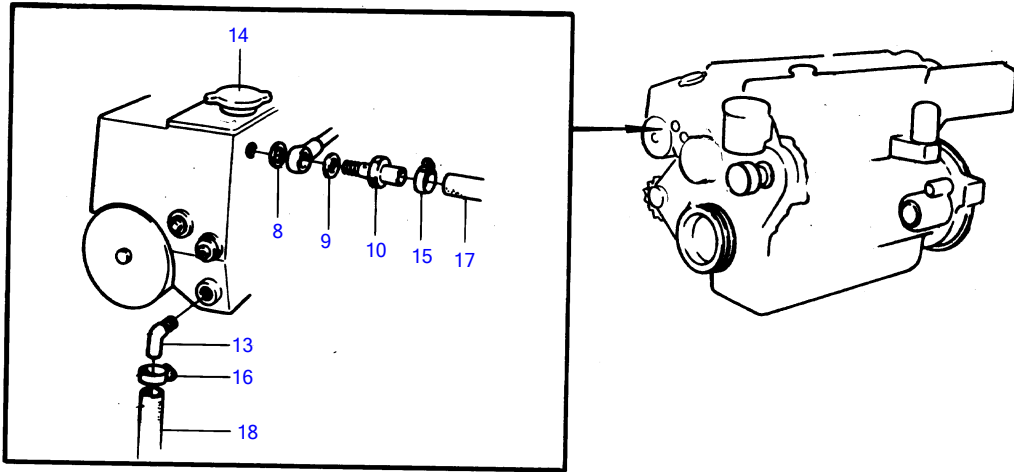

AD30A, AQAD30A, MD30A, TAMD30A, TMD30A

1

2

8354

AD30A, AQAD30A, MD30A, TAMD30A, TMD30A

REF	PART NO.	QTY	DESCRIPTION	NOTES
1	838329	1	Expansion tank kit	OBSOLETE PART
2	846172	1	• Expansion tank	
3	836268	2	• • Plug	
4	843759	1	• • Expansion tank	
5	844624	1	• Pressure cap	
6	843260	1	• Bracket	
7	843266	1	• Clamp	
8	907132	1	• Gasket	
9	947282	1	• Gasket	
10	838437	1	• Hose coupling	OBSOLETE PART
11	943089	1	• Nipple	WHEN HOT WATER OUTLET IS INSTALLED.
12	838434	1	• T-pipe	WHEN HOT WATER OUTLET IS INSTALLED., OBSOLETE PART
13	961607	1	• Hose nipple	
14	845587	1	• Filler cap	
15	961663	2	• Hose clamp	
16	961665	2	• Hose clamp	
17	943366	X	Rubber hose	
18	952969	X	Hose	
19		1	COCK	WHEN HOT WATER OUTLET IS INSTALLED.