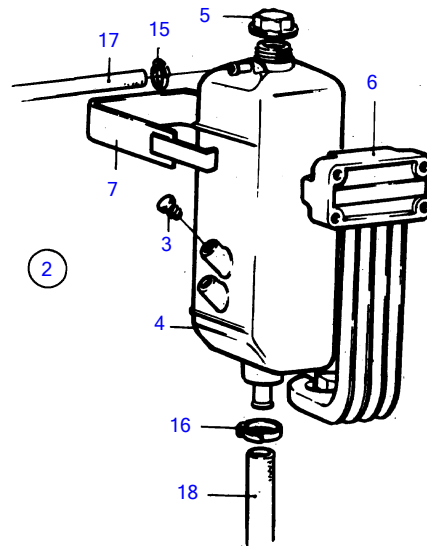

AD30A, AQAD30A, MD30A, TAMD30A, TMD30A

1

2

8354

AD30A, AQAD30A, MD30A, TAMD30A, TMD30A

REF	PART NO.	QTY	DESCRIPTION	NOTES
1	838329	1	Expansion tank kit	OBSOLETE PART
2	846172	1	• Expansion tank	
3	836268	2	• • Plug	
4	843759	1	• • Expansion tank	
5	844624	1	• Pressure cap	
6	843260	1	• Bracket	
7	843266	1	• Clamp	
8	907132	1	• Gasket	
9	947282	1	• Gasket	
10	838437	1	• Hose coupling	OBSOLETE PART
11	943089	1	• Nipple	WHEN HOT WATER OUTLET IS INSTALLED.
12	838434	1	• T-pipe	WHEN HOT WATER OUTLET IS INSTALLED., OBSOLETE PART
13	961607	1	• Hose nipple	
14	845587	1	• Filler cap	
15	961663	2	• Hose clamp	
16	961665	2	• Hose clamp	
17	943366	X	Rubber hose	
18	952969	X	Hose	
19		1	COCK	WHEN HOT WATER OUTLET IS INSTALLED.