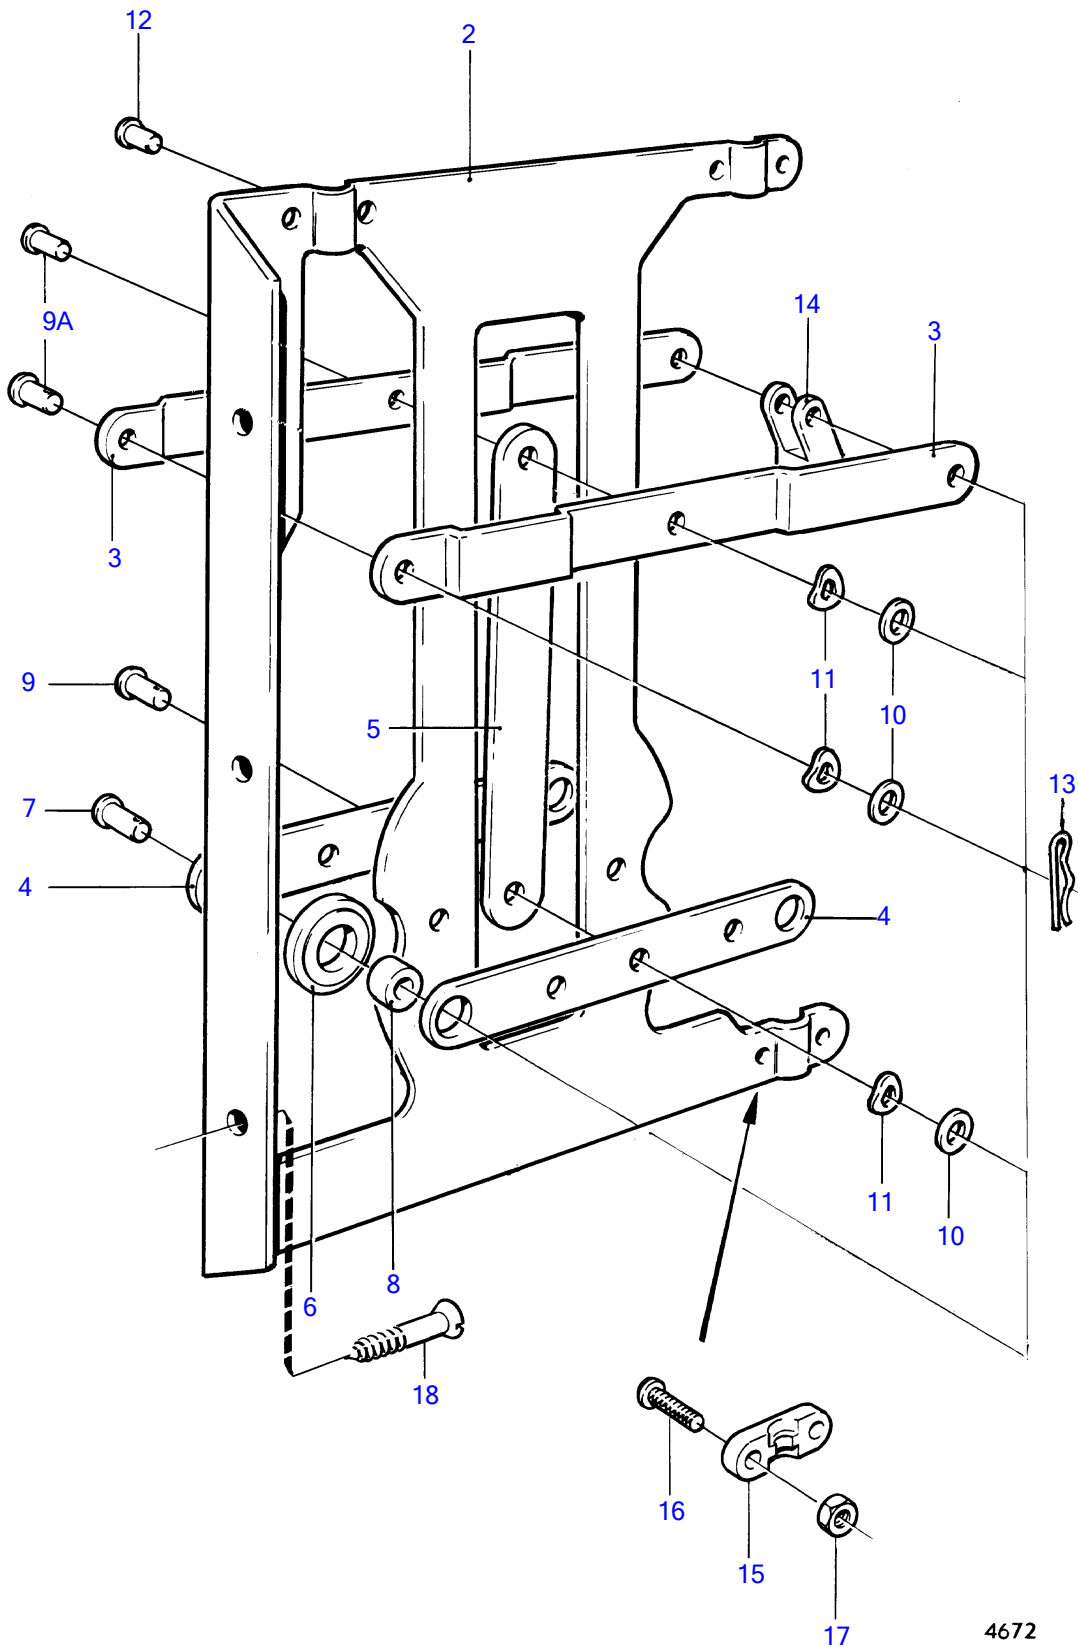

AD30A, AQAD30A, MD30A, TAM30A, TMD30A

1

4672

AD30A, AQAD30A, MD30A, TAMD30A, TMD30A

REF	PART NO.	QTY	DESCRIPTION	NOTES
1	828164	1	Connection plate	
2		1	• HOUSING	
3		2	• Lever	
4		2	• Lever	
5		1	• Lever	
6	828180	2	• Roller	
7	828183	2	• Split pin	
8	828178	2	• Bushing	
9	850358	1	• Clevis pin	L = 9 MM, OBSOLETE PART
9A	828177	2	• Clevis pin	L = 12 MM, OBSOLETE PART
10	940191	3	• Washer	
11	61544	3	• Spring washer	OBSOLETE PART
12	828182	1	• Clevis pin	
13	664822	6	• Split pin	(907824)
14	850452	3	• Fork	
15	850361	3	• Cable attachment	
16	956078	6	• Cross recessed screw	
17	955780	6	• Hexagon nut	
18	905448	3	• Screw	EARLY TYPE (905447), OBSOLETE PART