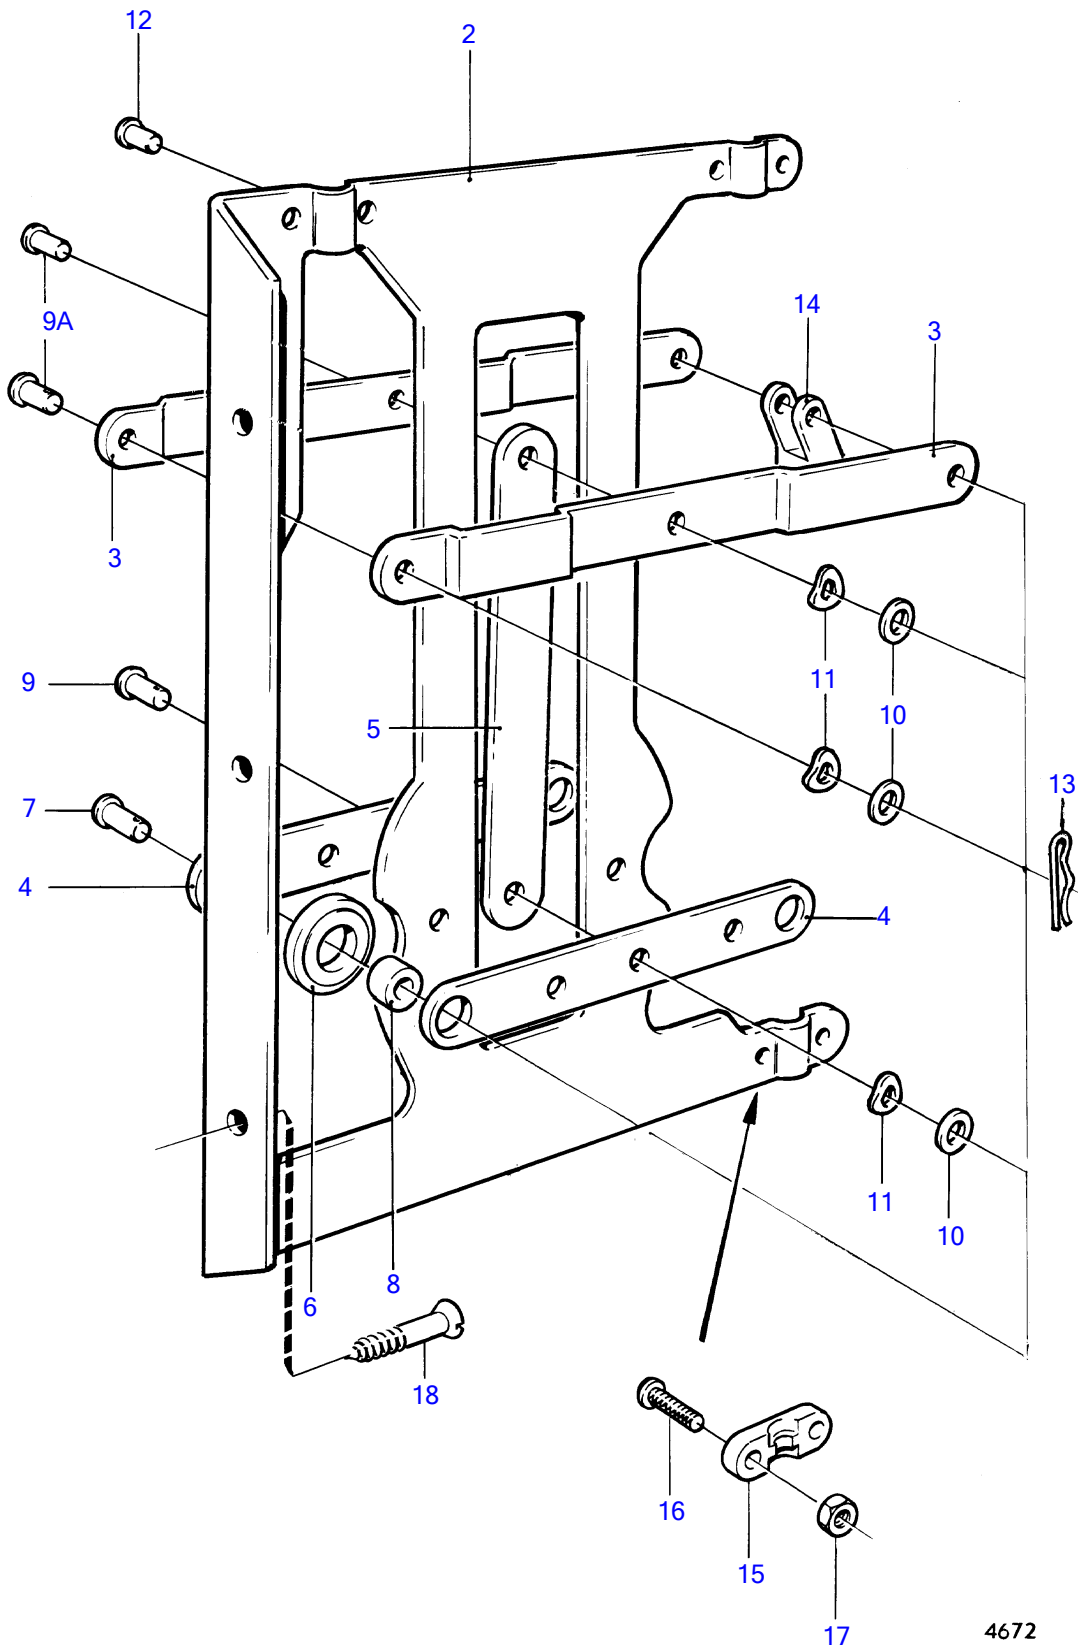

AD30A, AQAD30A, MD30A, TAMD30A, TMD30A

1

4672

AD30A, AQAD30A, MD30A, TAMD30A, TMD30A

REF	PART NO.	QTY	DESCRIPTION	NOTES
1	828164	1	Connection plate	
2		1	• HOUSING	
3		2	• Lever	
4		2	• Lever	
5		1	• Lever	
6	828180	2	• Roller	
7	828183	2	• Split pin	
8	828178	2	• Bushing	
9	850358	1	• Clevis pin	L = 9 MM, OBSOLETE PART
9A	828177	2	• Clevis pin	L = 12 MM, OBSOLETE PART
10	940191	3	• Washer	
11	61544	3	• Spring washer	OBSOLETE PART
12	828182	1	• Clevis pin	
13	664822	6	• Split pin	(907824)
14	850452	3	• Fork	
15	850361	3	• Cable attachment	
16	956078	6	• Cross recessed screw	
17	955780	6	• Hexagon nut	
18	905448	3	• Screw	EARLY TYPE (905447), OBSOLETE PART