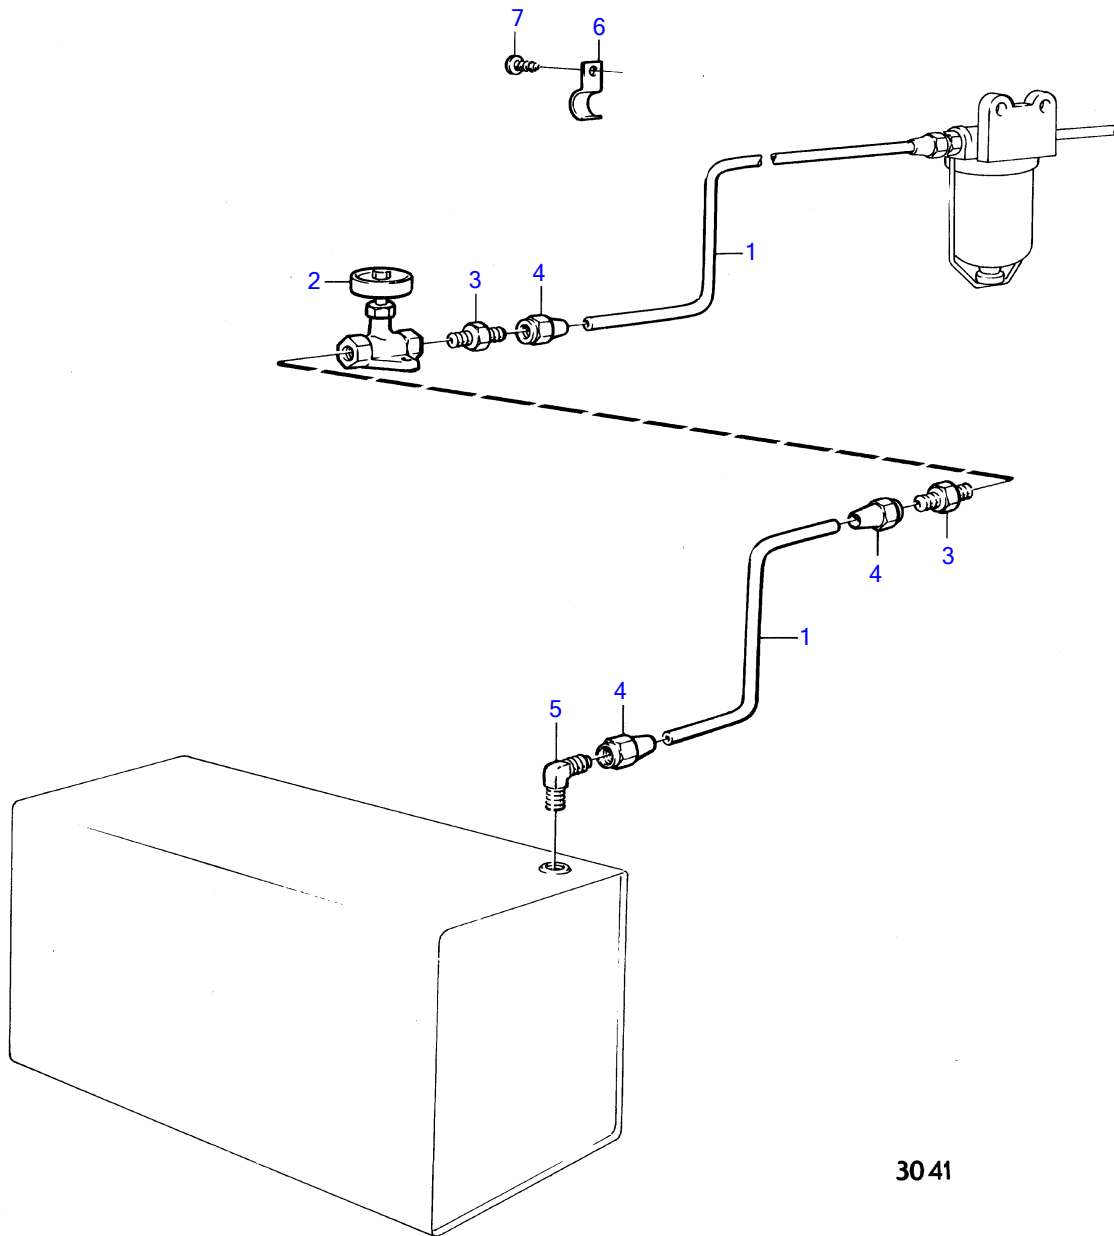

AD30A, AQAD30A, MD30A, TAMD30A, TMD30A

3041

AD30A, AQAD30A, MD30A, TAMD30A, TMD30A

REF	PART NO.	QTY	DESCRIPTION	SEE SEC.	NOTES
1	954305	X	Tube		
			Bulletin P-23-4-3	P-23-4-3-EN	Fuel Line 5/16", Copper Pipe
2	824599	1	Tap		
3	954336	2	Nipple		
4	954322	3	Fitting nut		
5	954343	1	Elbow nipple		
6	951189	X	Clamp		
7	955139	X	Cross recessed screw		