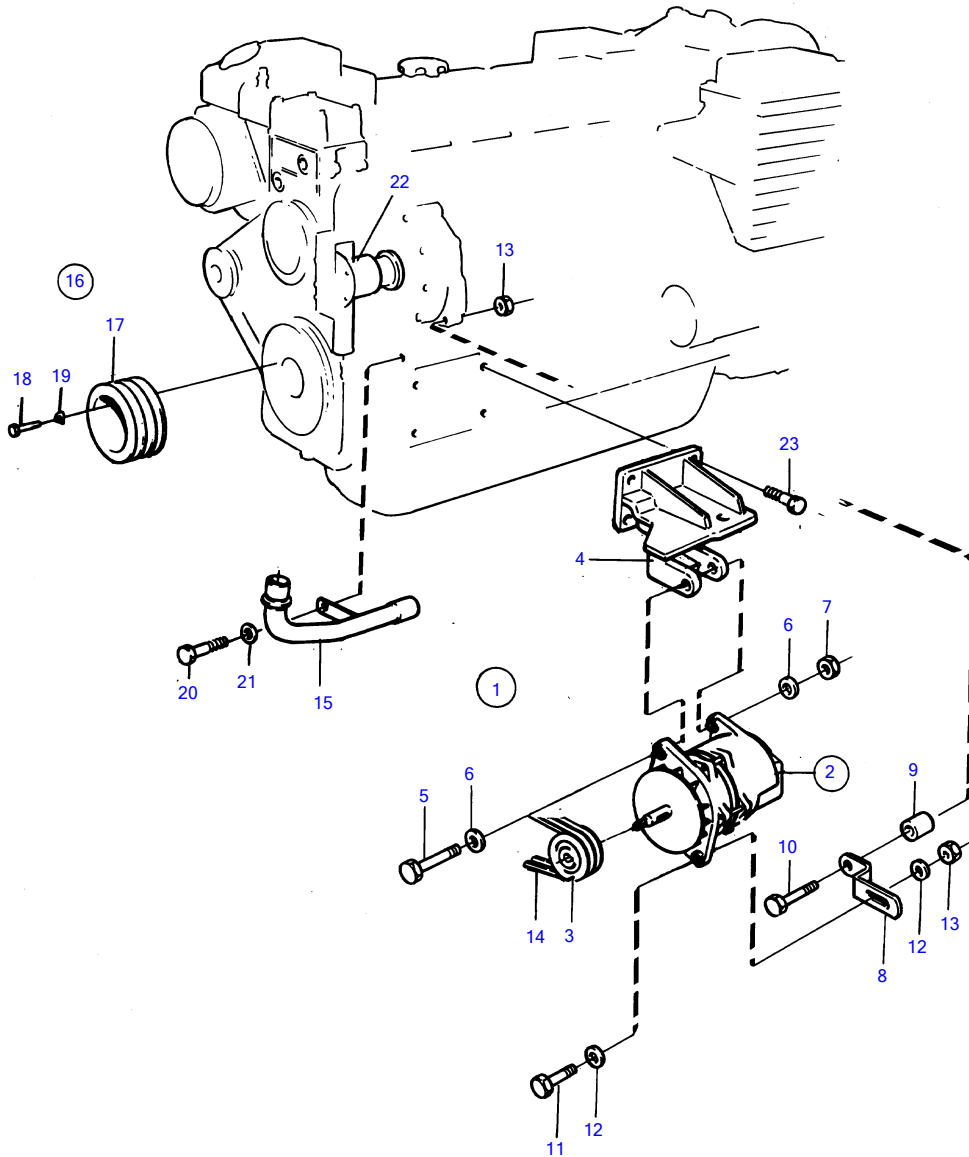

AD30A, AQAD30A, MD30A, TAM30A, TMD30A

8437

AD30A, AQAD30A, MD30A, TAMD30A, TMD30A

REF	PART NO.	QTY	DESCRIPTION	NOTES
1	858573	1	Alternator kit	
2	849747	1	• Alternator	12V,130A
	3803577	1	• Alternator, exch	12V,130A
3	858191	1	• Pulley	
4	858627	1	• Bracket	OBSOLETE PART
5	955358	1	• Hexagon screw	
6	955897	2	• Washer	
7	955784	1	• Hexagon nut	
8	846831	1	• Tensioner	
9	845988	1	• Spacer sleeve	
10	965188	1	• Flange screw	
11	955319	2	• Hexagon screw	
12	960143	4	• Washer	
13	945409	3	• Flange nut	
14	958539	1	• V-belt	
15	858240	1	• Coolant pipe	OBSOLETE PART
16	858257	1	• Belt pulley kit	
17	838596	1	• • Pulley	
18	955301	6	• • Hexagon screw	
19	941907	6	Spring washer	SEE GROUP 2A
20		1	SCREW	SEE GROUP 2A
21		1	WASHER	SEE GROUP 2A
22		1	SEA WATER PUMP	SEE GROUP 2B
23		4	SCREW	SEE GROUP 2A