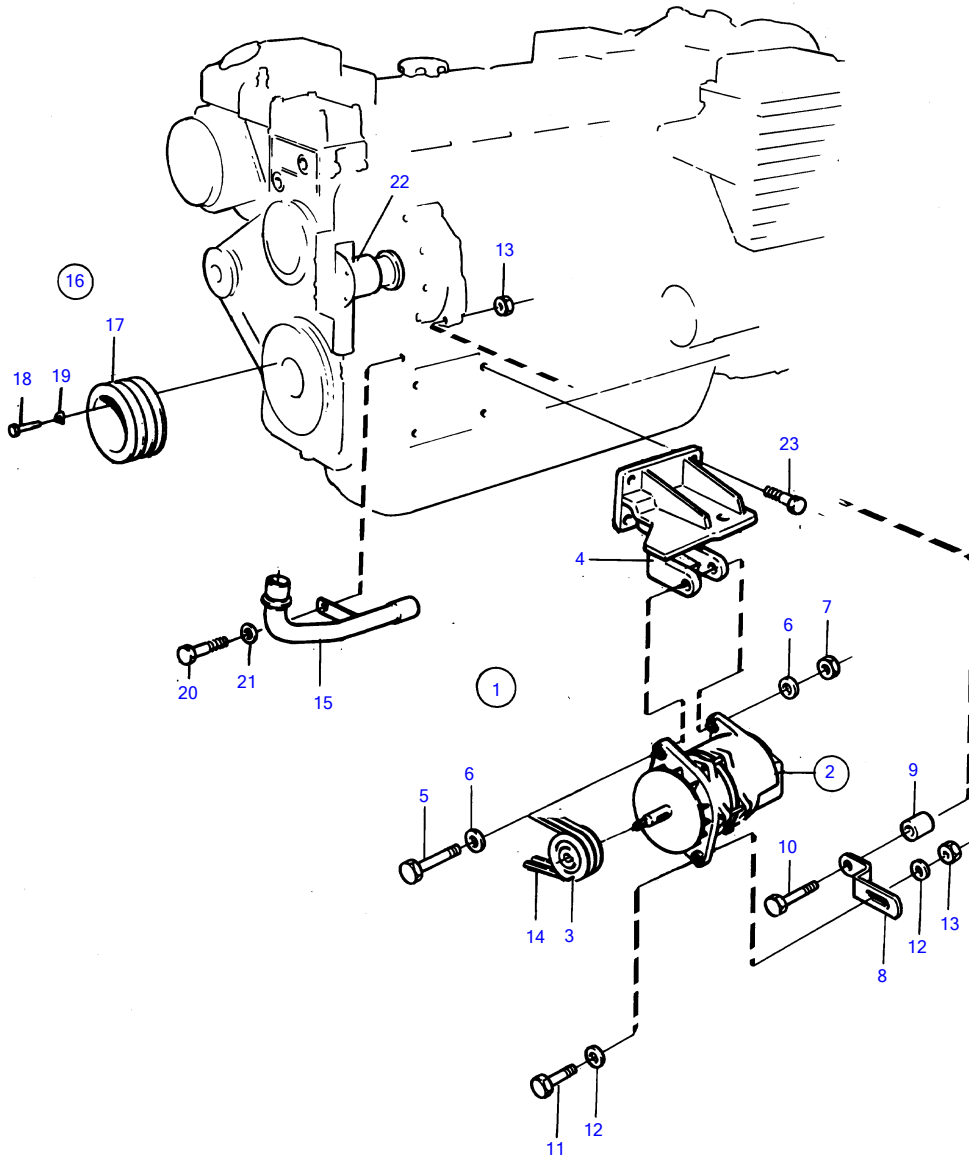

AD30A, AQAD30A, MD30A, TAM30A, TMD30A

8437

AD30A, AQAD30A, MD30A, TAMD30A, TMD30A

REF	PART NO.	QTY	DESCRIPTION	NOTES
1	858572	1	Alternator kit	
2	849748	1	• Alternator	24V,100A
	3803499	1	• Alternator, exch, exch • COMPS NOT SPEC. • COMPS NOT SPEC.	24V,100A
3	858191	1	• Pulley	
4	858627	1	• Bracket	OBSOLETE PART
5	955358	1	• Hexagon screw	
6	955897	2	• Washer	
7	955784	1	• Hexagon nut	
8	846831	1	• Tensioner	
9	845988	1	• Spacer sleeve	
10	965188	1	• Flange screw	
11	955319	2	• Hexagon screw	
12	960143	4	• Washer	
13	945409	3	• Flange nut	
14	958539	1	• V-belt	
15	858240	1	• Coolant pipe	OBSOLETE PART
16	858257	1	• Belt pulley kit	
17	838596	1	• • Pulley	
18	955301	6	• • Hexagon screw	
19	941907	6	Spring washer	SEE GROUP 2A
20		1	SCREW	SEE GROUP 2A
21		1	WASHER	SEE GROUP 2A
22		1	SEA WATER PUMP	SEE GROUP 2B
23		4	SCREW	SEE GROUP 2A