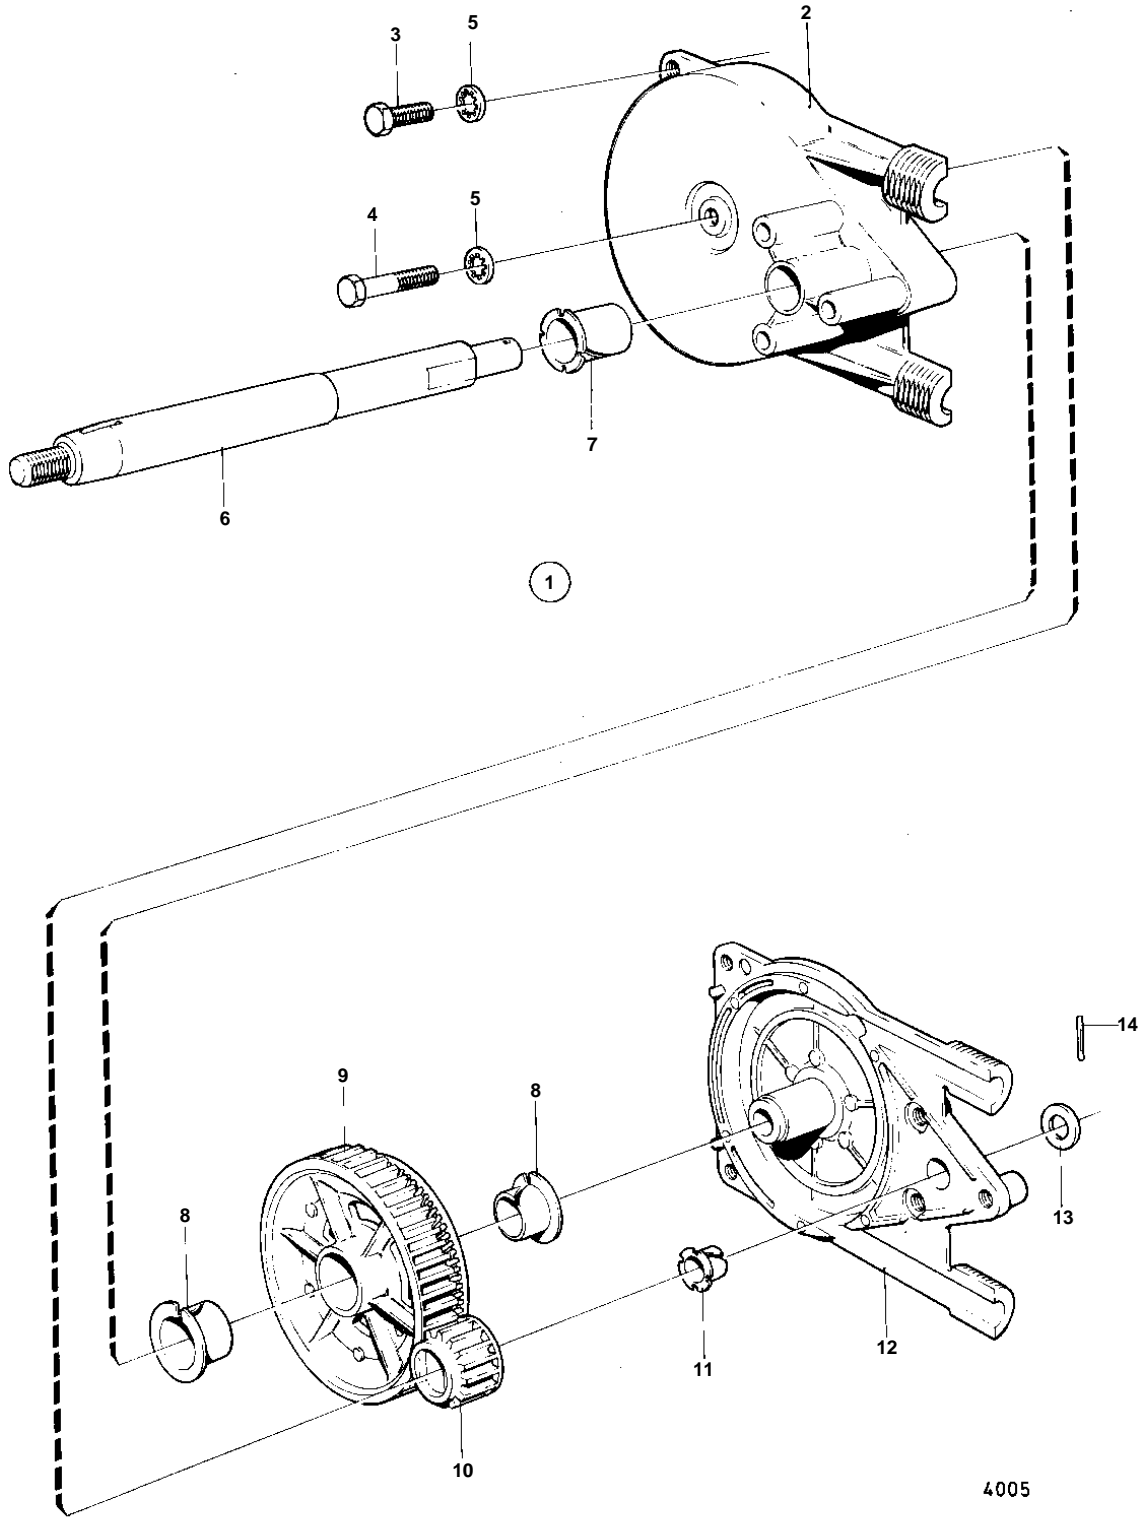

COMMON

COMMON

REF	PART NO.	QTY	DESCRIPTION
1		1	STEERING HEAD
2		1	· HOUSING
3	955513	2	· Screw
4	940158	1	· Screw
5	940155	3	· Lock washer
6		1	· SHAFT
7	828156	1	· Bushing
8	828155	2	· Bushing
9		1	· GEAR
10		1	· GEAR
11	828154	1	· Bushing
12		1	· HOUSING
13	955899	1	· Washer
14	907849	1	· Cotter pin