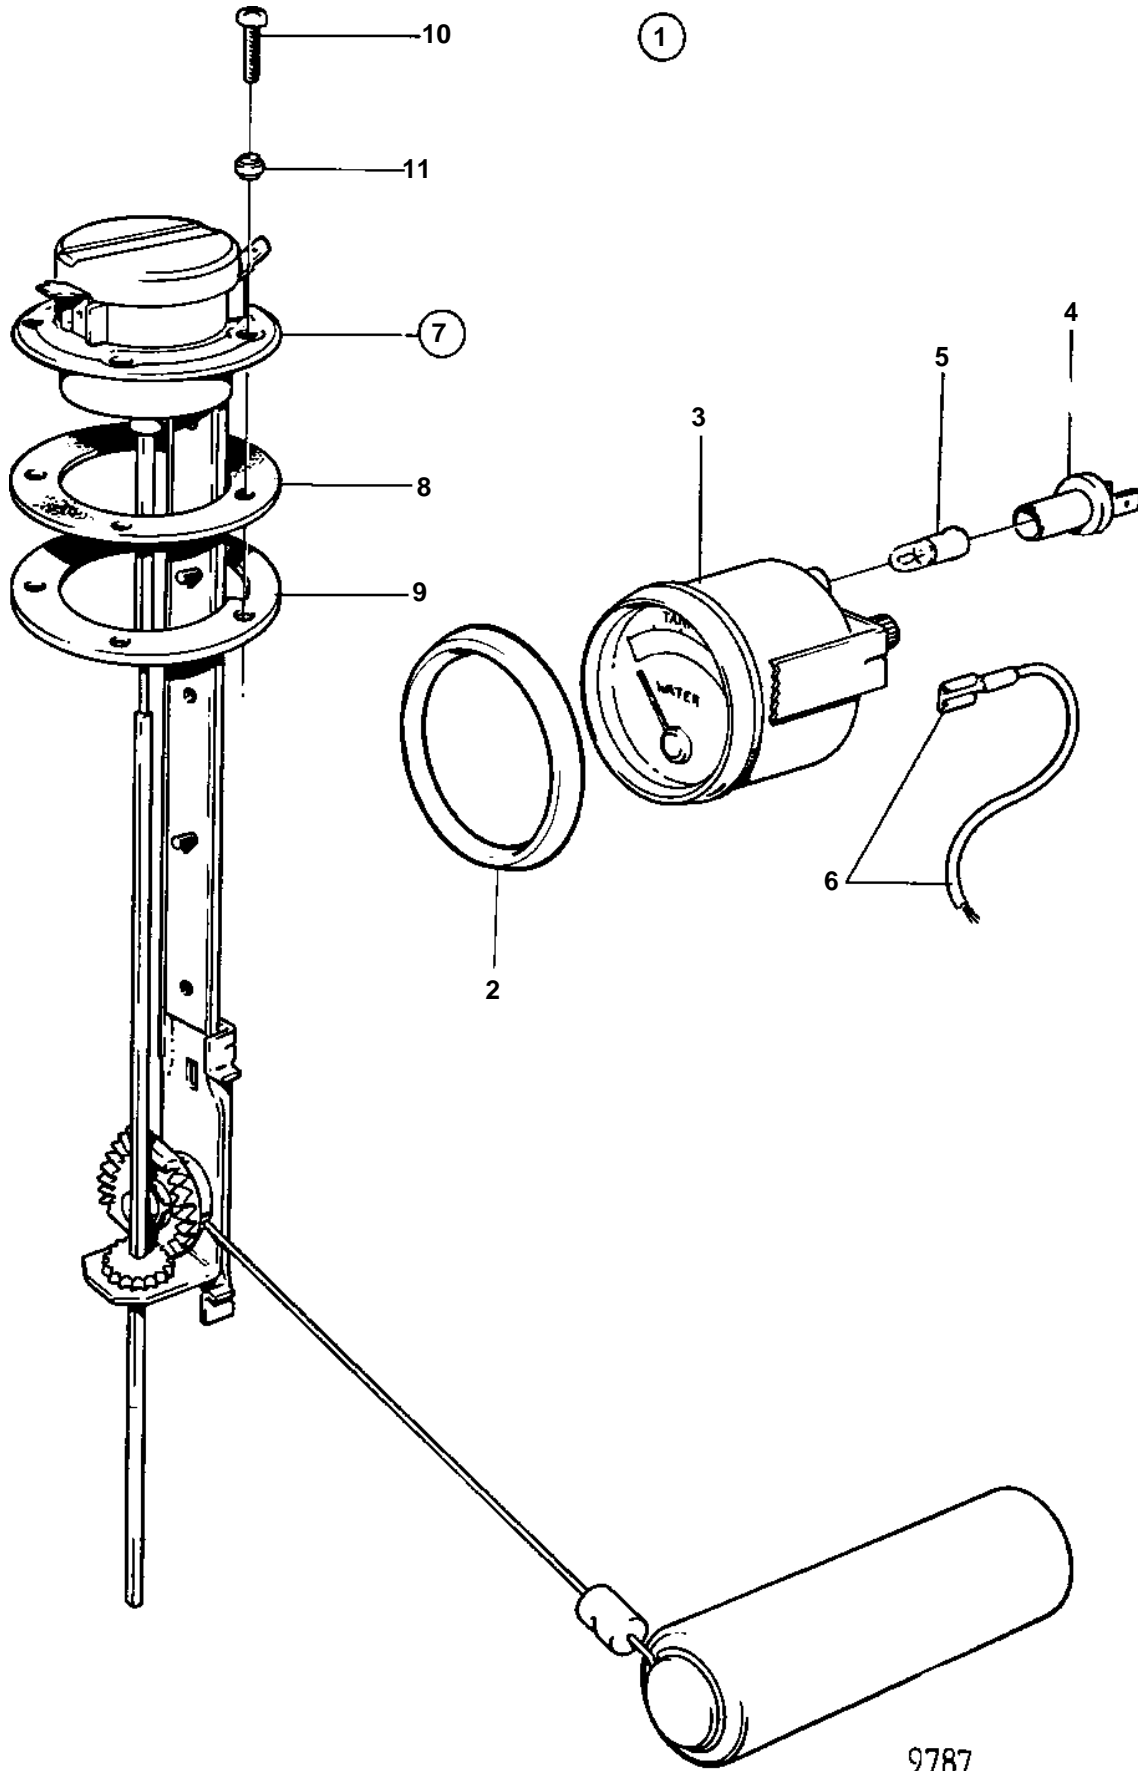

COMMON

**COMMON**

REF	PART NO.	QTY	DESCRIPTION	NOTES
1	858881	1	Tank gauge kit	12V REPL BY 1140462. WHITE COLOURED DECOR STRIPE.
2	858643	1	• Front ring	
3	863942	1	• Water level gauge	(828635)
4	863945	2	• • Bulb socket	FOR INSTRUMENTS OF EARLY TYPE SHOULD WHITE BULB 19923 AND BULB HOLDER 808175 BE INSTALLED.
5	863946	2	• • Bulb	RED. FOR INSTRUMENTS OF EARLY TYPE SHOULD WHITE BULB 19923 AND BULB HOLDER 808175 BE INSTALLED.
6		X	• CABLES AND TERMINALS	SEE GROUP 3
7	834389	1	• Sender	
8	89865	1	• • Gasket	
9	834480	1	• • Flange	
10	956078	4	• • Screw	L = 16 MM
	956081	1	• • Screw	L = 25 MM
11	834481	5	• • Gasket	