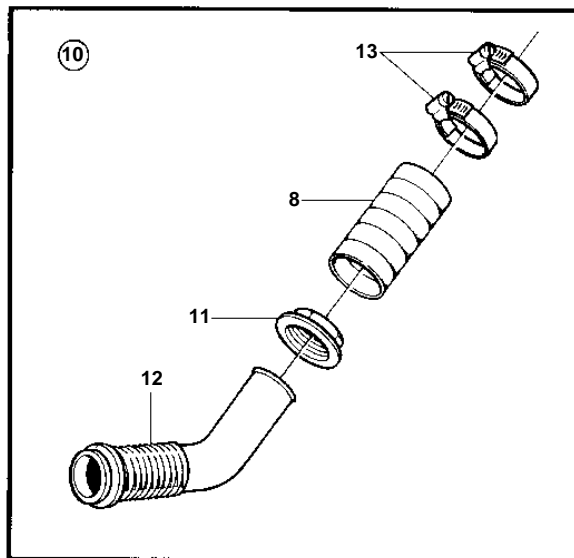

COMMON

**WATER COOLED EXHAUST MUFFLER WITH INSTALLATION
COMPONENTS: 838327**

090

COMMON

REF	PART NO.	QTY	DESCRIPTION	NOTES
1	838327	1	Muffler	2003T,2003TB
2		1	· COVER	
3	961678	4	· Hose clamp	
4	828060	1	· Hose	
5		1	· COVER	
6	828061	2	· Bracket	
7	961672	X	Clamp	
8	828465	X	Exhaust hose	
9	828255	1	Riser	45%Z9
10	831781	1	Hull fitting	
11	827876	1	· Nut	
12	828695	1	· Hull fitting	
13	961673	4	· Clamp	