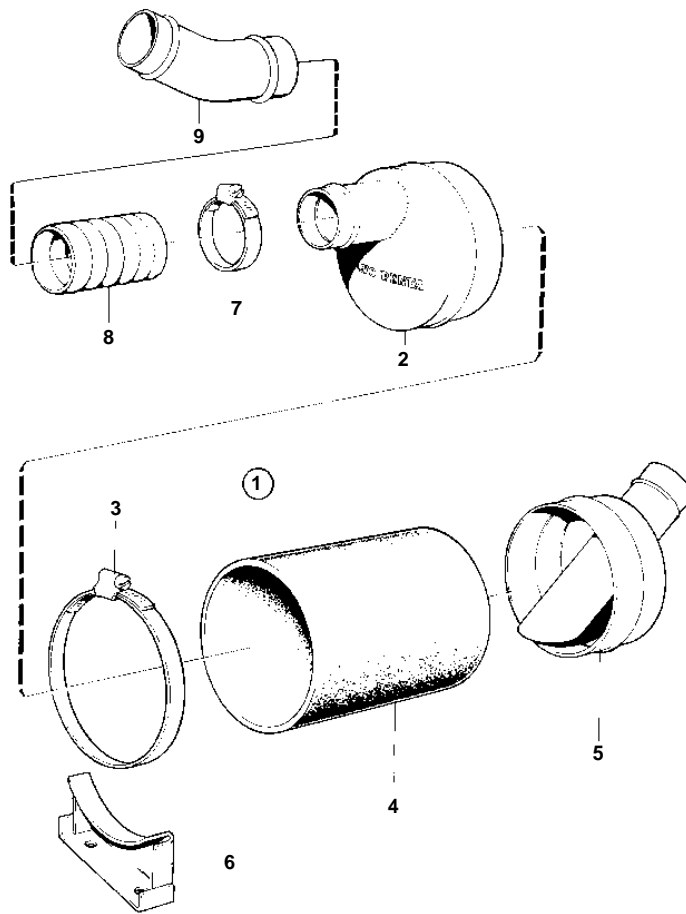

COMMON

**WATER COOLED EXHAUST MUFFLER WITH INSTALLATION
COMPONENTS: 838327**

090

COMMON

REF	PART NO.	QTY	DESCRIPTION	NOTES
1	838327	1	Muffler	2003T,2003TB
2		1	· COVER	
3	961678	4	· Hose clamp	
4	828060	1	· Hose	
5		1	· COVER	
6	828061	2	· Bracket	
7	961672	X	Clamp	
8	828465	X	Exhaust hose	
9	828255	1	Riser	45%Z9
10	831781	1	Hull fitting	
11	827876	1	· Nut	
12	828695	1	· Hull fitting	
13	961673	4	· Clamp	