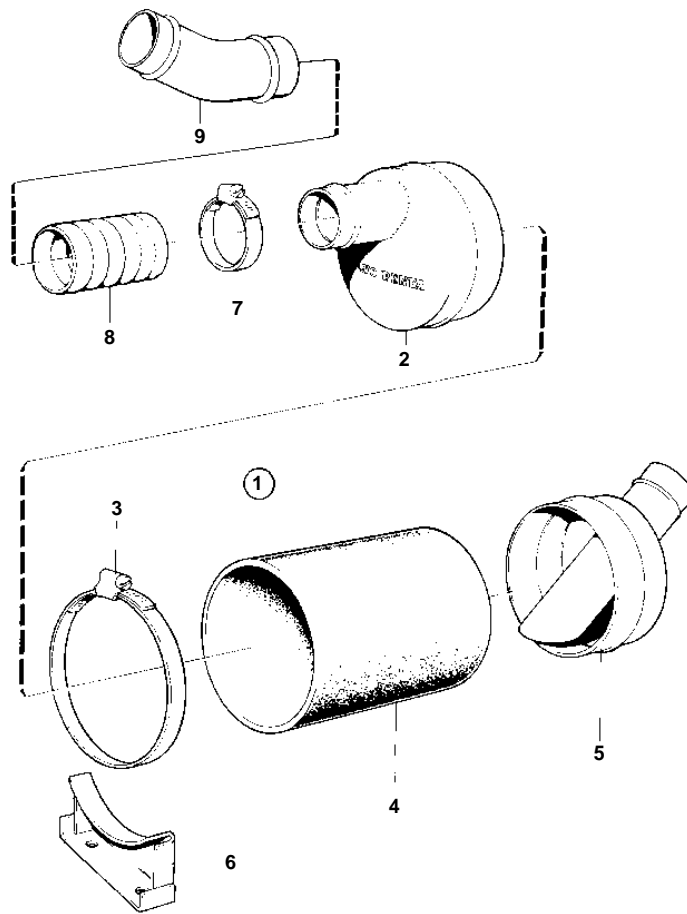

COMMON

**WATER COOLED EXHAUST MUFFLER WITH INSTALLATION
COMPONENTS: 828064**

090

COMMON

REF	PART NO.	QTY	DESCRIPTION	NOTES
1	828064	1	Muffler	
2		1	· COVER	
3	961678	4	· Hose clamp	
4	828059	1	· Hose	
5		1	· COVER	
6	828061	2	· Bracket	
7	961671	X	Hose clamp	
8	828463	X	Exhaust hose	
9	828256	1	Riser	45%Z9
10	833738	1	Hull fitting	
11	827877	1	· Nut	
12	828694	1	· Hull fitting	
13	961672	2	· Clamp	