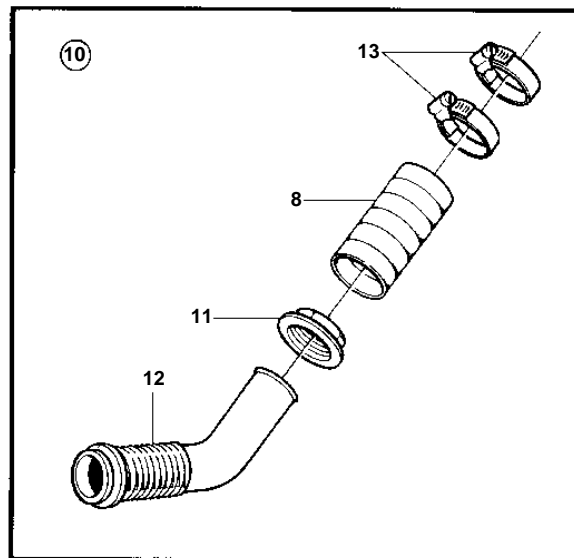

COMMON

**WATER COOLED EXHAUST MUFFLER WITH INSTALLATION
COMPONENTS: 828064**

090

COMMON

REF	PART NO.	QTY	DESCRIPTION	NOTES
1	828064	1	Muffler	
2		1	· COVER	
3	961678	4	· Hose clamp	
4	828059	1	· Hose	
5		1	· COVER	
6	828061	2	· Bracket	
7	961671	X	Hose clamp	
8	828463	X	Exhaust hose	
9	828256	1	Riser	45%Z9
10	833738	1	Hull fitting	
11	827877	1	· Nut	
12	828694	1	· Hull fitting	
13	961672	2	· Clamp	