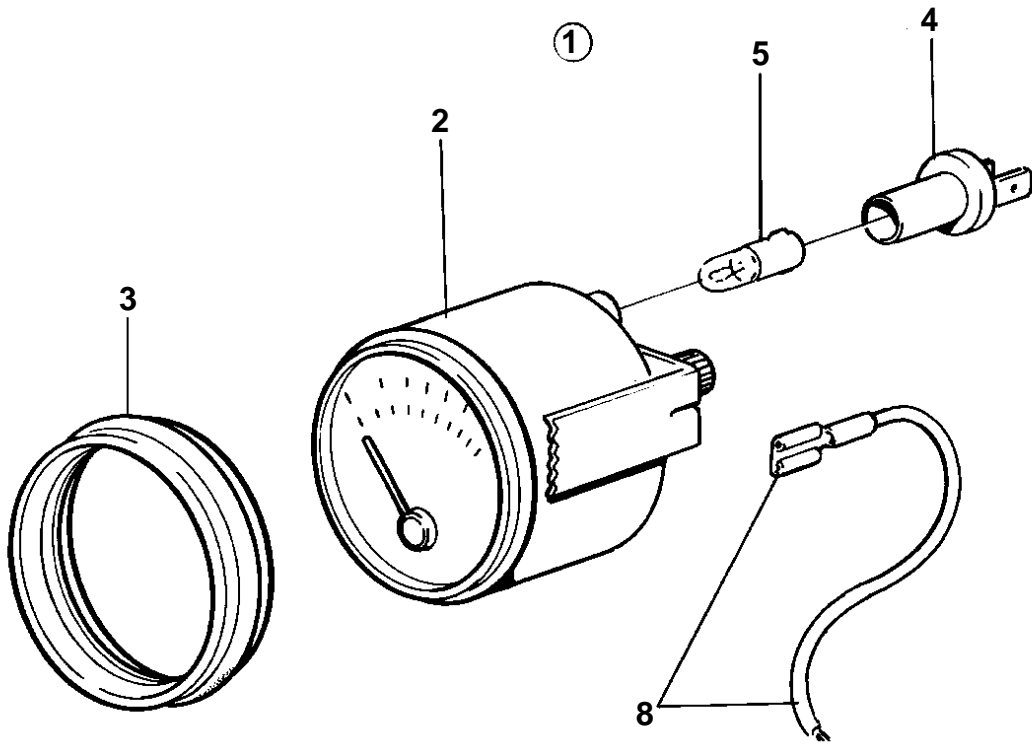

COMMON

8284

COMMON

REF	PART NO.	QTY	DESCRIPTION	NOTES
1	858883	1	Temperature gauge ki	WHITE COLOURED DECOR STRIPE.
2	828612	1	• Thermometer	
3	858643	1	• Front ring	
4	808175	1	• Bulb socket	
5	19923	1	• Bulb	
6	840345	1	• Temperature sensor	
7	947624	1	• Gasket	
8	858449	1	• Cable kit	SEE GROUP 3