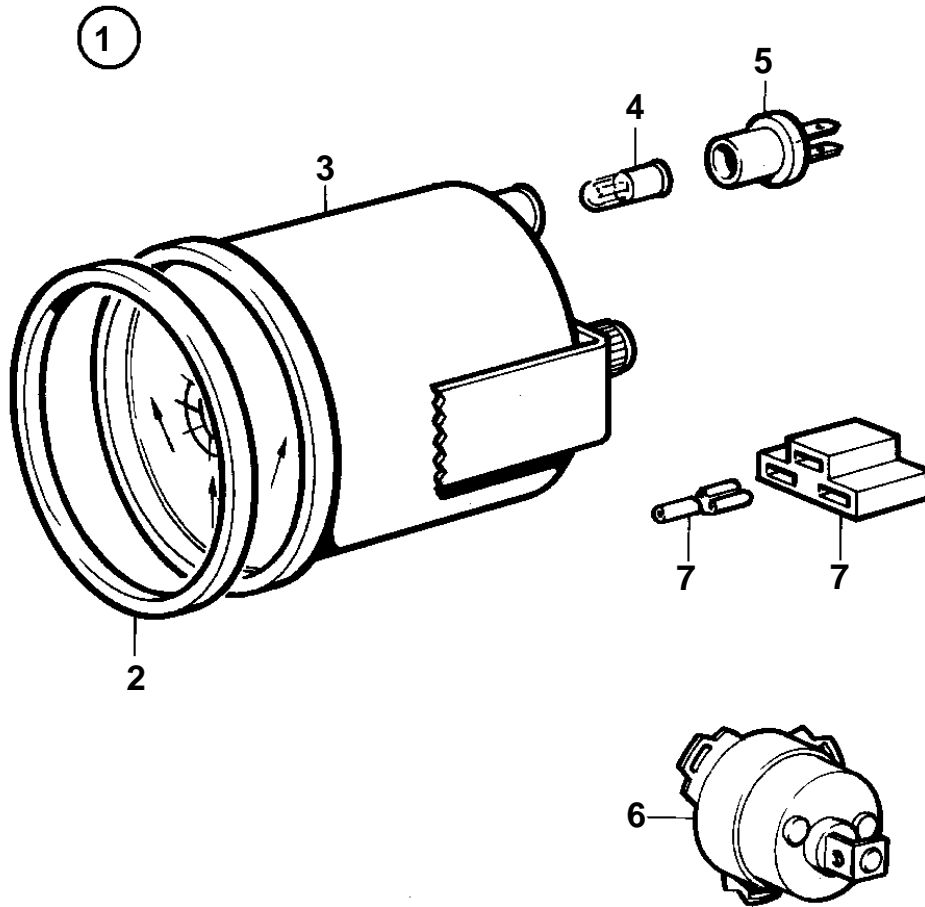

COMMON

10036

COMMON

REF	PART NO.	QTY	DESCRIPTION	NOTES
1	840789	1	Rudder indicator kit	REPL BY 858884. GOLD COLOURED DECOR STRIPE.
2	828542	1	· Front ring	REPL BY 858643. GOLD COLOURED DECOR STRIPE.
3	863944	1	· Rudder indicator	(828698)
4	863946	1	· · Bulb	RED. FOR RUDDER INDICATOR INSTRUMENTS WITH PART NO 828698 SHOULD WHITE BULB 19923 AND BULB HOLDER 808175 BE INSTALLED
5	863945	1	· · Bulb socket	FOR RUDDER INDICATOR INSTRUMENTS WITH PART NO 828698 SHOULD WHITE BULB 19923 AND BULB HOLDER 808175 BE INSTALLED
6	837772	1	· Rudder position sens	
7		X	· CABLES AND TERMINALS	SEE GROUP 3