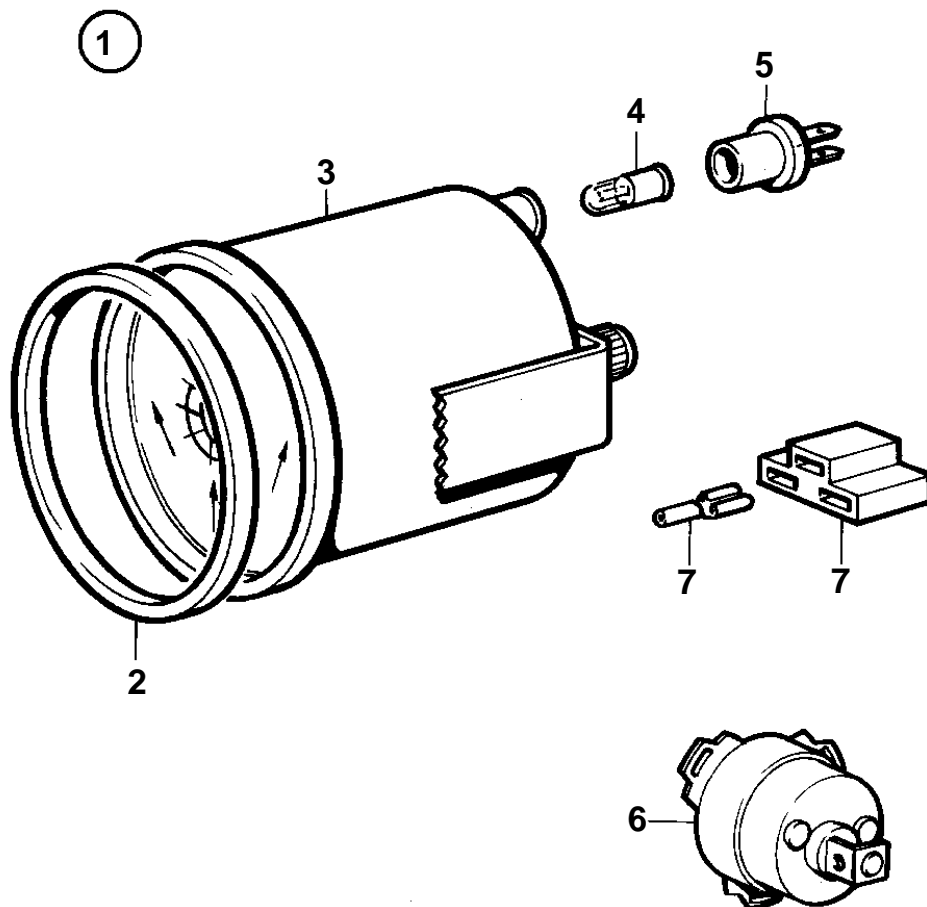

COMMON

10036

COMMON

REF	PART NO.	QTY	DESCRIPTION	NOTES
1	1140465	1	Rudder indicator kit	
2	858643	1	· Front ring	WHITE COLOURED DECOR STRIPE.
3	863944	1	· Rudder indicator	
4	863946	1	· · Bulb	RED
5	863945	1	· · Bulb socket	
6	837772	1	· Rudder position sens	
7		X	· CABLES AND TERMINALS	SEE GROUP 3