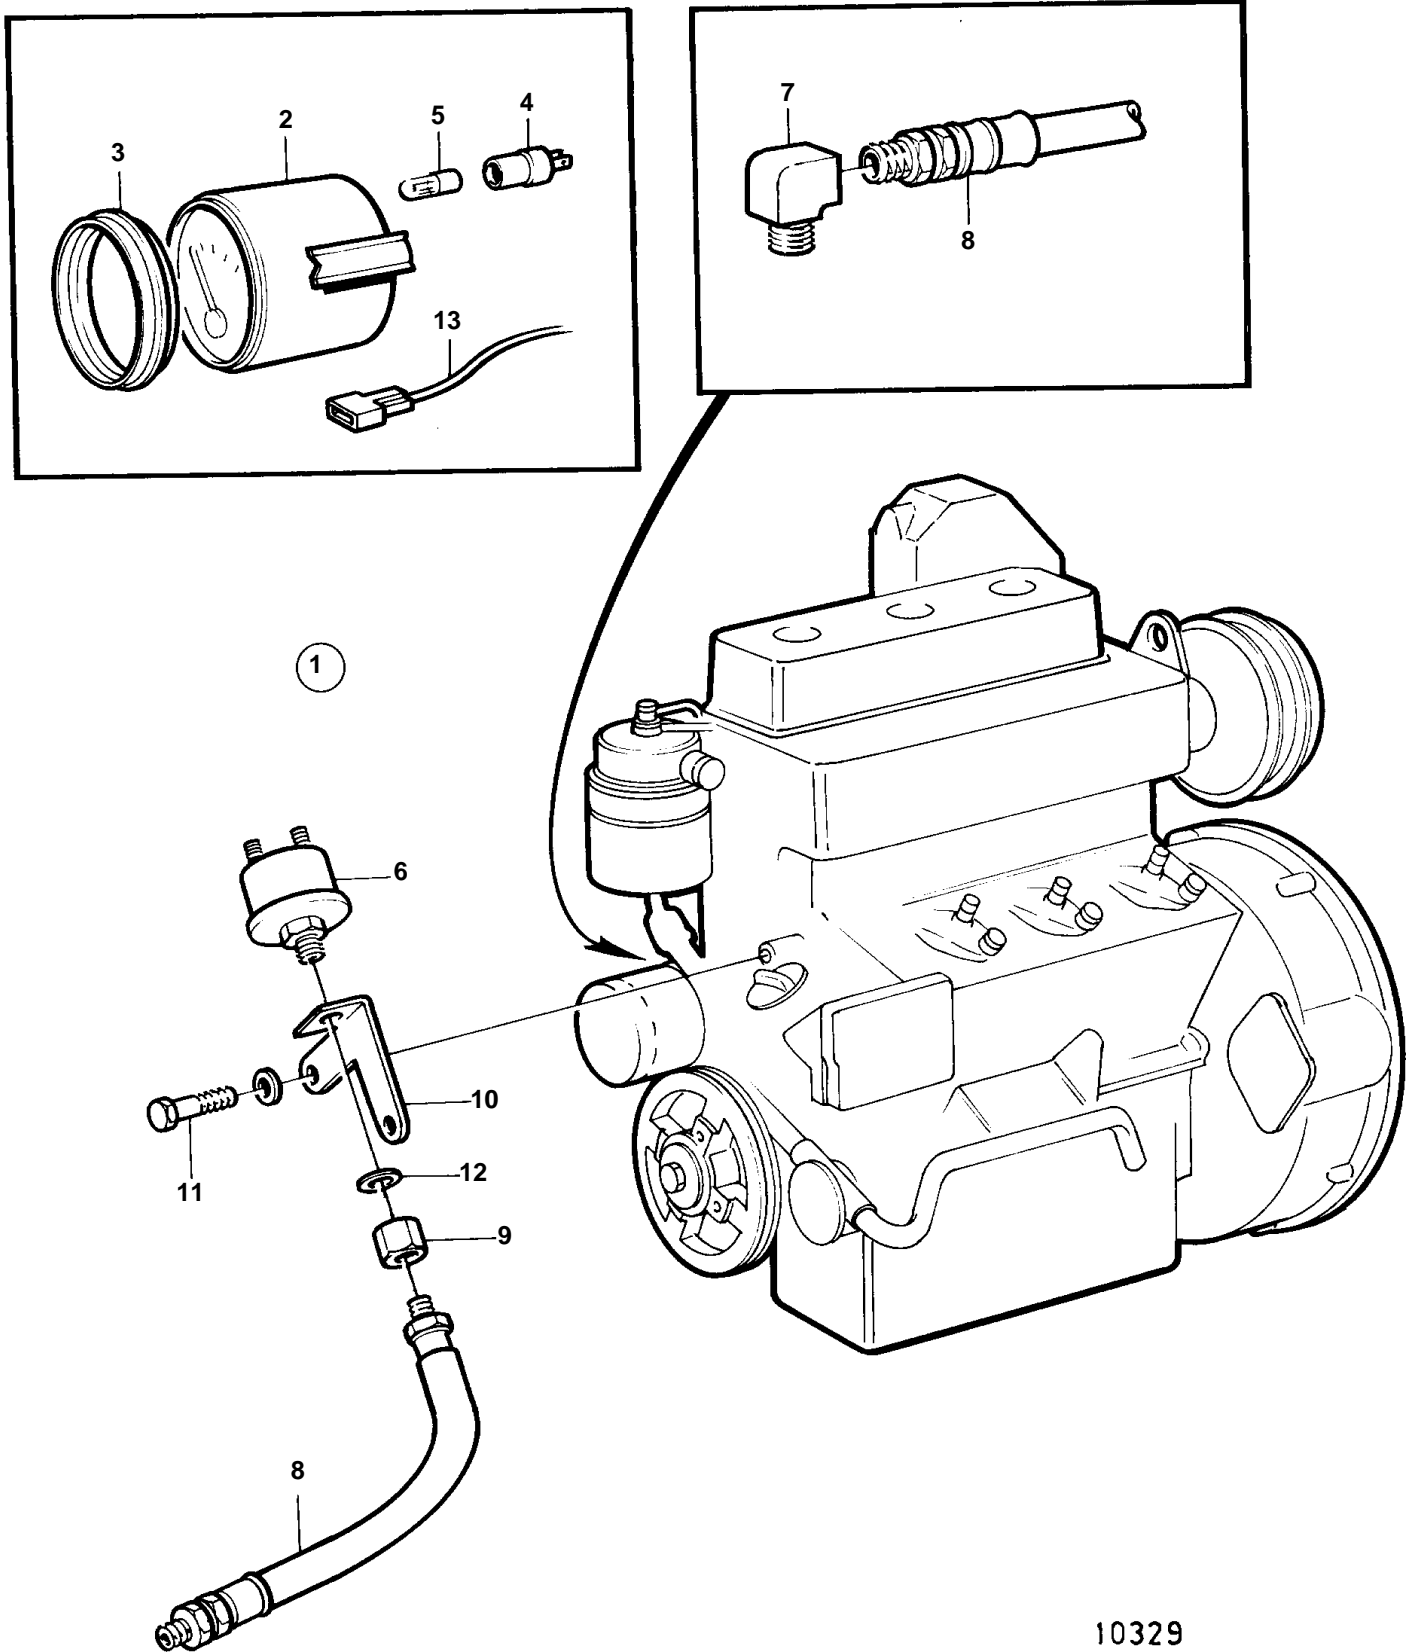

COMMON

10329

COMMON

REF	PART NO.	QTY	DESCRIPTION	NOTES
1	858885	1	Oil pressure gauge k	WHITE COLOURED DECOR STRIPE.
2	828618	1	· Instrument	
3	858643	1	· Front ring	
4	808175	1	· Bulb socket	
5	19923	1	· Bulb	
6	366906	1	· Pressure sensor	
7	180110	1	· Elbow nipple	
8	344624	1	· Hose	
9	828805	1	· Nipple	
10	858858	1	· Bracket	
11	955302	2	· Screw	
12	960148	1	· Washer	
13	858450	1	· Cable kit	SEE GROUP 3