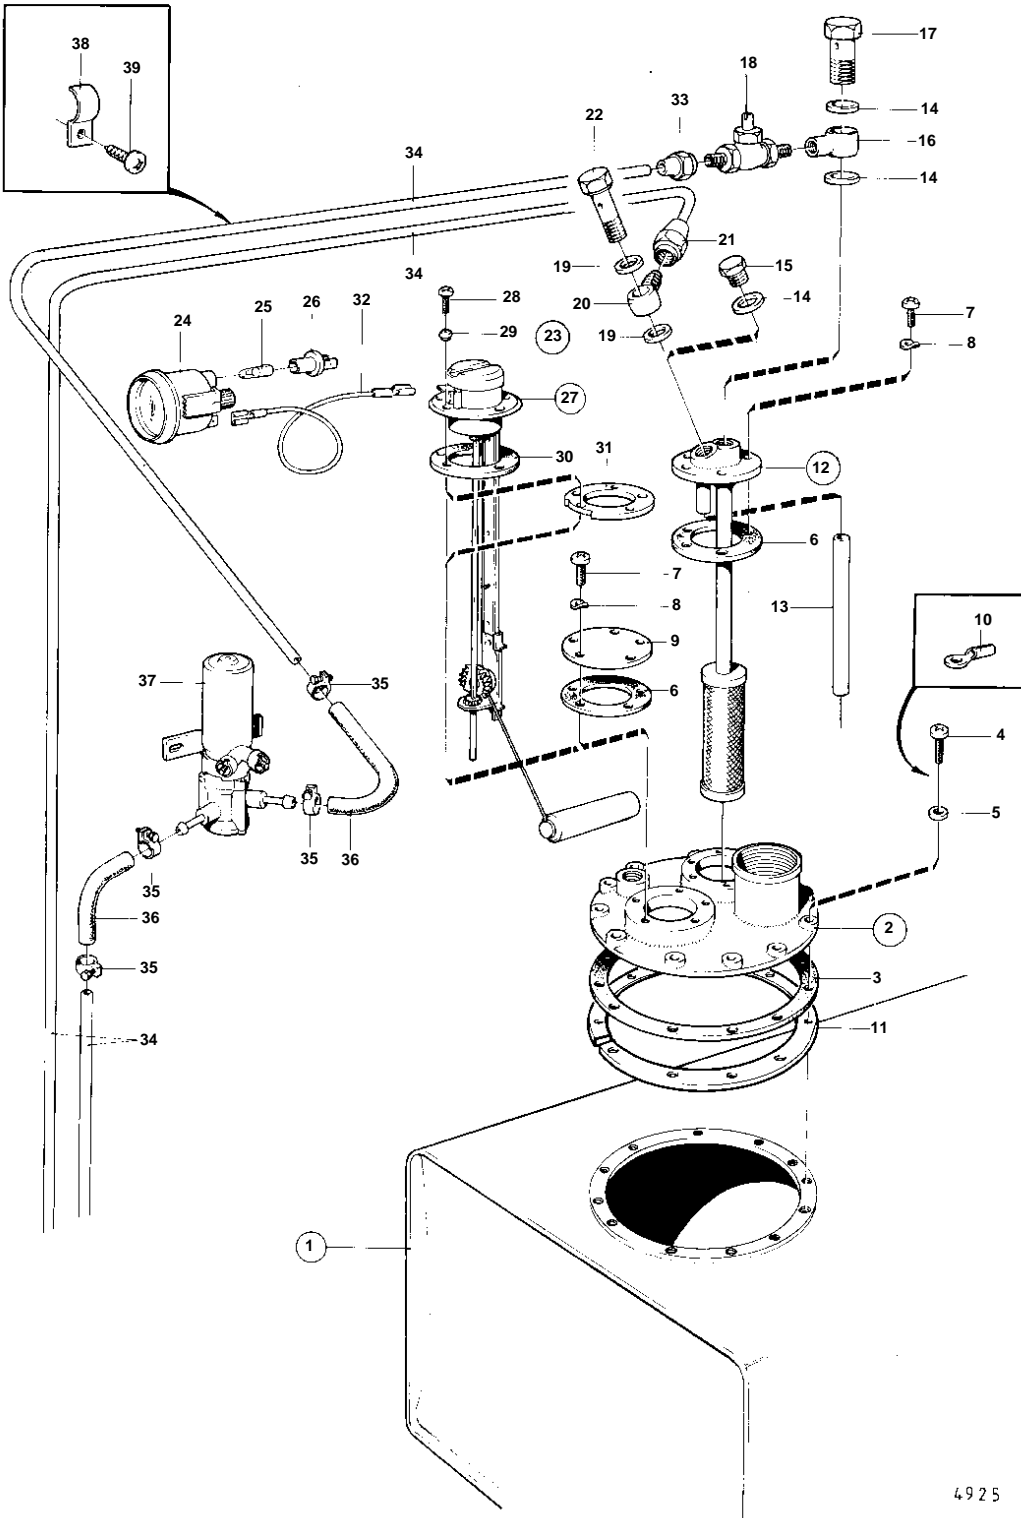

COMMON

4925

**COMMON**

REF	PART NO.	QTY	DESCRIPTION	NOTES
1	1140064	1	Fuel tank	
2	1140063	1	· Cover	FOR EXTERNAL MANUFACTURED FUEL TANK
3	859064	1	· · Gasket	(833800)
4	956080	12	· · Screw	
5	18806	12	· · Washer	
6	89865	1	· · Gasket	
7	956076	5	· · Screw	
8	941905	5	· · Spring washer	
9	833801	1	· · Cover	
10	881493	1	· · Cable terminal	SEE GROUP 3
11	828338	1	· · Flange	FOR EXTERNAL MANUFACTURED FUEL TANK
12	828341	1	Suction pipe	L = 242 MM
	828372	1	Suction pipe	L = 333 MM
	828373	1	Suction pipe	L = 458 MM
13	941279	X	· Hose	
14	957178	3	Gasket	
15	191830	1	Plug	
16	833857	1	Nipple	
17	25167	1	Hollow screw	
18	803684	1	Tap	
19	957178	2	Gasket	
20	807060	1	Banjo nipple	
21	807061	1	Nut	
22	25167	1	Hollow screw	
23	834399	1	Tank gauge	
24	834378	1	· Tank gauge	
25	19923	1	· Bulb	
26	808175	1	· Bulb socket	
27	837999	1	· Tank sensor	
28	956078	4	· · Screw	L = 16 MM
	956081	1	· · Screw	L = 25 MM
29	834481	5	· · Gasket	
30	89865	1	· · Gasket	
31	834480	1	· · Flange	EXTRA FLANGE FOR DIFFERENT TYPE OF TANK THAN 828340.
32		X	CABLES AND TERMINALS	SEE GROUP 3
33	954322	1	Cap nut	
34	954305	X	Copper tube	L = 5000 MM
35	943472	4	Hose clamp	
36	944075	X	Hose	
37	828810	1	Fuel pump, FUEL PUMP COMPONENTS	12V
38	951189	X	Clamp	
39	955139	X	Screw	