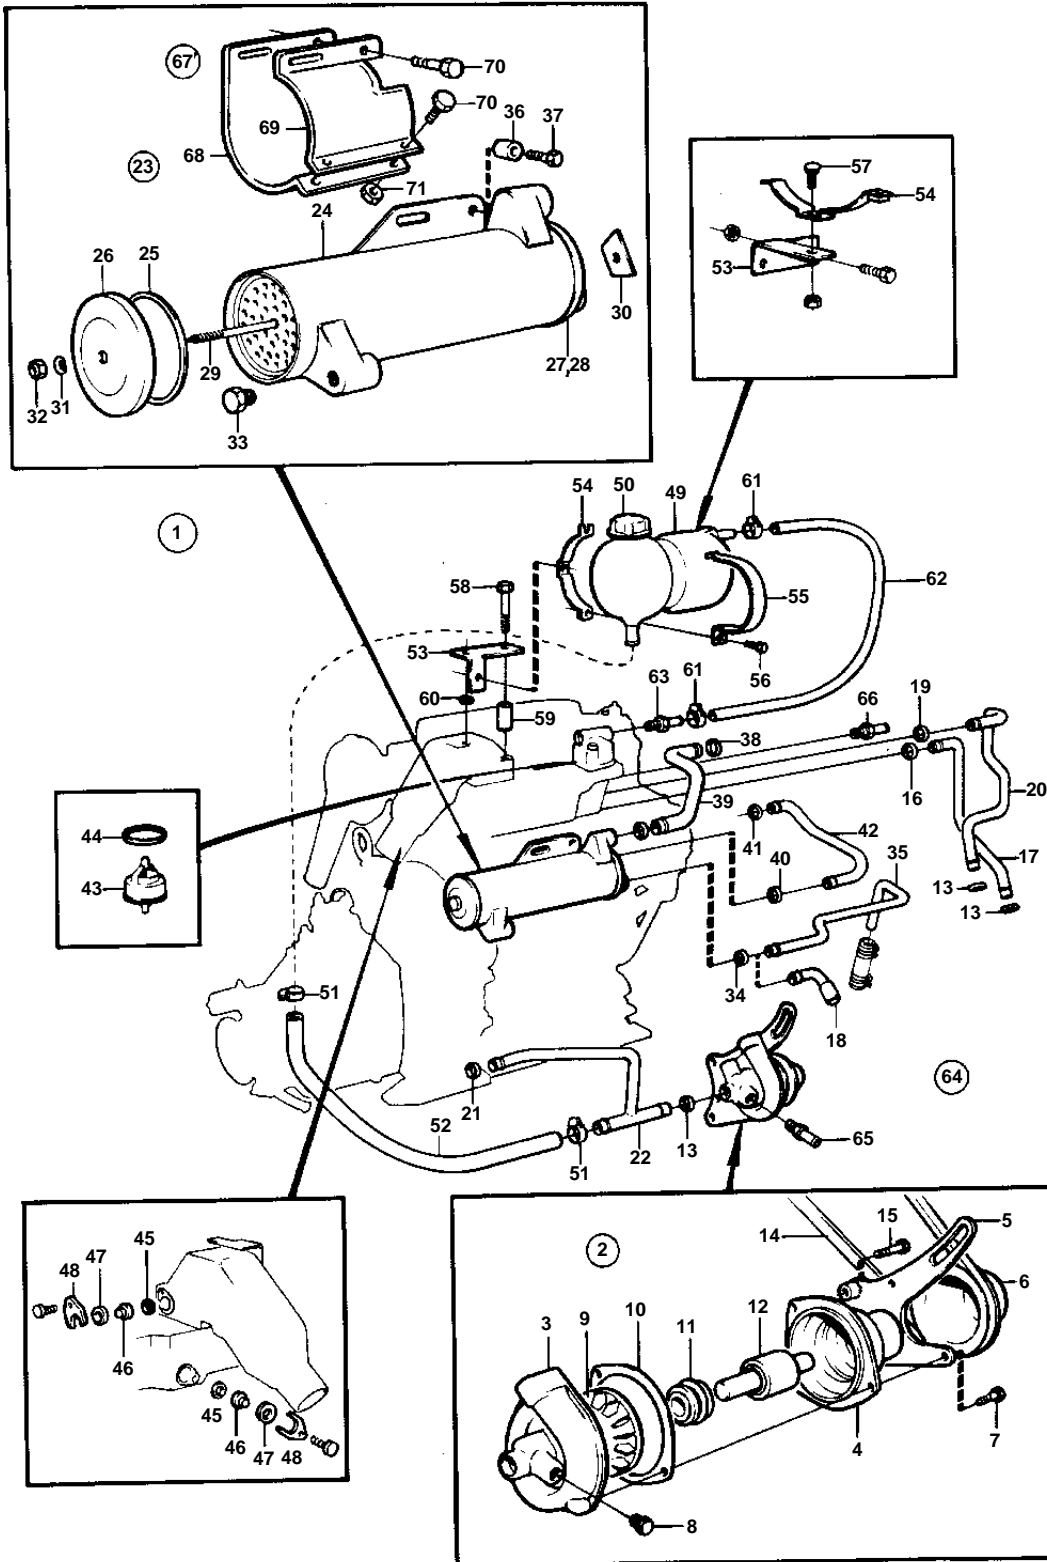

2002,2003

10142

2002,2003

REF	PART NO.	QTY	DESCRIPTION	NOTES
1	840770	1	Heat exchanger kit	
2	860358	1	· Circulation pump	(840710)
3		1	· · HOUSING	
4		1	· · BEARING HOUSING	
5	840711	1	· · Bracket	
6		1	· · PULLEY	
7	955276	3	· · Screw	L = 35 MM
8	949246	1	· · Plug	
9		1	· · PUMP WHEEL	IK INCLUDED IN REPAIR KIT 876270 FOR CIRCULATION PUMP 840710 AND 860358.
10	840795	1	· · Gasket	IK INCLUDED IN REPAIR KIT 876270 FOR CIRCULATION PUMP 840710 AND 860358.
11		1	· · PUMP SEALING	IK INCLUDED IN REPAIR KIT 876270 FOR CIRCULATION PUMP 840710 AND 860358.
12		1	· · BEARING	IK INCLUDED IN REPAIR KIT 876270 FOR CIRCULATION PUMP 840710 AND 860358.
13	418411	3	· Sealing ring	IK INCLUDED IN REPAIR KIT 876270 FOR CIRCULATION PUMP 840710 AND 860358.
14	966906	1	· V-belt	(958306)
15	955305	1	· Screw	L = 75 MM
16	418445	1	· Sealing ring	
17	840737	1	· Coolant pipe	
18	840907	1	· Hose connection	
19	418411	1	· Sealing ring	
20	840739	1	· Coolant pipe	
21	418411	1	· Sealing ring	
22	840729	1	· Coolant pipe	
23	840741	1	· Heat exchanger	REPLACED BY HEAT EXCHANGER 859360 AND INSTALLATION KIT 859387
24		1	· · HOUSING	
25	829972	1	· · Gasket	
26	829988	1	· · End plate	
27	829989	1	· · Gasket	
28	840745	1	· · End plate	
29	829991	1	· · Rod	
30	840746	1	· · Cap	
31	941906	2	· · Spring washer	
32	963105	2	· · Nut	
33	191026	1	· · Plug	
34	829714	1	· Seal	
35	840724	1	· Coolant pipe	
36	843075	2	· Sleeve	
37	955297	2	· Screw	
38	418411	2	· Sealing ring	
39	840731	1	· Coolant pipe	
40	829714	1	· Seal	
41	418445	1	· Sealing ring	
42	840735	1	· Coolant pipe	MD2002
	840736	1	· Coolant pipe	MD2003
43	875795	1	· Thermostat kit	74%Z9 C
44	416033	1	· · Sealing ring	IK
45	418445	1	· Sealing ring	
46	840797	2	· Plug	
47	943194	2	· Washer	
48	840676	1	· Clamp	
49	1276040	1	· Expansion tank	
50	844624	1	· Pressure cap	
51	961666	2	· Hose clamp	
52	943369	X	· Hose	L = 1700 MM. HOSE LENGHT REFERS TO BULK HEAD MOUNTED EXPANSION TANK.
53	840712	1	· Bracket	
54	858295	1	· Anchorage	(840888)
55	840828	1	· Clamp