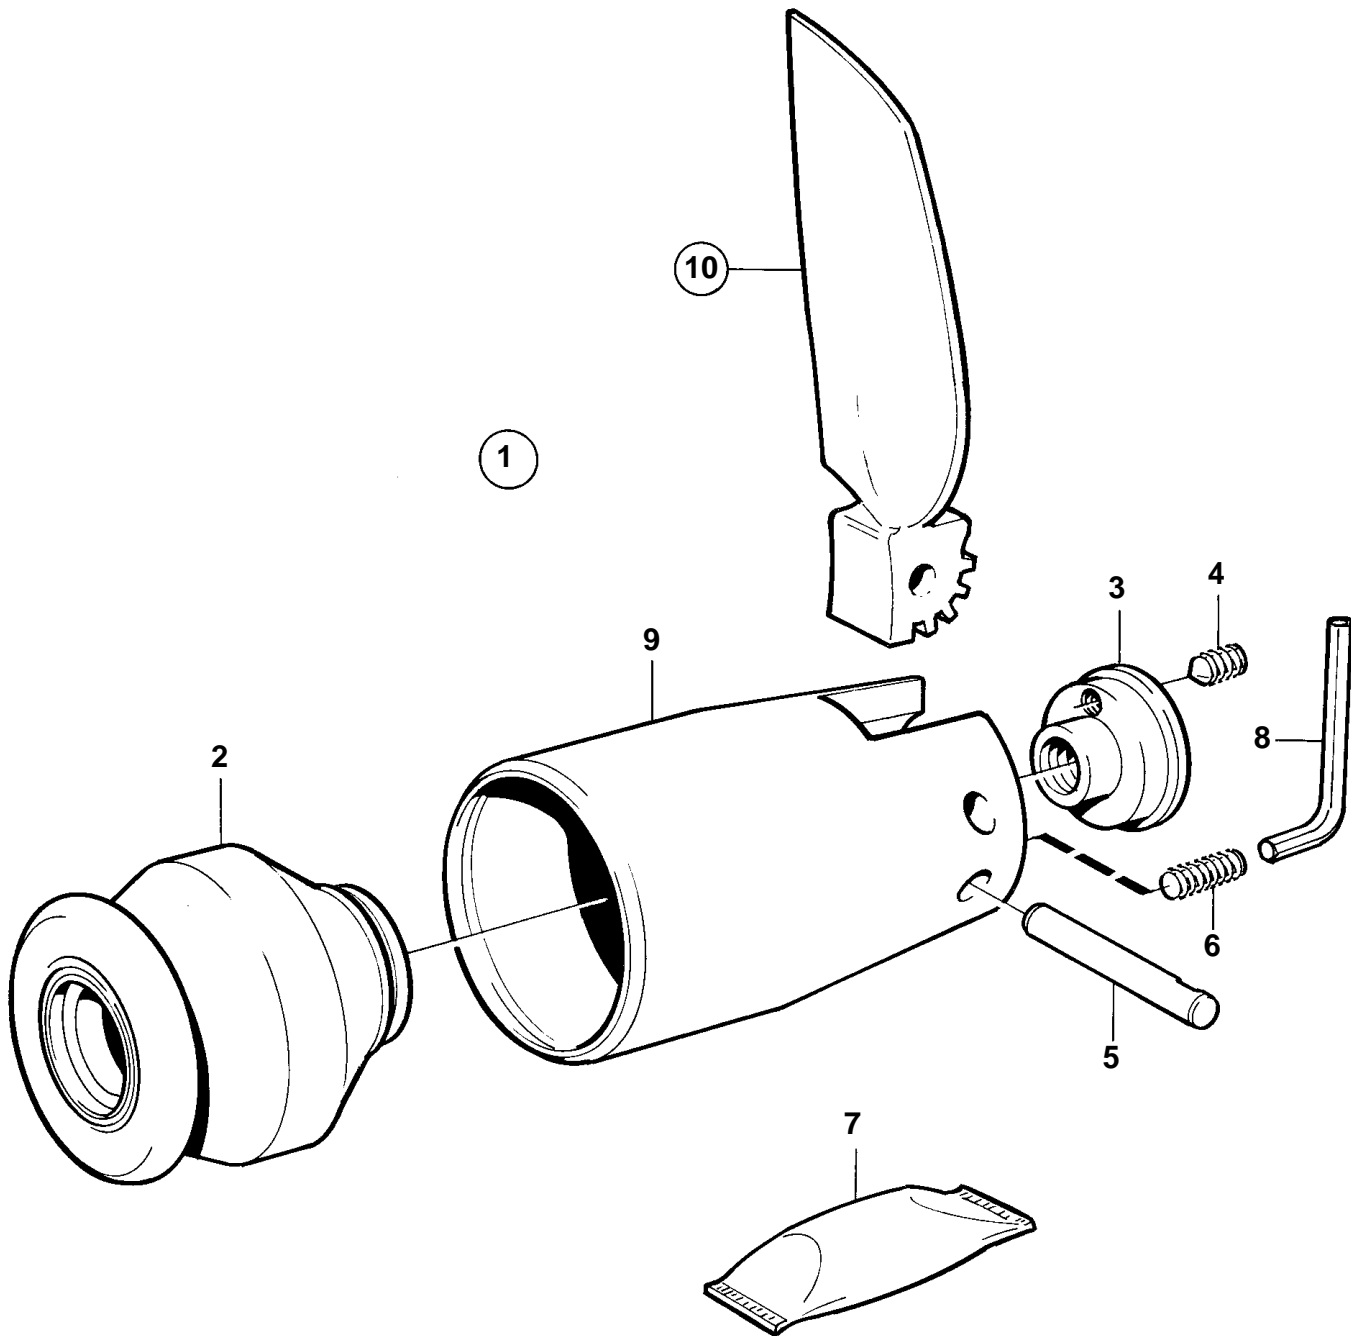

COMMON

11064

COMMON

REF	PART NO.	QTY	DESCRIPTION	SEE SEC.	NOTES
1	872602	1	Propeller, 17X15		2003T,2003TB
			Bulletin 49-26	49-26-EN	Parts for Folding Propeller
2	872554	1	· Propeller bushing		
3	872326	1	· Propeller nut		
4	872327	1	· Lock screw		
5	872328	2	· Shaft		
6	872397	2	· Lock screw		
7	828250	1	· Grease		25G
8		1	· ALLEN WRENCH		4MM
9		1	· PROPELLER HUB		
10	872882	1	· · Propeller blade kit, 17X15		