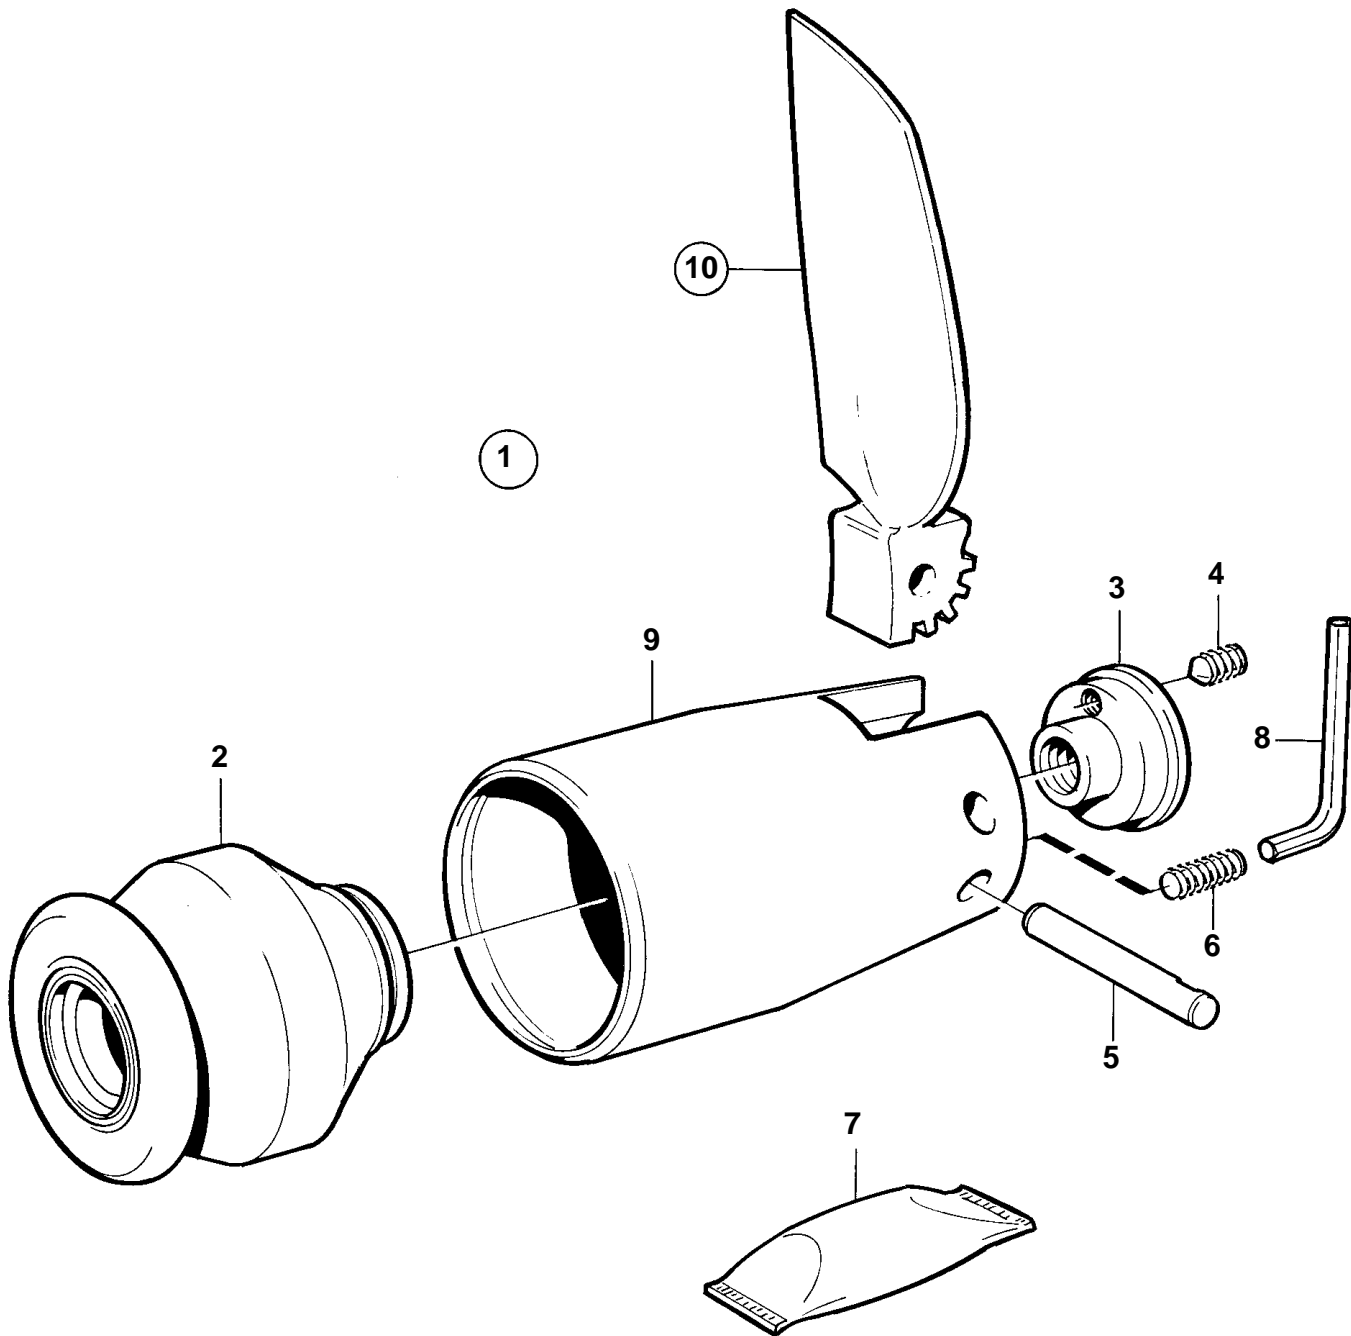

COMMON

11064

COMMON

REF	PART NO.	QTY	DESCRIPTION	SEE SEC.	NOTES
1	872600	1	Propeller, 15X9		2002,2002B,2002D
			Bulletin 49-26	49-26-EN	Parts for Folding Propeller
2	872554	1	• Propeller bushing		
3	872326	1	• Propeller nut		
4	872327	1	• Lock screw		
5	872328	2	• Shaft		
6	872397	2	• Lock screw		
7	828250	1	• Grease		25G
8		1	• ALLEN WRENCH		4MM
9		1	• PROPELLER HUB		
10	872878	1	• • Propeller blade kit, 15X9		