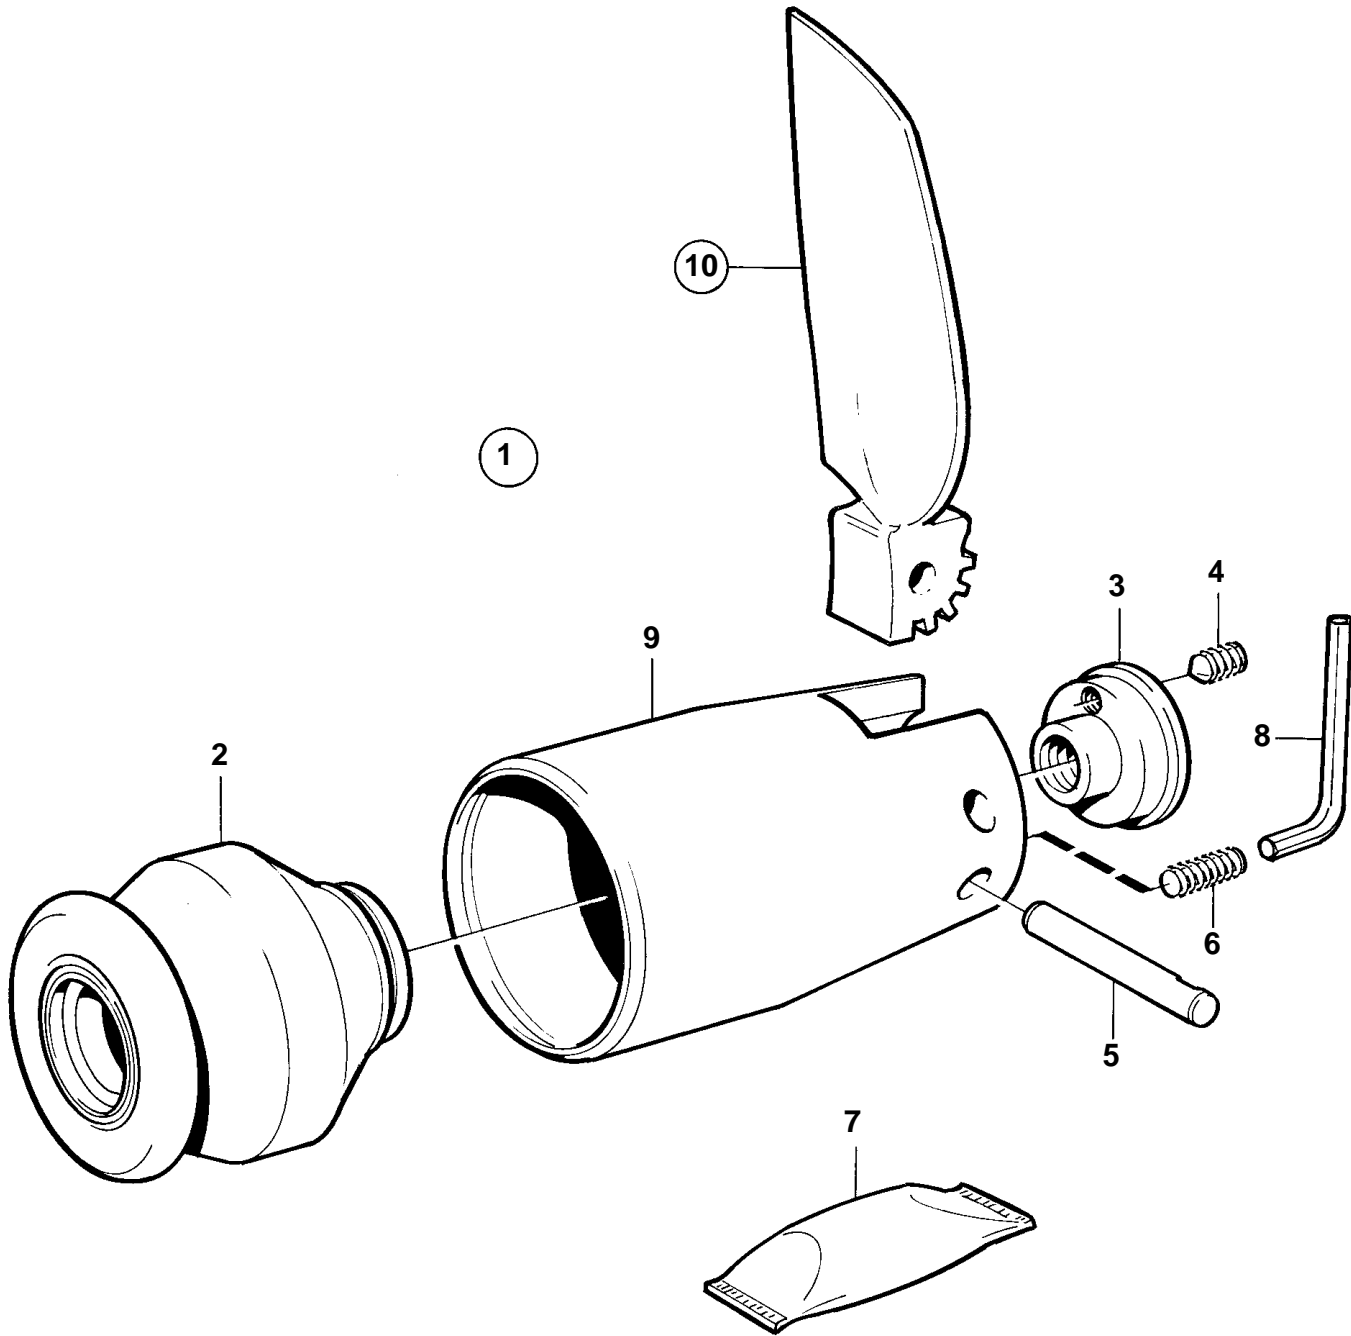

COMMON

11064

COMMON

REF	PART NO.	QTY	DESCRIPTION	SEE SEC.	NOTES
1	872599	1	Propeller, 14X8		2001,2001B
			Bulletin 49-26	49-26-EN	Parts for Folding Propeller
2	872554	1	• Propeller bushing		
3	872326	1	• Propeller nut		
4	872327	1	• Lock screw		
5	872328	2	• Shaft		
6	872397	2	• Lock screw		
7	828250	1	• Grease		25G
8		1	• ALLEN WRENCH		4MM
9		1	• PROPELLER HUB		
10	872877	1	• • Propeller blade kit, 14X8		