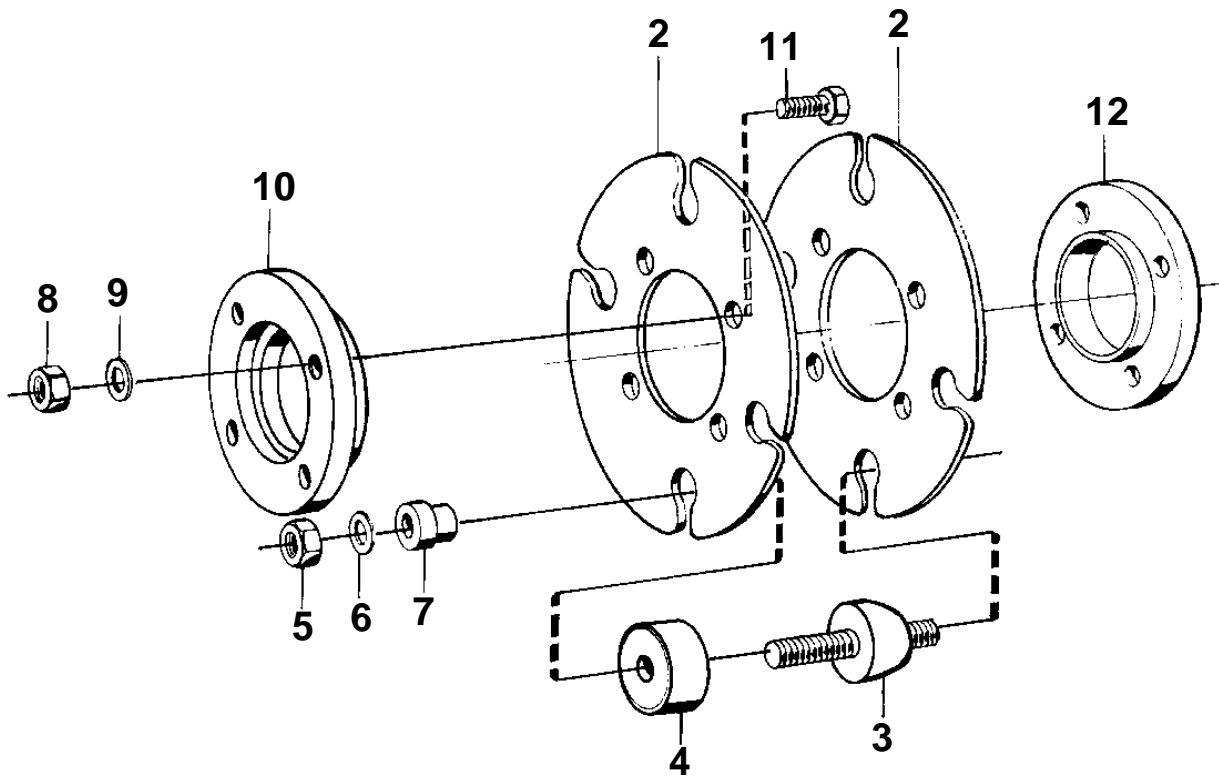

2001,2001B,2002,2002B,2002D,2003,2003B,2003D,2003T,2003TB

1

3946

2001,2001B,2002,2002B,2002D,2003,2003B,2003D,2003T,2003TB

REF	PART NO.	QTY	DESCRIPTION	NOTES
1	819154	1	Rubber coupling	2003T,2003TB
2	819151	2	· Friction disc	
3	803762	6	· Rubber cushion	
4	803748	6	· Protecting casing	
5	955850	12	· Nut	
6	940280	12	· Spring washer	
7	802976	12	· Washer	
8	955783	8	· Nut	
9	941908	8	· Spring washer	
11	970947	4	· Screw	L = 25 MM
	955319	4	· Screw	L = 35 MM
12	803029	1	· Guide ring	