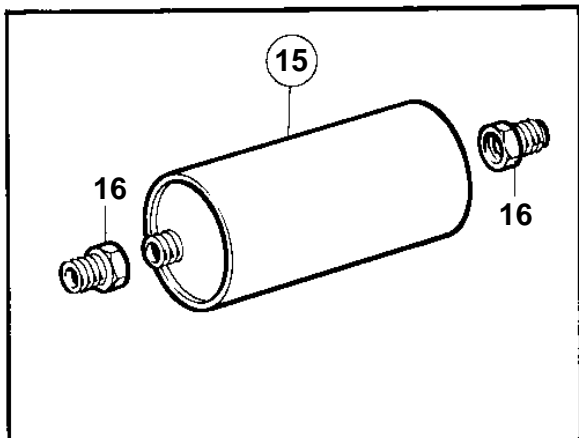

2001,2001B,2002,2002B,2002D,2003,2003B,2003D

8810

2001,2001B,2002,2002B,2002D,2003,2003B,2003D

REF	PART NO.	QTY	DESCRIPTION
1	858474	1	Exhaust riser
1A	858413	1	· Exhaust riser
2	840902	1	· Gasket
3	418445	1	· Sealing ring
4	418445	2	· Sealing ring
5	840732	1	· Hose connection
6	840740	1	· Clamp
7	955269	1	· Screw
8	180759	1	· Plug
9	833841	1	· Compensator
10	952969	X	Rubber hose
11	833940	1	Hull fitting
12	828697	1	
13	807595	1	· Flange nut
14	961666	4	· Hose clamp
15	840764	1	Muffler
16	840765	2	· Reduction sleeve