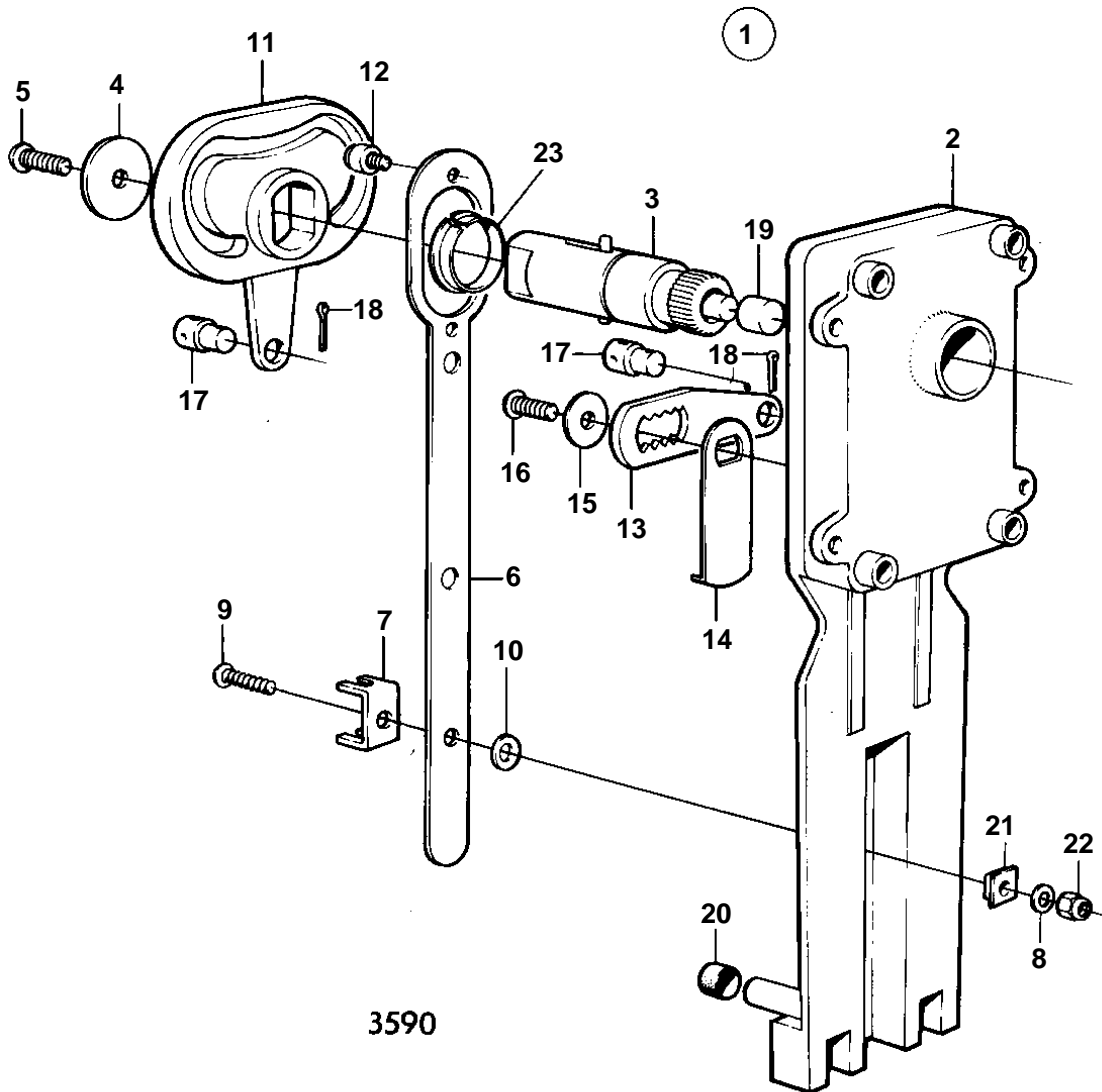

COMMON

3590

COMMON

REF	PART NO.	QTY	DESCRIPTION	NOTES
1	839469	1	Control	EARLY TYPE. TOP-MOUNTED REPLACED BY 851600.. SIDE-MOUNTED REPLACED BY 851601.
			COMPONENTS	
2		1	· HOUSING	
3		1	· SHAFT	
4	839635	1	· Washer	
5	839637	1	· Screw	
6	839668	1	· Link	
7	839700	1	· Retainer	
8	839667	1	· Washer	
9	839664	1	· Screw	
10	839665	1		
11	839636	1	· Eccentric	
12	851713	1	· Spare parts kit	
13	839633	1	· Arm	
14	839639	1	· Arm	
15	839635	1	· Washer	
16	839637	1	· Screw	
17	839638	2	· Cube	
18	17253	2	· Cotter pin	
19	839632	1	· Button	
20	839640	1	· Rubber damper	
21	839666	1	· Washer	
22	963104	1	· Nut	
23	839701	1	· Bushing	