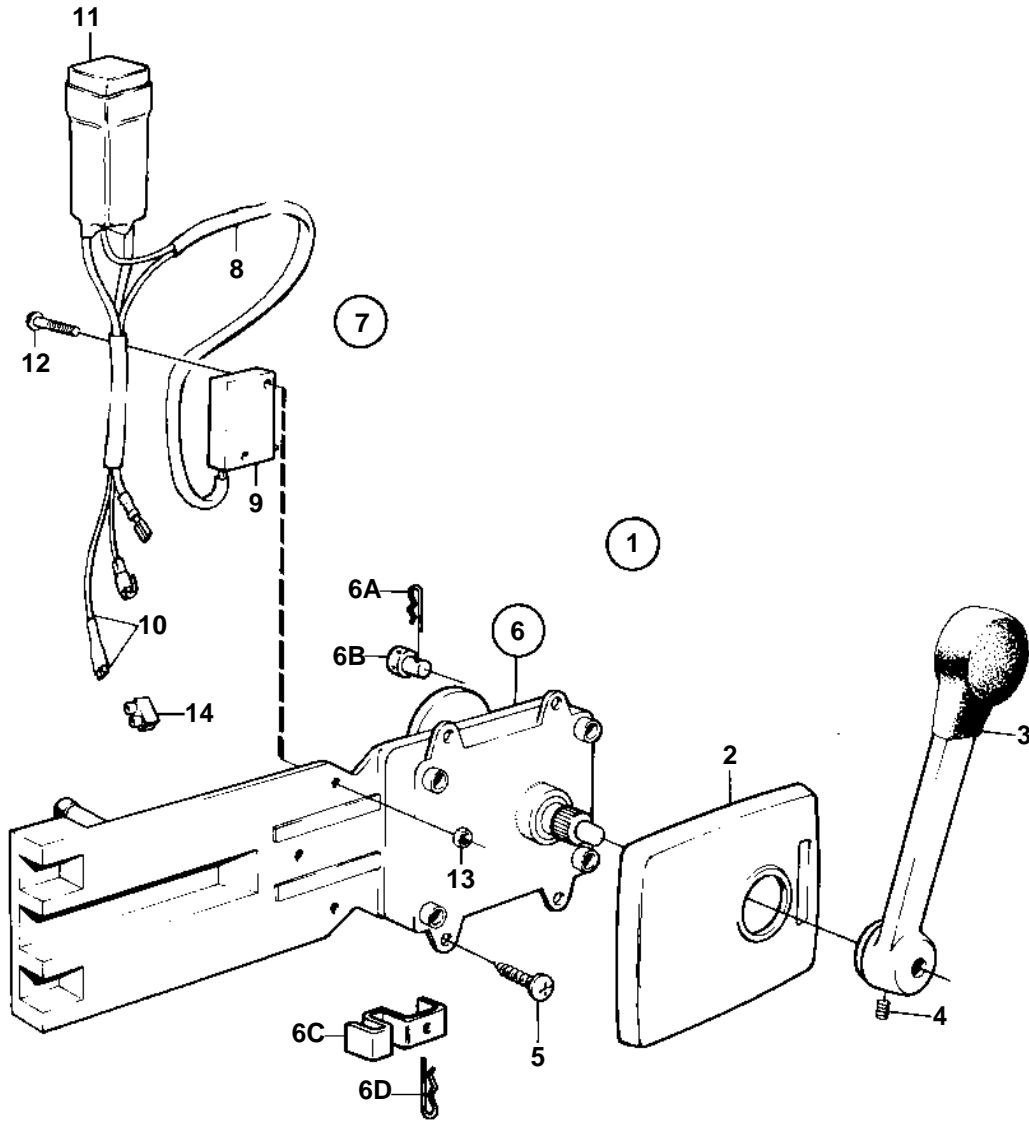

COMMON

8686

COMMON

REF	PART NO.	QTY	DESCRIPTION	SEE SEC.	NOTES
1	839516	1	Mounting kit		REPL BY 851605. FOR SAILING BOAT.
2	1140048	1	· Cover	IK	(839518)
3	839521	1	· Lever	IK	FOR SAILING BOAT.
4	839693	1	· Lock screw	IK	
5	955142	4	· Screw	IK	
6	839469	1	Control		EARLY TYPE
				090-1200	
7	839641	1	Neutral posit contac		
8	839619	1	· Cable kit		
9	850200	1	· · Switch		
10		X	· · CABLES AND TERMINALS		SEE GROUP 3
11	876037	1	· Relay kit		
12	946177	2	· Screw		
13	947536	2	· Nut		
14	182009	1	· Coupling piece